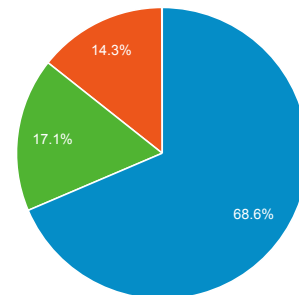

My Dashboard

Jul 1, 2013 - Jun 30, 2014

All Sessions
100.00%

+ Add Segment

Visits

Sessions

Visits

962,317
% of Total: 100.00% (962,317)

Unique Visitors

584,587
% of Total: 100.00% (584,587)

Pageviews

2,454,210
% of Total: 100.00% (2,454,210)

Unique Visitors

Users

% New Visits

60.27%
Site Avg: 60.27% (0.00%)

Pages / Visit

2.55
Site Avg: 2.55 (0.00%)

Visits and Pages / Visit by Country ...

Country / Territory	Sessions	Pages / Session
United States	198,453	4.57
India	97,430	2.13
United Kingdom	52,968	2.60
Brazil	51,482	1.44
China	45,863	1.34
Mexico	43,080	1.30
Italy	32,280	1.46
Argentina	25,670	1.32
Canada	25,412	4.68
Vietnam	25,400	1.40

Avg. Visit Duration

00:02:57
Site Avg: 00:02:57 (0.00%)

Bounce Rate

71.19%
Site Avg: 71.19% (0.00%)

Visits by Traffic Type

direct referral organic
(not set) email

Pageviews and Unique Pageviews...

Page	Pageviews	Unique Pageviews
/books-wilder.html	651,694	518,282
/forum/active.asp	241,714	46,150
/index.html	97,160	82,215
/forum/index.html	72,194	51,245
/forum/default.asp	39,648	18,846
/MainDirectory.html	35,789	22,170
/forum/default.asp?CAT_ID=4	32,119	15,370
/forum/forum.asp?FORUM_ID=19	24,772	15,867
/forum/search.asp?mode=Dolt	21,109	6,246
/books-dsa.html	19,591	15,840