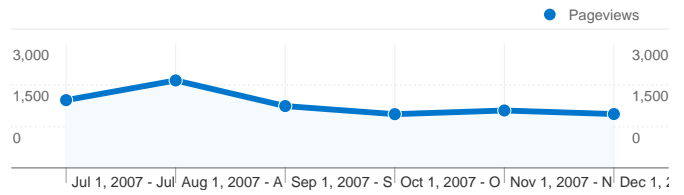

Content Detail: /books.html