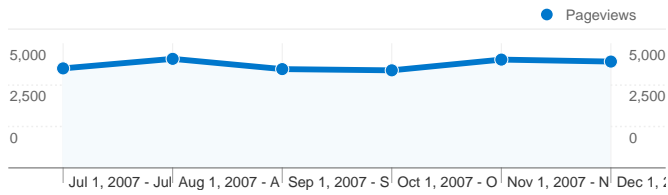

Site Usage

79,859 Visits

35.91% Bounce Rate

564,794 Pageviews

00:08:14 Avg. Time on Site

7.07 Pages/Visit

34.97% % New Visits

Visitors Overview

Visitors
27,947

Pageviews for all visitors

Pageviews
564,794

New vs. Returning: New Visitor

Visits
27,967

New vs. Returning: Returning Visitor

Visits
51,892

Content Detail: /index.html

27,947 people visited this site

79,859 Visits

27,947 Absolute Unique Visitors

564,794 Pageviews

7.07 Average Pageviews

00:08:14 Time on Site

35.91% Bounce Rate

34.97% New Visits

 **17,097** Unique Views

 **00:01:15** Time on Page

 **20.75%** Bounce Rate

 **10.81%** % Exit

 **\$0.00** \$ Index

All traffic sources sent a total of 79,859 visits

41.40% Direct Traffic

24.46% Referring Sites