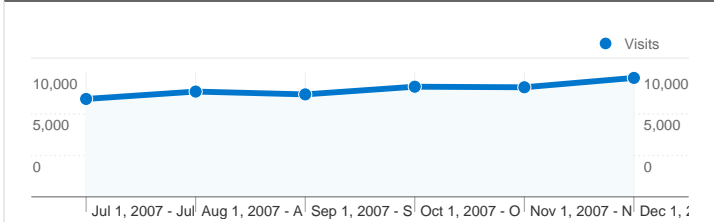

Site Usage

79,859 Visits

35.91% Bounce Rate

564,794 Pageviews

00:08:14 Avg. Time on Site

7.07 Pages/Visit

34.97% % New Visits

Visitors Overview

Visitors
27,947

Pageviews for all visitors

Pageviews
564,794

New vs. Returning: New Visitor

Visits
27,967

New vs. Returning: Returning Visitor

Visits
51,892

Content Detail: /index.html

27,947 people visited this site

79,859 Visits

27,947 Absolute Unique Visitors

564,794 Pageviews

7.07 Average Pageviews

00:08:14 Time on Site

35.91% Bounce Rate

34.97% New Visits

 **17,097** Unique Views

 **00:01:15** Time on Page

 **20.75%** Bounce Rate

 **10.81%** % Exit

 **\$0.00** \$ Index

All traffic sources sent a total of 79,859 visits

41.40% Direct Traffic

24.46% Referring Sites