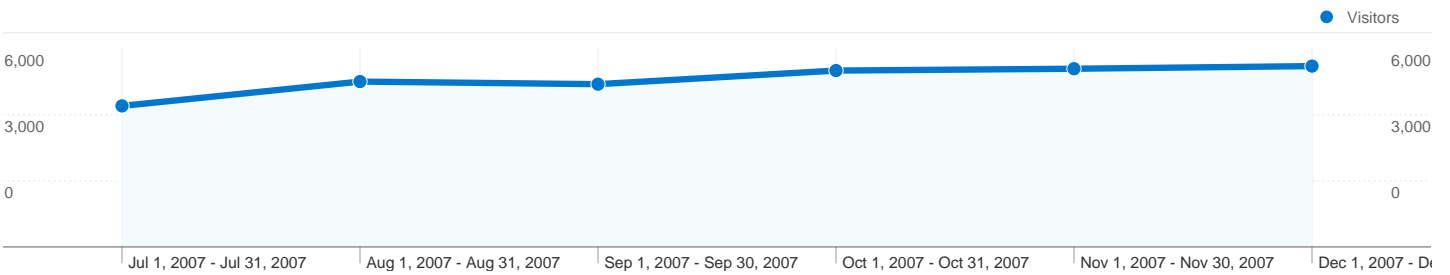

Site Usage

79,859 Visits

35.91% Bounce Rate

564,794 Pageviews

00:08:14 Avg. Time on Site

7.07 Pages/Visit

34.97% % New Visits

Visitors Overview

Jul 1, 2007 - Dec 31, 2007

Comparing to: Site

564,794 Pageviews

| | |
|----------------------------|------------------|
| Jul 1, 2007 - Jul 31, 2007 | 15.34% (86,618) |
| Aug 1, 2007 - Aug 31, 2007 | 16.94% (95,671) |
| Sep 1, 2007 - Sep 30, 2007 | 15.24% (86,047) |
| Oct 1, 2007 - Oct 31, 2007 | 16.72% (94,440) |
| Nov 1, 2007 - Nov 30, 2007 | 17.23% (97,288) |
| Dec 1, 2007 - Dec 31, 2007 | 18.54% (104,730) |

27,947 people visited this site

79,859 Visits

27,947 Absolute Unique Visitors

564,794 Pageviews

7.07 Average Pageviews

00:08:14 Time on Site

35.91% Bounce Rate

34.97% New Visits

 **17,097** Unique Views

 **00:01:15** Time on Page

 **20.75%** Bounce Rate

 **10.81%** % Exit

 **\$0.00** \$ Index

All traffic sources sent a total of 79,859 visits

41.40% Direct Traffic

24.46% Referring Sites