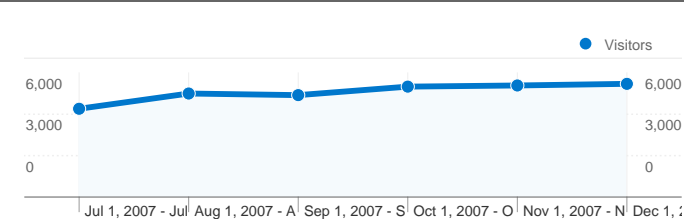

Site Usage

79,859 Visits

35.91% Bounce Rate

564,794 Pageviews

00:08:14 Avg. Time on Site

7.07 Pages/Visit

34.97% % New Visits

Visitors Overview

Visitors
27,947

Pageviews for all visitors

Pageviews
564,794

New vs. Returning: New Visitor

Visits
27,967

New vs. Returning: Returning Visitor

Visits
51,892

Content Detail: /index.html

27,947 people visited this site

79,859 Visits

27,947 Absolute Unique Visitors

564,794 Pageviews

7.07 Average Pageviews

00:08:14 Time on Site

35.91% Bounce Rate

34.97% New Visits

 **17,097** Unique Views

 **00:01:15** Time on Page

 **20.75%** Bounce Rate

 **10.81%** % Exit

 **\$0.00** \$ Index

All traffic sources sent a total of 79,859 visits

41.40% Direct Traffic

24.46% Referring Sites