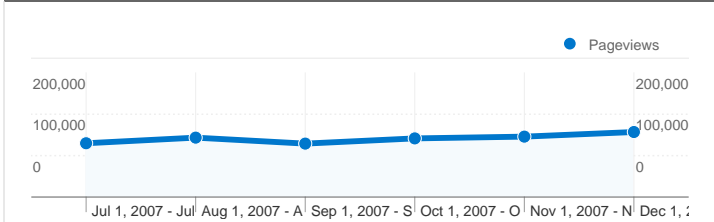

Site Usage

79,859 Visits

35.91% Bounce Rate

564,794 Pageviews

00:08:14 Avg. Time on Site

7.07 Pages/Visit

34.97% % New Visits

Visitors Overview

Visitors
27,947

Pageviews for all visitors

Pageviews
564,794

New vs. Returning: New Visitor

Visits
27,967

New vs. Returning: Returning Visitor

Visits
51,892

Content Detail: /index.html

27,947 people visited this site

79,859 Visits

27,947 Absolute Unique Visitors

564,794 Pageviews

7.07 Average Pageviews

00:08:14 Time on Site

35.91% Bounce Rate

34.97% New Visits

 **17,097** Unique Views

 **00:01:15** Time on Page

 **20.75%** Bounce Rate

 **10.81%** % Exit

 **\$0.00** \$ Index

All traffic sources sent a total of 79,859 visits

41.40% Direct Traffic

24.46% Referring Sites