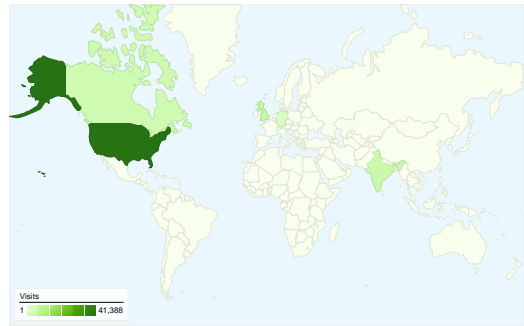

Visitors
27,947

Pageviews for all visitors

Pageviews
564,794

New vs. Returning: New Visitor

Visits
27,967

New vs. Returning: Returning Visitor

Visits
51,892

Content Detail: /index.html

Traffic Sources Overview

- **Direct Traffic**
33,065.00 (41.40%)
- **Search Engines**
27,251.00 (34.12%)
- **Referring Sites**
19,537.00 (24.46%)
- **Other**
6 (0.01%)

Map Overlay world

Pageviews for all visitors

79,859 visits came from 156 countries/territories

Site Usage

| Country/Territory | Visits | Pages/Visit | Avg. Time on Site | % New Visits | Bounce Rate |
|---|--|--|---|--|-------------|
| Visits 79,859 % of Site Total: 100.00% | Pages/Visit 7.07 Site Avg: 7.07 (0.00%) | Avg. Time on Site 00:08:14 Site Avg: 00:08:14 (0.00%) | % New Visits 35.02% Site Avg: 34.97% (0.14%) | Bounce Rate 35.91% Site Avg: 35.91% (0.00%) | |
| United States | 41,388 | 6.92 | 00:08:36 | 30.20% | 36.50% |
| United Kingdom | 6,437 | 8.88 | 00:06:48 | 32.56% | 28.06% |
| India | 5,300 | 6.82 | 00:08:50 | 59.87% | 40.25% |
| Canada | 4,279 | 6.64 | 00:06:27 | 34.19% | 33.68% |
| Germany | 2,218 | 8.45 | 00:09:27 | 28.99% | 24.21% |
| Ireland | 1,779 | 7.23 | 00:07:57 | 10.68% | 37.27% |
| Sweden | 1,741 | 7.70 | 00:08:17 | 17.29% | 38.25% |
| Finland | 1,339 | 5.51 | 00:09:42 | 13.89% | 33.16% |
| Singapore | 1,012 | 13.47 | 00:12:16 | 27.87% | 21.34% |

 **17,097** Unique Views

 **00:01:15** Time on Page

 **20.75%** Bounce Rate

 **10.81%** % Exit

 **\$0.00** \$ Index

All traffic sources sent a total of 79,859 visits

41.40% Direct Traffic

24.46% Referring Sites