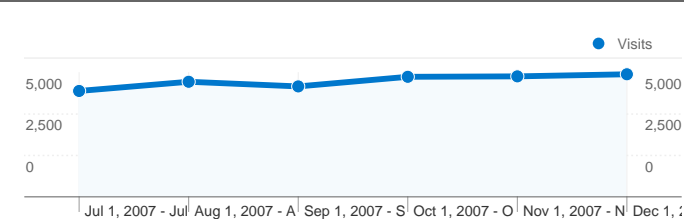

Site Usage

79,859 Visits

35.91% Bounce Rate

564,794 Pageviews

00:08:14 Avg. Time on Site

7.07 Pages/Visit

34.97% % New Visits

Visitors Overview

Visitors
27,947

Pageviews for all visitors

Pageviews
564,794

New vs. Returning: New Visitor

Visits
27,967

New vs. Returning: Returning Visitor

Visits
51,892

Content Detail: /index.html

27,947 people visited this site

79,859 Visits

27,947 Absolute Unique Visitors

564,794 Pageviews

7.07 Average Pageviews

00:08:14 Time on Site

35.91% Bounce Rate

34.97% New Visits

 **17,097** Unique Views

 **00:01:15** Time on Page

 **20.75%** Bounce Rate

 **10.81%** % Exit

 **\$0.00** \$ Index

All traffic sources sent a total of 79,859 visits

41.40% Direct Traffic

24.46% Referring Sites