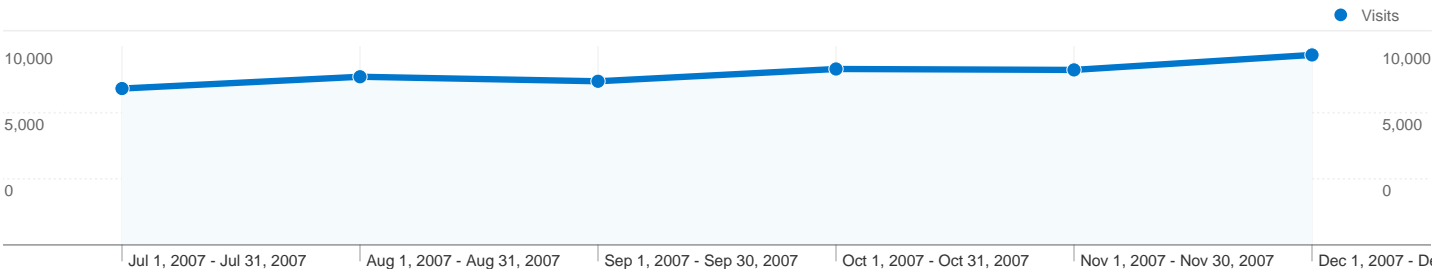

27,947 people visited this site

79,859 Visits

27,947 Absolute Unique Visitors

564,794 Pageviews

7.07 Average Pageviews

00:08:14 Time on Site

35.91% Bounce Rate

34.97% New Visits

New vs. Returning:

New Visitor

Jul 1, 2007 - Dec 31, 2007

Comparing to: Site

This visitor type sent 27,967 visits

Site Usage

27,967 Visits

% of Site Total: 35.02%

4.62 Pages/Visit

Site Avg: 7.07 (-34.65%)

00:04:37 Avg. Time on Site

Site Avg: 00:08:14 (-44.04%)

100.00% % New Visits

Site Avg: 34.97% (185.96%)

54.38% Bounce Rate

Site Avg: 35.91% (51.44%)

New vs. Returning: Returning Visitor

Jul 1, 2007 - Dec 31, 2007
Comparing to: Site

This visitor type sent 51,892 visits

Site Usage

51,892 Visits

% of Site Total: 64.98%

8.39 Pages/Visit

Site Avg: 7.07 (18.67%)