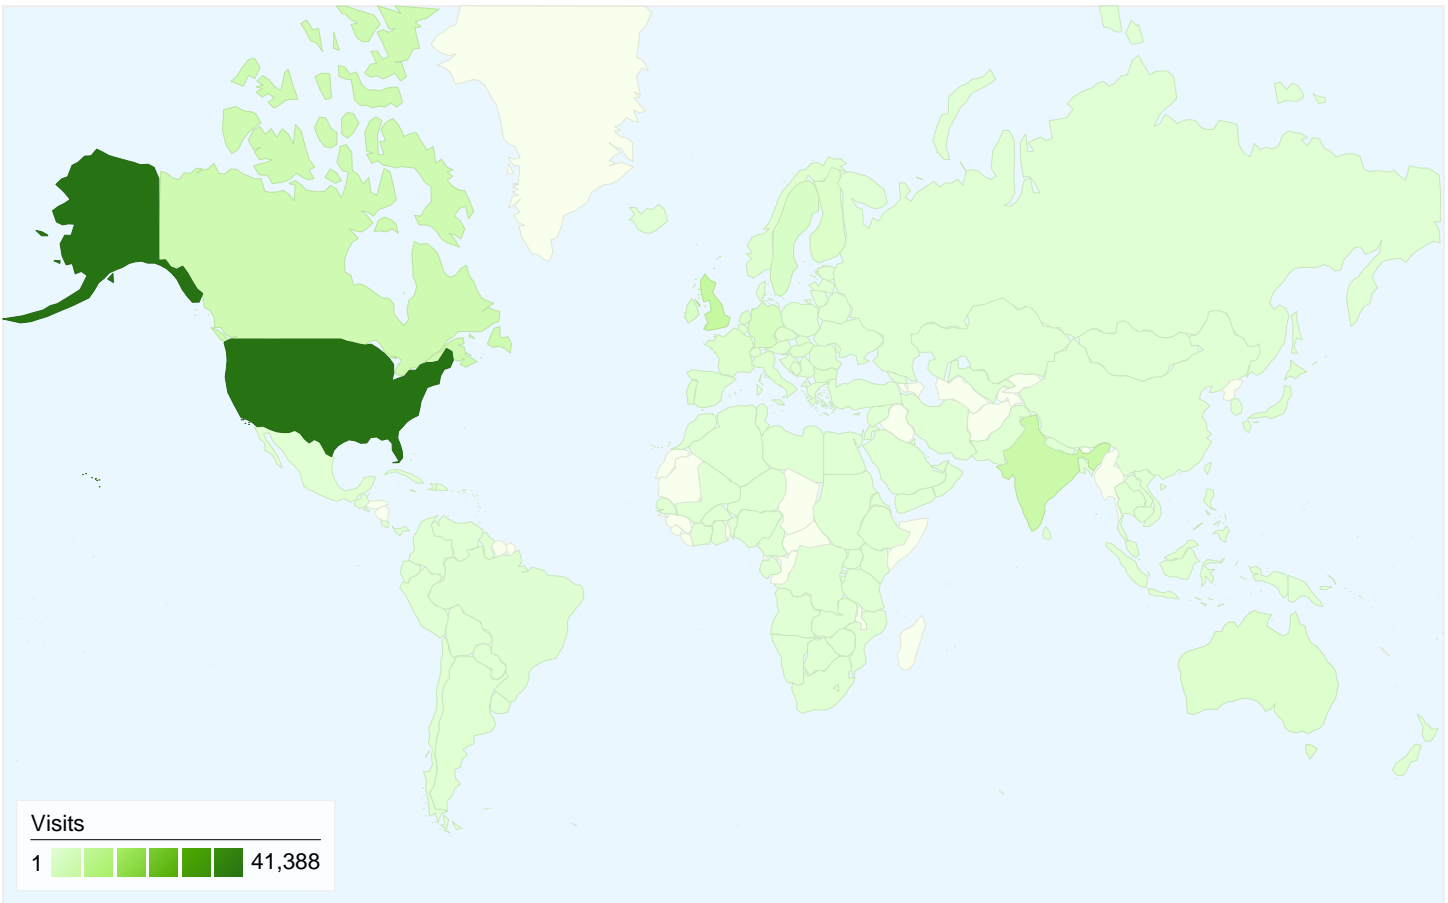

Traffic Sources Overview

- **Direct Traffic**
33,065.00 (41.40%)
- **Search Engines**
27,251.00 (34.12%)
- **Referring Sites**
19,537.00 (24.46%)
- **Other**
6 (0.01%)

Map Overlay world

Pageviews for all visitors

6,304 Unique Views

00:01:53 Time on Page

47.79% Bounce Rate

27.91% % Exit

\$0.00 \$ Index

Pages on this site were viewed a total of 564,794 times

564,794 Pageviews

354,737 Unique Views

79,859 visits came from 156 countries/territories

Site Usage

| Country/Territory | Visits | Pages/Visit | Avg. Time on Site | % New Visits | Bounce Rate |
|---|--|--|---|--|-------------|
| Visits 79,859 % of Site Total: 100.00% | Pages/Visit 7.07 Site Avg: 7.07 (0.00%) | Avg. Time on Site 00:08:14 Site Avg: 00:08:14 (0.00%) | % New Visits 35.02% Site Avg: 34.97% (0.14%) | Bounce Rate 35.91% Site Avg: 35.91% (0.00%) | |
| United States | 41,388 | 6.92 | 00:08:36 | 30.20% | 36.50% |
| United Kingdom | 6,437 | 8.88 | 00:06:48 | 32.56% | 28.06% |
| India | 5,300 | 6.82 | 00:08:50 | 59.87% | 40.25% |
| Canada | 4,279 | 6.64 | 00:06:27 | 34.19% | 33.68% |
| Germany | 2,218 | 8.45 | 00:09:27 | 28.99% | 24.21% |
| Ireland | 1,779 | 7.23 | 00:07:57 | 10.68% | 37.27% |
| Sweden | 1,741 | 7.70 | 00:08:17 | 17.29% | 38.25% |
| Finland | 1,339 | 5.51 | 00:09:42 | 13.89% | 33.16% |
| Singapore | 1,012 | 13.47 | 00:12:16 | 27.87% | 21.34% |