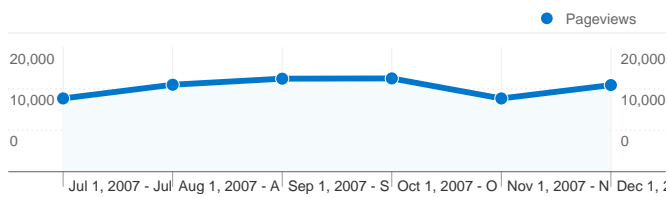

Content Detail: /forum/active.asp