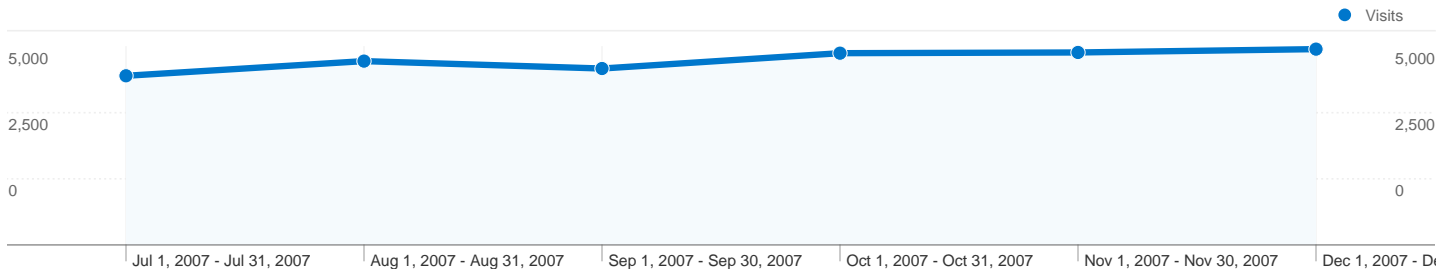

Site Usage

79,859 Visits

35.91% Bounce Rate

564,794 Pageviews

00:08:14 Avg. Time on Site

7.07 Pages/Visit

34.97% % New Visits

Visitors Overview

27,947 people visited this site

79,859 Visits

27,947 Absolute Unique Visitors

564,794 Pageviews

7.07 Average Pageviews

00:08:14 Time on Site

35.91% Bounce Rate

34.97% New Visits

New vs. Returning:

New Visitor

Jul 1, 2007 - Dec 31, 2007

Comparing to: Site

This visitor type sent 27,967 visits

Site Usage

27,967 Visits

% of Site Total: 35.02%

 **17,097** Unique Views

 **00:01:15** Time on Page

 **20.75%** Bounce Rate

 **10.81%** % Exit

 **\$0.00** \$ Index

All traffic sources sent a total of 79,859 visits

41.40% Direct Traffic

24.46% Referring Sites