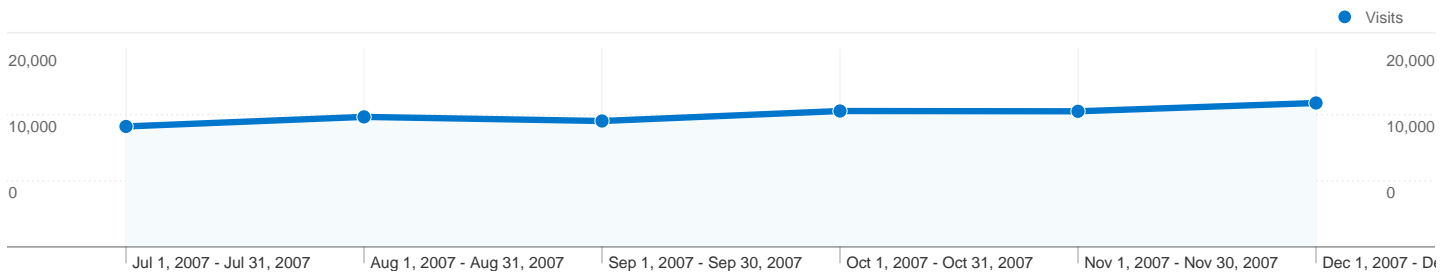

24,949 Pageviews

20,559 Unique Views

00:01:09 Time on Page

42.10% Bounce Rate

39.58% % Exit

\$0.00 \$ Index

This page was viewed 81,588 times

 **81,588** Pageviews

 **17,097** Unique Views

 **00:01:15** Time on Page

 **20.75%** Bounce Rate

 **10.81%** % Exit

 **\$0.00** \$ Index

All traffic sources sent a total of 79,859 visits

41.40% Direct Traffic

24.46% Referring Sites