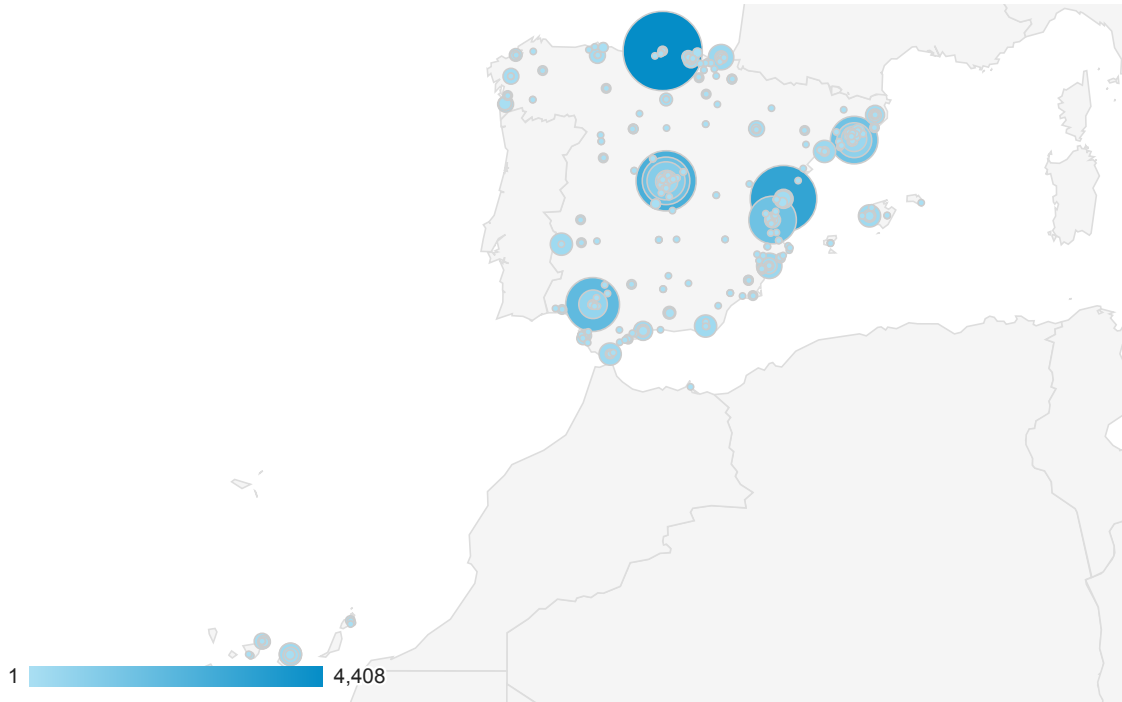

Location

ALL » COUNTRY / TERRITORY: Spain

Map Overlay

Summary

City	Acquisition			Behavior			Conversions		
	Visits	% New Visits	New Visits	Bounce Rate	Pages / Visit	Avg. Visit Duration	Goal Conversion Rate	Goal Completions	Goal Value
	29,561 <small>% of Total: 1.33% (2,217,907)</small>	30.88% <small>Site Avg: 45.07% (-31.50%)</small>	9,127 <small>% of Total: 0.91% (999,663)</small>	39.57% <small>Site Avg: 50.76% (-22.06%)</small>	6.46 <small>Site Avg: 5.20 (24.41%)</small>	00:05:31 <small>Site Avg: 00:06:07 (-9.97%)</small>	0.00% <small>Site Avg: 0.00% (0.00%)</small>	0 <small>% of Total: 0.00% (0)</small>	\$0.00 <small>% of Total: 0.00% (\$0.00)</small>
1. Madrid	5,469	35.31%	1,931	43.21%	6.42	00:04:42	0.00%	0	\$0.00
2. Santander	4,445	9.70%	431	3.62%	15.09	00:09:03	0.00%	0	\$0.00
3. Castellon de la Plana	3,621	6.68%	242	10.36%	6.09	00:03:24	0.00%	0	\$0.00
4. Barcelona	2,711	60.09%	1,629	42.68%	4.48	00:05:25	0.00%	0	\$0.00
5. Seville	2,578	12.18%	314	57.60%	3.29	00:05:24	0.00%	0	\$0.00
6. Valencia	1,802	23.31%	420	79.63%	2.19	00:01:41	0.00%	0	\$0.00
7. Alicante	599	26.71%	160	82.97%	1.90	00:02:06	0.00%	0	\$0.00
8. Las Palmas de Gran Canaria	527	41.94%	221	27.51%	7.17	00:06:06	0.00%	0	\$0.00
9. San Sebastian	495	37.58%	186	17.17%	14.78	00:20:38	0.00%	0	\$0.00
10. Malaga	416	65.62%	273	65.87%	2.83	00:03:30	0.00%	0	\$0.00
11. Tarragona	395	31.90%	126	39.75%	7.65	00:08:16	0.00%	0	\$0.00
12. Palma de Mallorca	389	62.72%	244	57.58%	4.41	00:04:29	0.00%	0	\$0.00
13. Palmas de Gran Canaria	355	9.58%	34	13.80%	10.92	00:09:35	0.00%	0	\$0.00