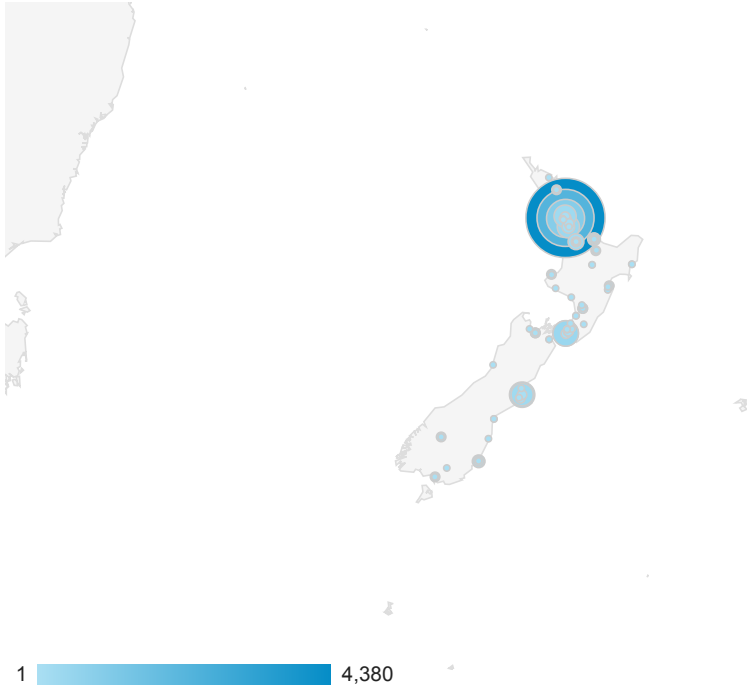

## Location

ALL » COUNTRY / TERRITORY: New Zealand

### Map Overlay

Summary

1 4,380

City	Acquisition			Behavior			Conversions		
	Visits	% New Visits	New Visits	Bounce Rate	Pages / Visit	Avg. Visit Duration	Goal Conversion Rate	Goal Completions	Goal Value
	<b>11,134</b> <small>% of Total: 0.50% (2,217,907)</small>	<b>55.85%</b> <small>Site Avg: 45.07% (23.91%)</small>	<b>6,218</b> <small>% of Total: 0.62% (999,663)</small>	<b>47.64%</b> <small>Site Avg: 50.76% (-6.15%)</small>	<b>5.37</b> <small>Site Avg: 5.20 (3.34%)</small>	<b>00:05:36</b> <small>Site Avg: 00:06:07 (-8.61%)</small>	<b>0.00%</b> <small>Site Avg: 0.00% (0.00%)</small>	<b>0</b> <small>% of Total: 0.00% (0)</small>	<b>\$0.00</b> <small>% of Total: 0.00% (\$0.00)</small>
1. <a href="#">Auckland</a>	<b>7,637</b>	55.73%	4,256	44.31%	5.89	00:06:02	0.00%	0	\$0.00
2. <a href="#">Wellington</a>	<b>902</b>	58.31%	526	62.64%	2.75	00:03:26	0.00%	0	\$0.00
3. <a href="#">Christchurch</a>	<b>681</b>	69.75%	475	65.79%	2.30	00:03:29	0.00%	0	\$0.00
4. <a href="#">Pukekohe</a>	<b>457</b>	14.22%	65	12.91%	8.79	00:07:51	0.00%	0	\$0.00
5. <a href="#">North Shore</a>	<b>328</b>	23.48%	77	21.65%	11.05	00:11:06	0.00%	0	\$0.00
6. <a href="#">Hamilton</a>	<b>196</b>	76.02%	149	67.86%	2.46	00:03:09	0.00%	0	\$0.00
7. <a href="#">Dunedin</a>	<b>114</b>	82.46%	94	76.32%	2.35	00:01:57	0.00%	0	\$0.00
8. <a href="#">Palmerston North</a>	<b>91</b>	65.93%	60	73.63%	2.38	00:02:00	0.00%	0	\$0.00
9. <a href="#">Tauranga</a>	<b>85</b>	92.94%	79	74.12%	2.49	00:02:53	0.00%	0	\$0.00
10. <a href="#">Nelson</a>	<b>72</b>	77.78%	56	70.83%	1.99	00:02:53	0.00%	0	\$0.00
11. <a href="#">Mechanics Bay</a>	<b>72</b>	26.39%	19	36.11%	5.69	00:06:44	0.00%	0	\$0.00
12. <a href="#">Lower Hutt</a>	<b>65</b>	70.77%	46	52.31%	3.92	00:02:48	0.00%	0	\$0.00
13. <a href="#">Invercargill</a>	<b>42</b>	95.24%	40	88.10%	1.26	00:00:11	0.00%	0	\$0.00