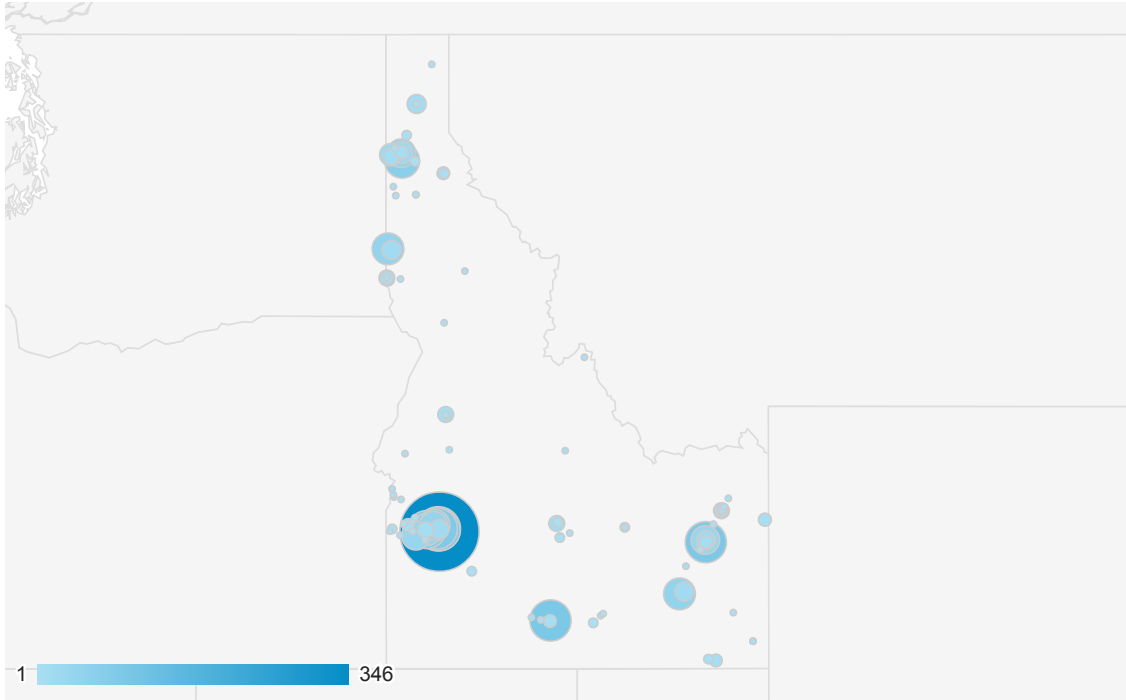

Jul 5, 2007 - Dec 31, 2013

Location

ALL » COUNTRY / TERRITORY: United States » REGION: Idaho

Map Overlay

Summary

City	Acquisition			Behavior			Conversions		
	Visits	% New Visits	New Visits	Bounce Rate	Pages / Visit	Avg. Visit Duration	Goal Conversion Rate	Goal Completions	Goal Value
	1,869 % of Total: 0.08% (2,217,907)	69.66% Site Avg: 45.07% (54.56%)	1,302 % of Total: 0.13% (999,663)	58.86% Site Avg: 50.76% (15.94%)	3.18 Site Avg: 5.20 (-38.84%)	00:03:52 Site Avg: 00:06:07 (-36.74%)	0.00% Site Avg: 0.00% (0.00%)	0 % of Total: 0.00% (0)	\$0.00 % of Total: 0.00% (\$0.00)
1. Boise	661	57.19%	378	58.40%	3.82	00:05:38	0.00%	0	\$0.00
2. Garden City	191	69.11%	132	60.21%	3.39	00:04:07	0.00%	0	\$0.00
3. Idaho Falls	166	66.27%	110	53.61%	3.45	00:04:42	0.00%	0	\$0.00
4. Meridian	145	89.66%	130	48.97%	2.98	00:01:57	0.00%	0	\$0.00
5. Twin Falls	105	53.33%	56	63.81%	2.04	00:00:44	0.00%	0	\$0.00
6. Hayden	81	75.31%	61	48.15%	3.83	00:04:39	0.00%	0	\$0.00
7. Coeur d'Alene	74	85.14%	63	58.11%	3.15	00:02:40	0.00%	0	\$0.00
8. Moscow	70	82.86%	58	61.43%	2.39	00:03:09	0.00%	0	\$0.00
9. Pocatello	69	78.26%	54	62.32%	2.28	00:01:35	0.00%	0	\$0.00
10. Nampa	42	92.86%	39	47.62%	2.48	00:01:49	0.00%	0	\$0.00
11. Post Falls	38	81.58%	31	63.16%	2.29	00:02:00	0.00%	0	\$0.00
12. Lewiston	32	84.38%	27	65.62%	2.12	00:01:01	0.00%	0	\$0.00
13. Rexburg	25	92.00%	23	88.00%	1.12	00:00:09	0.00%	0	\$0.00