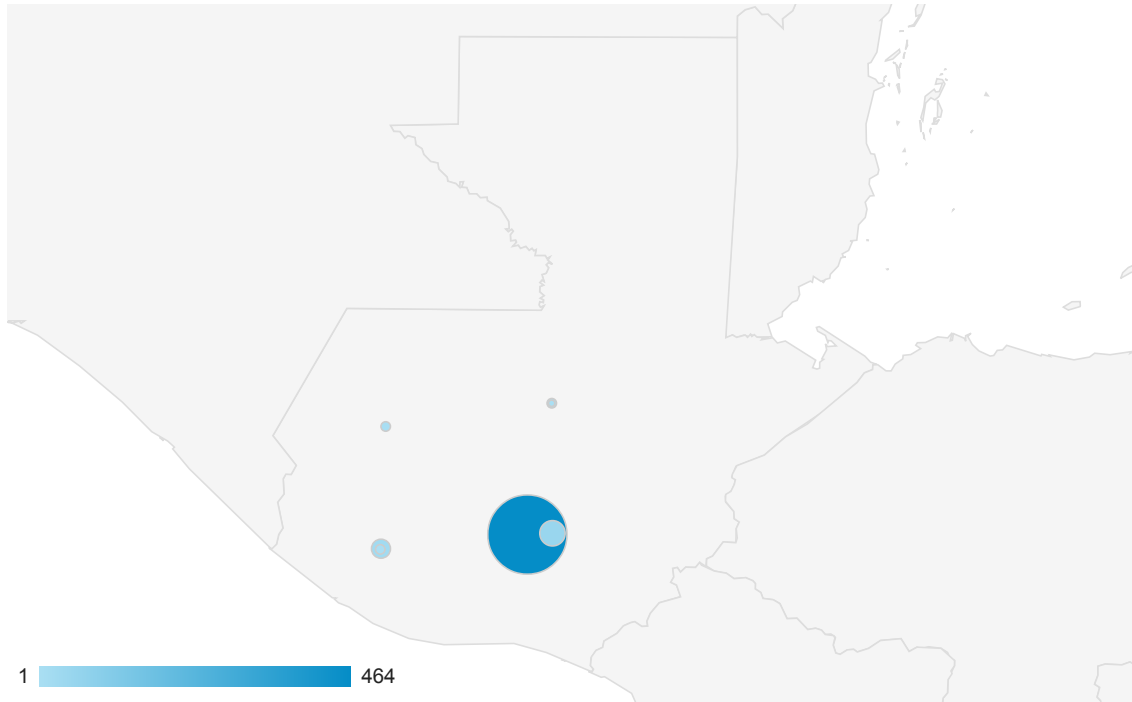

## Location

ALL » COUNTRY / TERRITORY: Guatemala

All Visits  
0.03%

### Map Overlay

Summary

City	Acquisition			Behavior			Conversions		
	Visits	% New Visits	New Visits	Bounce Rate	Pages / Visit	Avg. Visit Duration	Goal Conversion Rate	Goal Completions	Goal Value
	<b>653</b> <small>% of Total: 0.03% (2,217,907)</small>	<b>61.26%</b> <small>Site Avg: 45.07% (35.91%)</small>	<b>400</b> <small>% of Total: 0.04% (999,663)</small>	<b>67.38%</b> <small>Site Avg: 50.76% (32.74%)</small>	<b>2.38</b> <small>Site Avg: 5.20 (-54.23%)</small>	<b>00:02:57</b> <small>Site Avg: 00:06:07 (-51.85%)</small>	<b>0.00%</b> <small>Site Avg: 0.00% (0.00%)</small>	<b>0</b> <small>% of Total: 0.00% (0)</small>	<b>\$0.00</b> <small>% of Total: 0.00% (\$0.00)</small>
1. <a href="#">Guatemala City</a>	<b>514</b>	63.23%	325	67.51%	2.35	00:02:39	0.00%	0	\$0.00
2. <a href="#">(not set)</a>	<b>99</b>	48.48%	48	58.59%	2.97	00:05:23	0.00%	0	\$0.00
3. <a href="#">Mazatenango</a>	<b>30</b>	66.67%	20	90.00%	1.27	00:00:07	0.00%	0	\$0.00
4. <a href="#">Huehuetenango</a>	<b>6</b>	66.67%	4	83.33%	1.67	00:00:45	0.00%	0	\$0.00
5. <a href="#">Coban</a>	<b>4</b>	75.00%	3	75.00%	1.25	00:06:12	0.00%	0	\$0.00