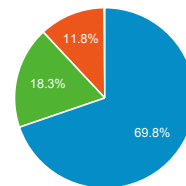

00:02:43
Site Avg: 00:02:43 (0.00%)

Bounce Rate

72.25%
Site Avg: 72.25% (0.00%)

Visits by Traffic Type

direct referral organic
(not set) email

Unique Visitors

Pageviews and Unique Pageviews...

| Page | Pageviews | Unique Pageviews |
|------------------------------|-----------|------------------|
| /books-wilder.html | 728,886 | 574,582 |
| /forum/active.asp | 204,753 | 41,852 |
| /index.html | 93,769 | 78,471 |
| /forum/index.html | 65,815 | 45,798 |
| /books-dsa.html | 48,913 | 40,330 |
| /forum/default.asp | 37,615 | 18,277 |
| /MainDirectory.html | 34,991 | 20,809 |
| /forum/default.asp?CAT_ID=4 | 23,231 | 11,115 |
| /forum/forum.asp?FORUM_ID=19 | 22,316 | 14,062 |
| /books.html | 20,441 | 16,321 |

Visits and Pages / Visit by Country ...

| Country | Sessions | Pages / Session |
|----------------|----------|-----------------|
| United States | 183,643 | 4.41 |
| India | 121,292 | 1.95 |
| China | 70,206 | 1.29 |
| Brazil | 59,490 | 1.43 |
| United Kingdom | 47,000 | 3.02 |
| Italy | 40,906 | 1.42 |
| Mexico | 39,961 | 1.36 |
| Argentina | 28,539 | 1.35 |
| France | 27,362 | 1.76 |
| Poland | 27,008 | 1.36 |