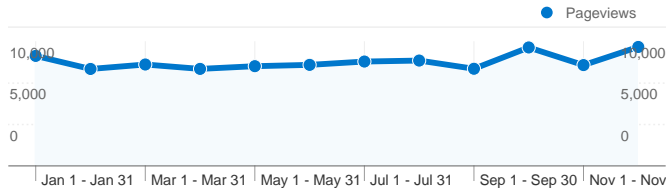

Content Detail: /index.html

Pageviews
100,764