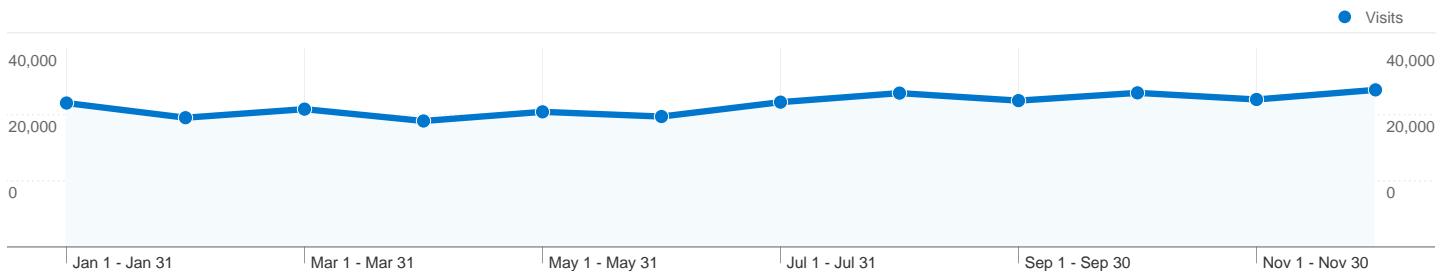

## This visitor type sent 140,432 visits

### Site Usage

**140,432 Visits**

% of Site Total: 40.82%

**3.42 Pages/Visit**

Site Avg: 5.24 (-34.65%)

**00:03:59 Avg. Time on Site**

Site Avg: 00:06:31 (-38.94%)

**100.00% % New Visits**

### This page was viewed 100,764 times

 100,764 Pageviews

 85,406 Unique Views

 00:01:17 Time on Page

 40.62% Bounce Rate

 37.99% % Exit

 \$0.00 \$ Index

All traffic sources sent a total of 344,024 visits