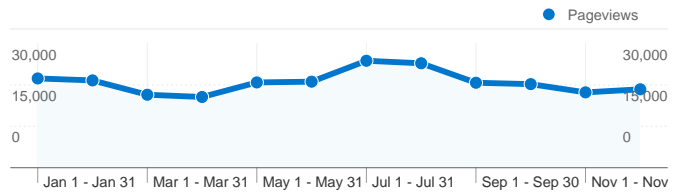

Content Detail: /forum/active.asp

Pageviews
247,714