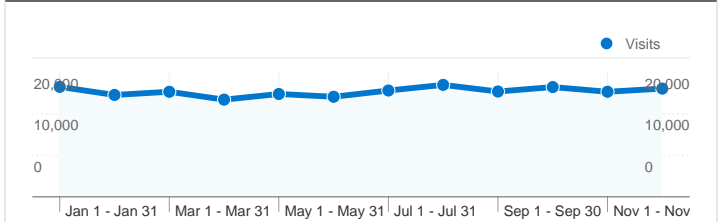

**Site Usage**

**344,024** Visits

**48.12%** Bounce Rate

**1,801,534** Pageviews

**00:06:31** Avg. Time on Site

**5.24** Pages/Visit

**40.72%** % New Visits

**Visitors Overview**

**Visitors**  
**142,759**

**Pageviews for all visitors**

**Pageviews**  
**1,801,534**

**New vs. Returning: New Visitor**

**Visits**  
**140,432**

**New vs. Returning: Returning Visitor**

**Visits**  
**203,592**

## 142,759 people visited this site

344,024 Visits

142,759 Absolute Unique Visitors

1,801,534 Pageviews

5.24 Average Pageviews

00:06:31 Time on Site

48.12% Bounce Rate

40.72% New Visits

### Site Usage

**203,592 Visits**

% of Site Total: 59.18%

**6.49 Pages/Visit**

Site Avg: 5.24 (23.90%)

**00:08:16 Avg. Time on Site**

Site Avg: 00:06:31 (26.86%)

**0.00% % New Visits**