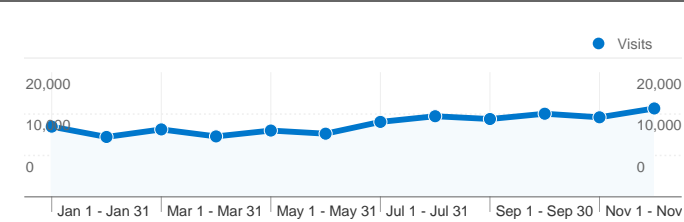

**Site Usage**

**344,024** Visits

**48.12%** Bounce Rate

**1,801,534** Pageviews

**00:06:31** Avg. Time on Site

**5.24** Pages/Visit

**40.72%** % New Visits

**Visitors Overview**

**Visitors**  
**142,759**

**Pageviews for all visitors**

**Pageviews**  
**1,801,534**

**New vs. Returning: New Visitor**

**Visits**  
**140,432**

**New vs. Returning: Returning Visitor**

**Visits**  
**203,592**

## 142,759 people visited this site

344,024 Visits

142,759 Absolute Unique Visitors

1,801,534 Pageviews

5.24 Average Pageviews

00:06:31 Time on Site

48.12% Bounce Rate

40.72% New Visits

### Site Usage

**203,592 Visits**

% of Site Total: 59.18%

**6.49 Pages/Visit**

Site Avg: 5.24 (23.90%)

**00:08:16 Avg. Time on Site**

Site Avg: 00:06:31 (26.86%)

**0.00% % New Visits**