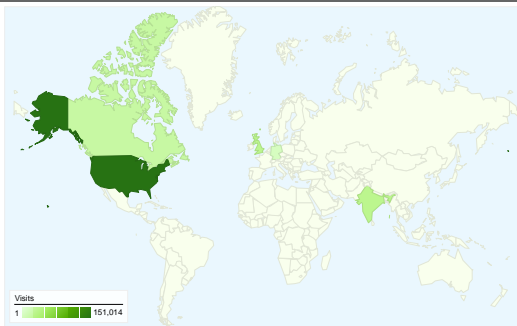

Map Overlay

Content Overview

Pages	Pageviews	% Pageviews
/forum/active.asp	247,714	13.75%
/index.html	100,764	5.59%
/forum/index.html	88,619	4.92%
/forum/default.asp	54,688	3.04%
/MainDirectory.html	40,302	2.24%