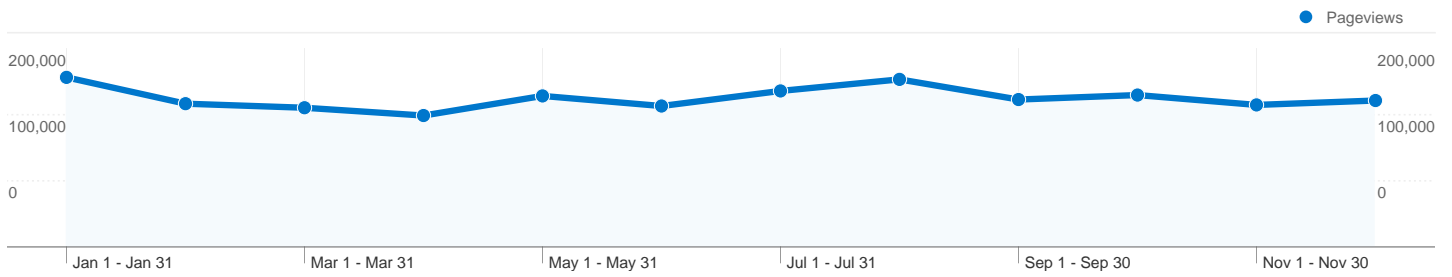

Pageviews for all visitors

Jan 1, 2011 - Dec 31, 2011

Comparing to: Site

1,801,534 Pageviews

Jan 1, 2011 - Jan 31, 2011	9.49% (170,999)
Feb 1, 2011 - Feb 28, 2011	8.02% (144,451)
Mar 1, 2011 - Mar 31, 2011	7.79% (140,354)
Apr 1, 2011 - Apr 30, 2011	7.35% (132,491)
May 1, 2011 - May 31, 2011	8.45% (152,271)
Jun 1, 2011 - Jun 30, 2011	7.89% (142,091)
Jul 1, 2011 - Jul 31, 2011	8.73% (157,293)
Aug 1, 2011 - Aug 31, 2011	9.38% (168,958)
Sep 1, 2011 - Sep 30, 2011	8.25% (148,626)
Oct 1, 2011 - Oct 31, 2011	8.50% (153,158)
Nov 1, 2011 - Nov 30, 2011	7.95% (143,206)
Dec 1, 2011 - Dec 31, 2011	8.20% (147,636)