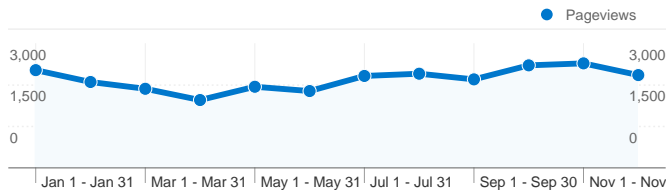

Content Detail: /books.html

Pageviews
25,680