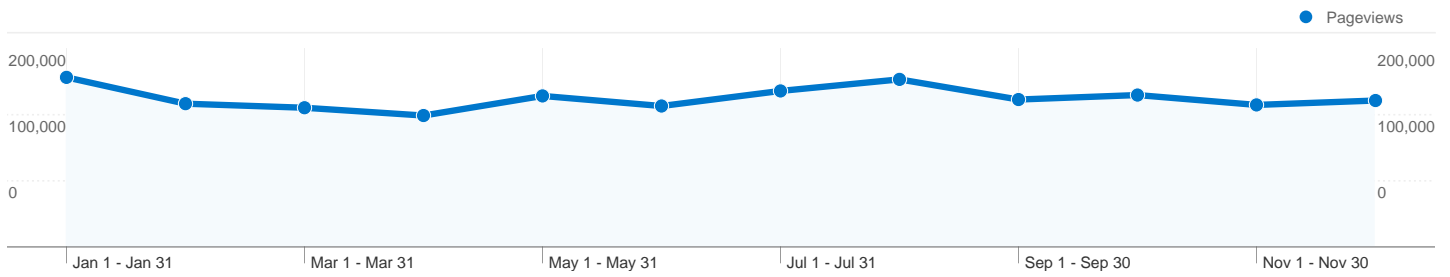

 **247,714** Pageviews

 **44,365** Unique Views

 **00:01:21** Time on Page

 **20.92%** Bounce Rate

 **7.65%** % Exit

 **\$0.00** \$ Index

### This page was viewed 7,981 times

7,981 Pageviews

6,453 Unique Views

00:01:50 Time on Page

67.74% Bounce Rate

34.08% % Exit

\$0.00 \$ Index

Pages on this site were viewed a total of 1,801,534 times

1,801,534 Pageviews

1,221,209 Unique Views

48.12% Bounce Rate