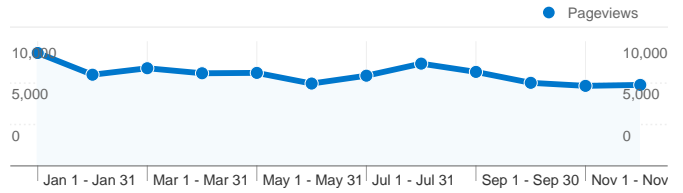

Content Detail: /forum/index.html

Pageviews
88,619

Traffic Sources Overview

- **Search Engines**
  178,669.00 (51.94%)
- **Direct Traffic**
  99,788.00 (29.01%)
- **Referring Sites**
  65,538.00 (19.05%)
- **Other**
  29 (0.01%)