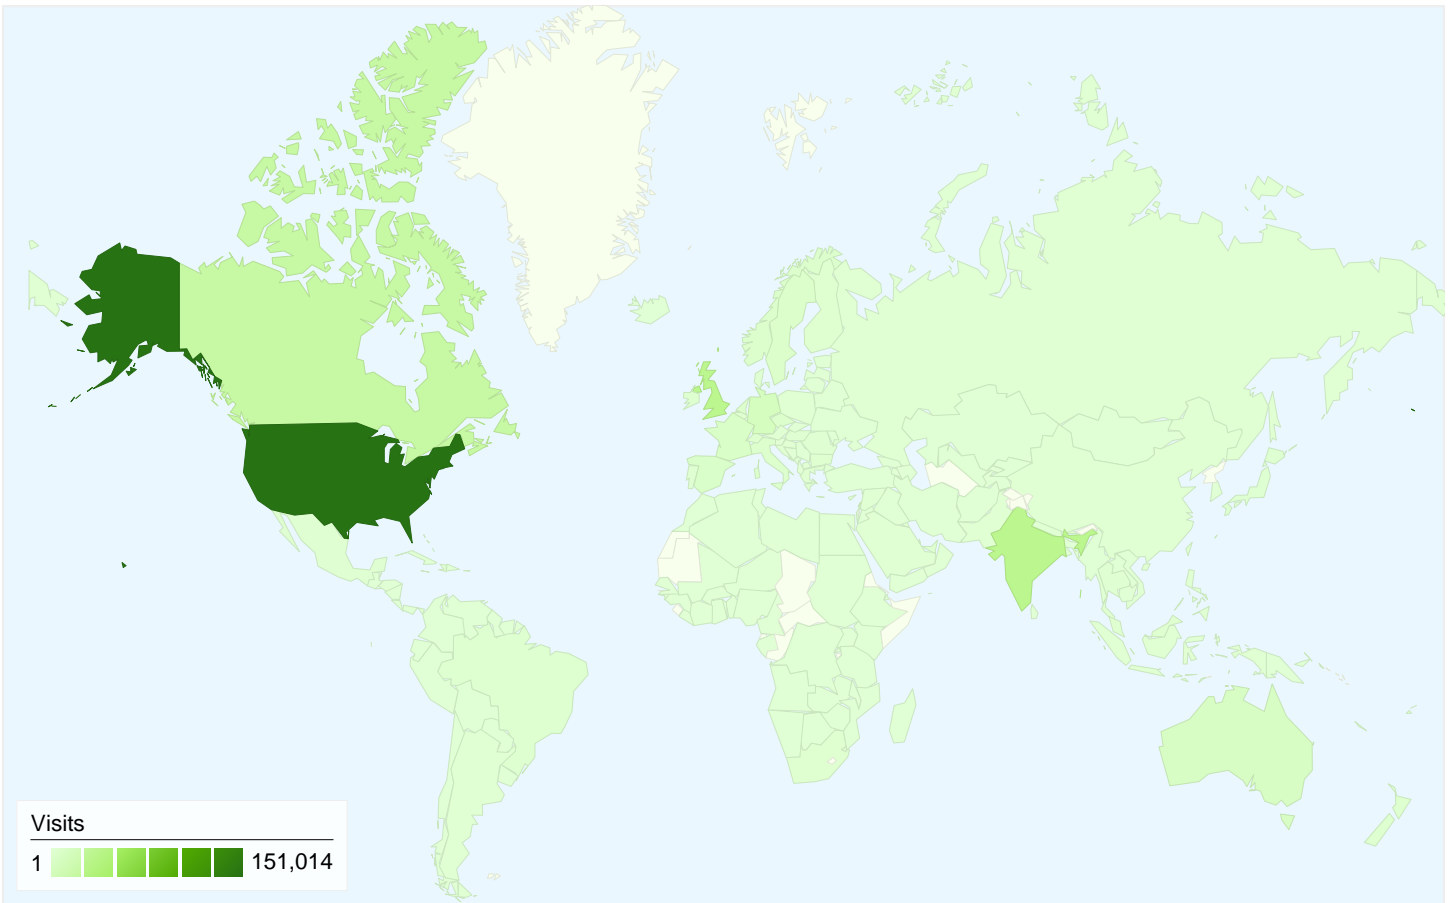

## This visitor type sent 140,432 visits

**This page was viewed 25,680 times**

 **25,680** Pageviews

 **19,762** Unique Views

 **00:01:45** Time on Page

 **48.30%** Bounce Rate

 **29.15%** % Exit

 **\$0.00** \$ Index

**344,024 visits came from 192 countries/territories**

## This visitor type sent 203,592 visits