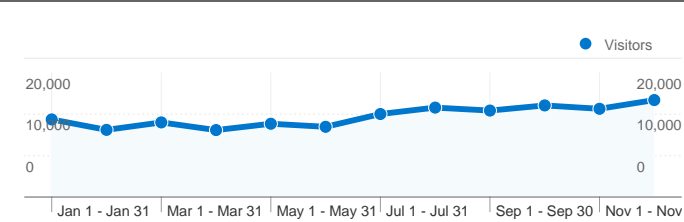

**Site Usage**

**344,024** Visits

**48.12%** Bounce Rate

**1,801,534** Pageviews

**00:06:31** Avg. Time on Site

**5.24** Pages/Visit

**40.72%** % New Visits

**Visitors Overview**

**Visitors**  
**142,759**

**Pageviews for all visitors**

**Pageviews**  
**1,801,534**

**New vs. Returning: New Visitor**

**Visits**  
**140,432**

**New vs. Returning: Returning Visitor**

**Visits**  
**203,592**

## 142,759 people visited this site

344,024 Visits

142,759 Absolute Unique Visitors

1,801,534 Pageviews

5.24 Average Pageviews

00:06:31 Time on Site

48.12% Bounce Rate

40.72% New Visits

### Site Usage

**203,592 Visits**

% of Site Total: 59.18%

**6.49 Pages/Visit**

Site Avg: 5.24 (23.90%)

**00:08:16 Avg. Time on Site**

Site Avg: 00:06:31 (26.86%)

**0.00% % New Visits**