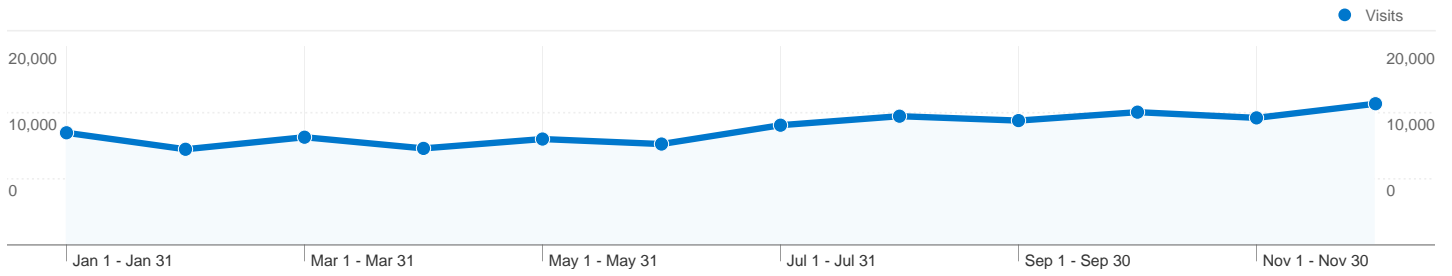

## 142,759 people visited this site

344,024 Visits

142,759 Absolute Unique Visitors

1,801,534 Pageviews

5.24 Average Pageviews

00:06:31 Time on Site

48.12% Bounce Rate

40.72% New Visits

## Technical Profile

Browser	Visits	% visits
Firefox	103,491	30.08%
Internet Explorer	84,752	24.64%
Safari	69,067	20.08%
Chrome	64,198	18.66%
Opera	7,949	2.31%

# New vs. Returning:

New Visitor

Jan 1, 2011 - Dec 31, 2011

Comparing to: Site

## This visitor type sent 140,432 visits