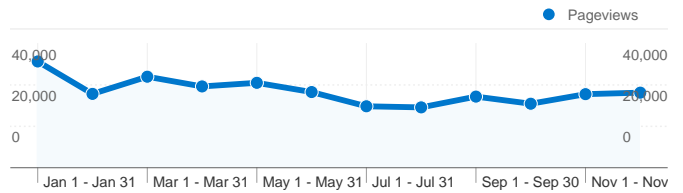

Content Detail: /forum/active.asp

Pageviews
295,852