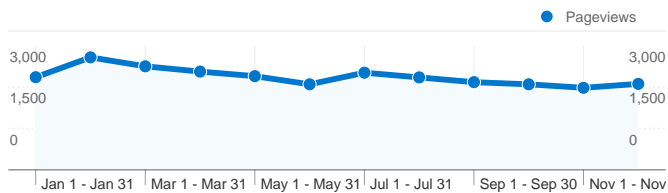

Content Detail: /books.html

Pageviews
26,994