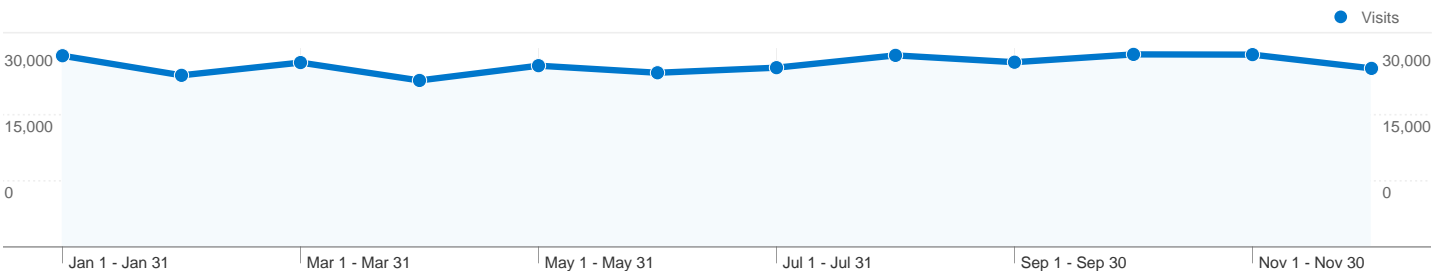

New vs. Returning:

New Visitor

Jan 1, 2010 - Dec 31, 2010

Comparing to: Site

This visitor type sent 131,229 visits

Site Usage

131,229 Visits

% of Site Total: 39.65%

3.92 Pages/Visit

Site Avg: 5.99 (-34.59%)

00:04:13 Avg. Time on Site

Site Avg: 00:06:49 (-38.04%)

100.00% % New Visits

Site Avg: 39.55% (152.84%)

62.11% Bounce Rate

Site Avg: 45.35% (36.95%)

This page was viewed 99,302 times

99,302 Pageviews

82,215 Unique Views

00:01:05 Time on Page

40.76% Bounce Rate

37.19% % Exit

\$0.00 \$ Index

All traffic sources sent a total of 330,947 visits