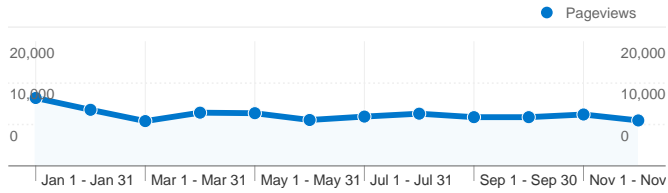

Site Usage

330,947 Visits

45.35% Bounce Rate

1,983,504 Pageviews

00:06:49 Avg. Time on Site

5.99 Pages/Visit

39.55% % New Visits

Visitors Overview

Visitors
133,276

Pageviews for all visitors

Pageviews
1,983,504

New vs. Returning: New Visitor

Visits
131,229

New vs. Returning: Returning Visitor

Visits
199,718

Content Detail: /index.html

330,947 Visits

133,276 Absolute Unique Visitors

1,983,504 Pageviews

5.99 Average Pageviews

00:06:49 Time on Site

45.35% Bounce Rate

39.55% New Visits

Technical Profile

5,254 Unique Views

00:01:22 Time on Page

56.28% Bounce Rate

22.96% % Exit

\$0.00 \$ Index

Pages on this site were viewed a total of 1,983,504 times

1,983,504 Pageviews

1,273,322 Unique Views