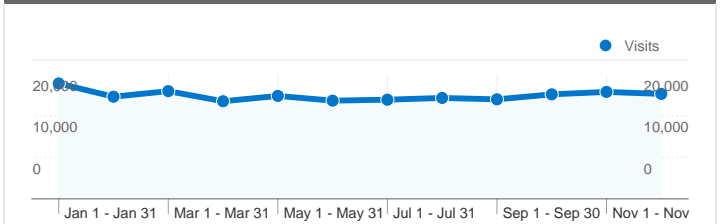

Site Usage

330,947 Visits

45.35% Bounce Rate

1,983,504 Pageviews

00:06:49 Avg. Time on Site

5.99 Pages/Visit

39.55% % New Visits

Visitors Overview

Visitors
133,276

Pageviews for all visitors

Pageviews
1,983,504

New vs. Returning: New Visitor

Visits
131,229

New vs. Returning: Returning Visitor

Visits
199,718

Content Detail: /index.html

330,947 Visits

133,276 Absolute Unique Visitors

1,983,504 Pageviews

5.99 Average Pageviews

00:06:49 Time on Site

45.35% Bounce Rate

39.55% New Visits

Technical Profile

5,254 Unique Views

00:01:22 Time on Page

56.28% Bounce Rate

22.96% % Exit

\$0.00 \$ Index

Pages on this site were viewed a total of 1,983,504 times

1,983,504 Pageviews

1,273,322 Unique Views