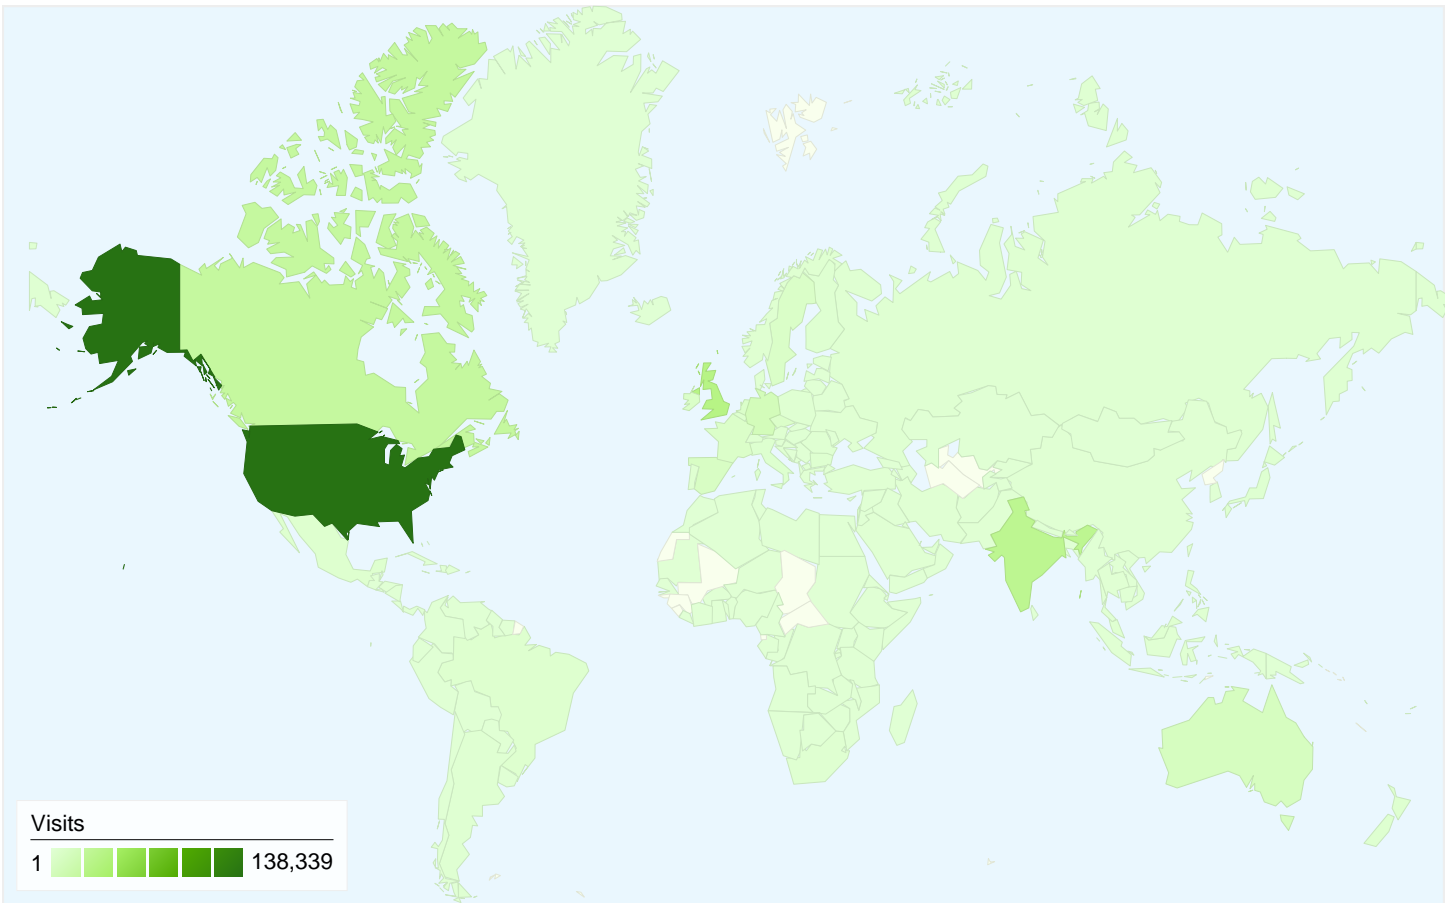

Keywords	Visits	% visits
ayp	8,781	5.09%
advanced yoga practices	6,216	3.60%
ayp yoga	4,400	2.55%
ayp forum	3,403	1.97%
yogani	2,826	1.64%

This page was viewed 26,994 times

26,994 Pageviews

18,640 Unique Views

00:01:30 Time on Page

50.23% Bounce Rate

25.43% % Exit

\$0.00 \$ Index

330,947 visits came from 197 countries/territories

Site Usage

Country/Territory	Visits	Pages/Visit	Avg. Time on Site	% New Visits	Bounce Rate
Visits 330,947 % of Site Total: 100.00%	Pages/Visit 5.99 Site Avg: 5.99 (0.00%)	Avg. Time on Site 00:06:49 Site Avg: 00:06:49 (0.00%)	% New Visits 39.65% Site Avg: 39.55% (0.26%)	Bounce Rate 45.35% Site Avg: 45.35% (0.00%)	
United States	138,339	6.80	00:07:34	38.64%	43.66%
United Kingdom	32,441	6.22	00:07:14	31.77%	43.20%
India	27,360	4.60	00:05:43	62.95%	53.19%
Canada	21,782	6.43	00:06:26	34.50%	50.56%
Germany	10,655	5.36	00:07:18	28.35%	41.21%
Australia	8,536	4.25	00:05:02	50.60%	48.01%
Spain	6,855	7.97	00:05:33	19.39%	34.88%
Sweden	5,192	5.82	00:06:00	25.44%	49.44%
Ireland	4,961	8.87	00:11:40	18.95%	30.16%