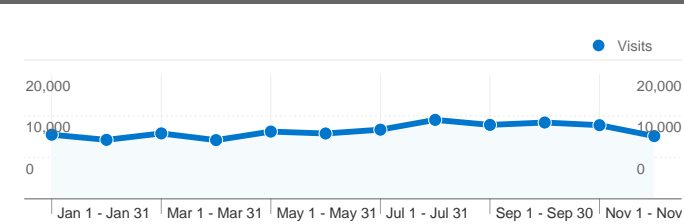

Site Usage

330,947 Visits

45.35% Bounce Rate

1,983,504 Pageviews

00:06:49 Avg. Time on Site

5.99 Pages/Visit

39.55% % New Visits

Visitors Overview

Visitors
133,276

Pageviews for all visitors

Pageviews
1,983,504

New vs. Returning: New Visitor

Visits
131,229

New vs. Returning: Returning Visitor

Visits
199,718

Content Detail: /index.html

295,852 Pageviews

44,072 Unique Views

00:01:13 Time on Page

22.85% Bounce Rate

6.89% % Exit

\$0.00 \$ Index

This page was viewed 6,589 times

6,589 Pageviews

5,254 Unique Views

00:01:22 Time on Page

56.28% Bounce Rate

22.96% % Exit

\$0.00 \$ Index

Pages on this site were viewed a total of 1,983,504 times

1,983,504 Pageviews

1,273,322 Unique Views