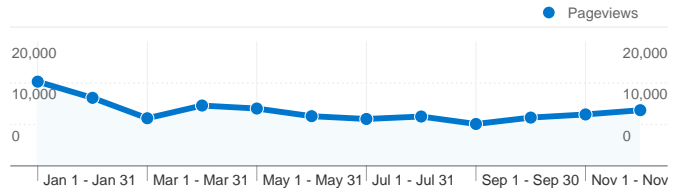

Content Detail: /forum/index.html

Pageviews
106,489

Traffic Sources Overview

- **Search Engines**
  172,582.00 (52.15%)
- **Direct Traffic**
  98,746.00 (29.84%)
- **Referring Sites**
  59,449.00 (17.96%)
- **Other**
  170 (0.05%)