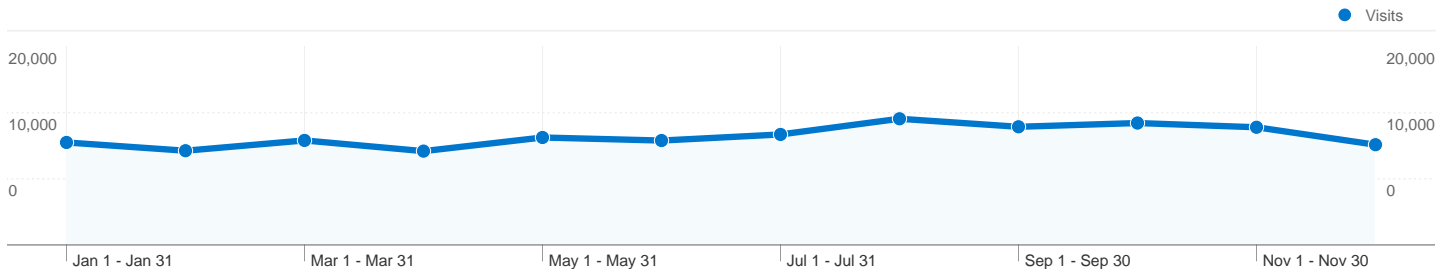

Site Usage

330,947 Visits

45.35% Bounce Rate

1,983,504 Pageviews

00:06:49 Avg. Time on Site

5.99 Pages/Visit

39.55% % New Visits

Visitors Overview

330,947 Visits

133,276 Absolute Unique Visitors

1,983,504 Pageviews

5.99 Average Pageviews

00:06:49 Time on Site

45.35% Bounce Rate

39.55% New Visits

Technical Profile

New vs. Returning:

New Visitor

Jan 1, 2010 - Dec 31, 2010

Comparing to: Site

This visitor type sent 131,229 visits

Site Usage

131,229 Visits

% of Site Total: 39.65%