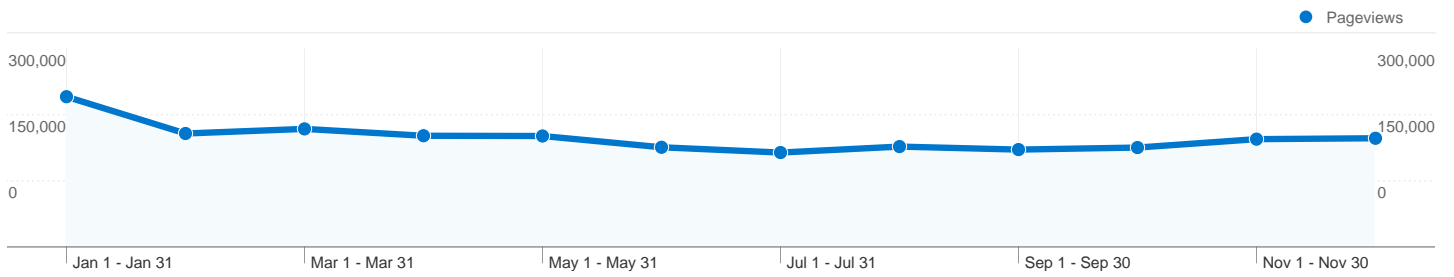

Keywords	Visits	% visits
ayp	8,781	5.09%
advanced yoga practices	6,216	3.60%
ayp yoga	4,400	2.55%
ayp forum	3,403	1.97%
yogani	2,826	1.64%

This page was viewed 26,994 times

26,994 Pageviews

18,640 Unique Views

00:01:30 Time on Page

50.23% Bounce Rate

25.43% % Exit

\$0.00 \$ Index

330,947 visits came from 197 countries/territories

Site Usage

Country/Territory	Visits	Pages/Visit	Avg. Time on Site	% New Visits	Bounce Rate
Visits 330,947 % of Site Total: 100.00%	Pages/Visit 5.99 Site Avg: 5.99 (0.00%)	Avg. Time on Site 00:06:49 Site Avg: 00:06:49 (0.00%)	% New Visits 39.65% Site Avg: 39.55% (0.26%)	Bounce Rate 45.35% Site Avg: 45.35% (0.00%)	
United States	138,339	6.80	00:07:34	38.64%	43.66%
United Kingdom	32,441	6.22	00:07:14	31.77%	43.20%
India	27,360	4.60	00:05:43	62.95%	53.19%
Canada	21,782	6.43	00:06:26	34.50%	50.56%
Germany	10,655	5.36	00:07:18	28.35%	41.21%
Australia	8,536	4.25	00:05:02	50.60%	48.01%
Spain	6,855	7.97	00:05:33	19.39%	34.88%
Sweden	5,192	5.82	00:06:00	25.44%	49.44%
Ireland	4,961	8.87	00:11:40	18.95%	30.16%

Netherlands	4,738	6.15	00:08:05	38.37%	37.84%
					1 - 10 of 197

Pageviews for all visitors

Jan 1, 2010 - Dec 31, 2010

Comparing to: Site

1,983,504 Pageviews

Jan 1, 2010 - Jan 31, 2010	11.45% (227,196)
Feb 1, 2010 - Feb 28, 2010	8.65% (171,568)
Mar 1, 2010 - Mar 31, 2010	9.00% (178,535)
Apr 1, 2010 - Apr 30, 2010	8.48% (168,171)
May 1, 2010 - May 31, 2010	8.46% (167,794)
Jun 1, 2010 - Jun 30, 2010	7.60% (150,738)
Jul 1, 2010 - Jul 31, 2010	7.20% (142,745)
Aug 1, 2010 - Aug 31, 2010	7.65% (151,768)
Sep 1, 2010 - Sep 30, 2010	7.42% (147,246)
Oct 1, 2010 - Oct 31, 2010	7.58% (150,323)
Nov 1, 2010 - Nov 30, 2010	8.22% (163,037)
Dec 1, 2010 - Dec 31, 2010	8.29% (164,383)

New vs. Returning:

Returning Visitor

Jan 1, 2010 - Dec 31, 2010

Comparing to: Site

This visitor type sent 199,718 visits

Site Usage

199,718 Visits

% of Site Total: 60.35%