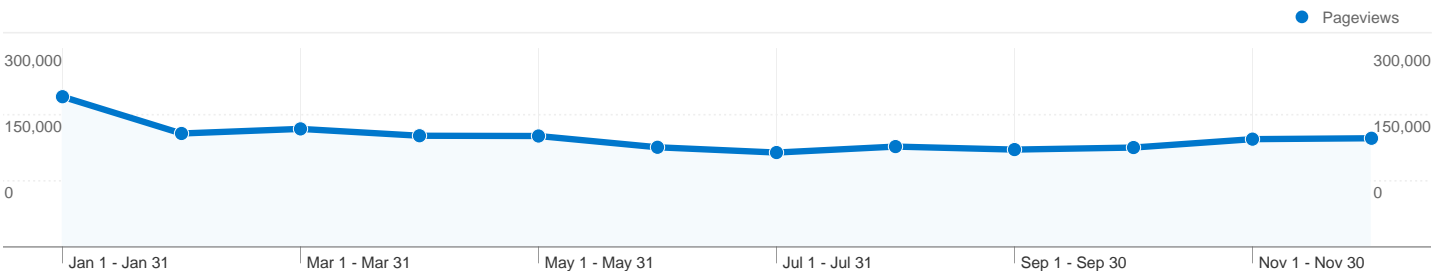

This page was viewed 106,489 times

106,489 Pageviews

64,783 Unique Views

00:00:33 Time on Page

11.30% Bounce Rate

9.31% % Exit

\$0.00 \$ Index

This page was viewed 295,852 times

295,852 Pageviews

44,072 Unique Views

00:01:13 Time on Page

22.85% Bounce Rate

6.89% % Exit

\$0.00 \$ Index

This page was viewed 6,589 times

6,589 Pageviews

5,254 Unique Views

00:01:22 Time on Page

56.28% Bounce Rate

22.96% % Exit

\$0.00 \$ Index

Pages on this site were viewed a total of 1,983,504 times

1,983,504 Pageviews

1,273,322 Unique Views