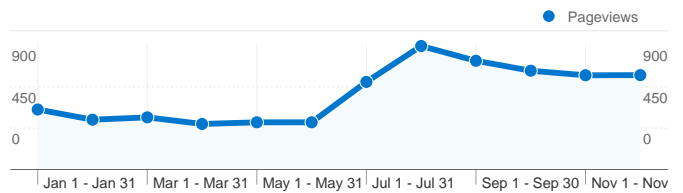

Content Detail: /books-xdirdownload.html

Pageviews
6,589