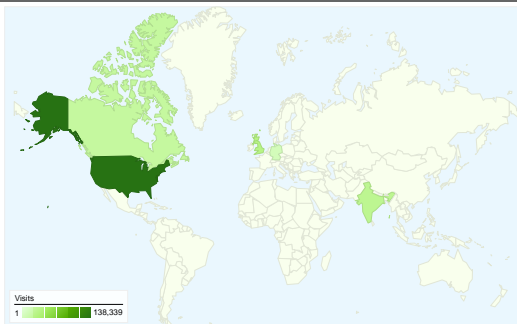

Map Overlay

Content Overview

Pages	Pageviews	% Pageviews
/forum/active.asp	295,852	14.92%
/forum/index.html	106,489	5.37%
/index.html	99,302	5.01%
/forum/default.asp	53,805	2.71%
/forum/forum.asp?FORUM_ID=	47,348	2.39%