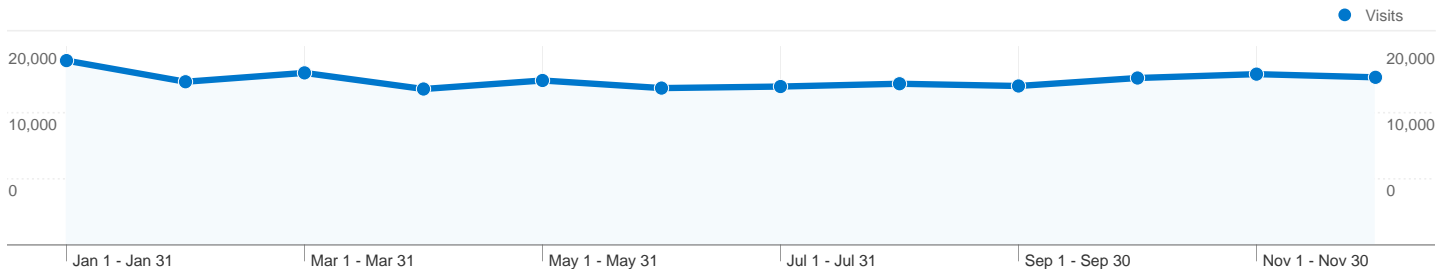

00:01:30 Time on Page

50.23% Bounce Rate

25.43% % Exit

\$0.00 \$ Index

330,947 visits came from 197 countries/territories

Site Usage

Country/Territory	Visits	Pages/Visit	Avg. Time on Site	% New Visits	Bounce Rate
Visits 330,947 % of Site Total: 100.00%	Pages/Visit 5.99 Site Avg: 5.99 (0.00%)	Avg. Time on Site 00:06:49 Site Avg: 00:06:49 (0.00%)	% New Visits 39.65% Site Avg: 39.55% (0.26%)	Bounce Rate 45.35% Site Avg: 45.35% (0.00%)	
United States	138,339	6.80	00:07:34	38.64%	43.66%
United Kingdom	32,441	6.22	00:07:14	31.77%	43.20%
India	27,360	4.60	00:05:43	62.95%	53.19%
Canada	21,782	6.43	00:06:26	34.50%	50.56%
Germany	10,655	5.36	00:07:18	28.35%	41.21%
Australia	8,536	4.25	00:05:02	50.60%	48.01%
Spain	6,855	7.97	00:05:33	19.39%	34.88%
Sweden	5,192	5.82	00:06:00	25.44%	49.44%
Ireland	4,961	8.87	00:11:40	18.95%	30.16%

Netherlands	4,738	6.15	00:08:05	38.37%	37.84%
					1 - 10 of 197

Pageviews for all visitors

Jan 1, 2010 - Dec 31, 2010

Comparing to: Site

1,983,504 Pageviews

Jan 1, 2010 - Jan 31, 2010	11.45% (227,196)
Feb 1, 2010 - Feb 28, 2010	8.65% (171,568)
Mar 1, 2010 - Mar 31, 2010	9.00% (178,535)
Apr 1, 2010 - Apr 30, 2010	8.48% (168,171)
May 1, 2010 - May 31, 2010	8.46% (167,794)
Jun 1, 2010 - Jun 30, 2010	7.60% (150,738)
Jul 1, 2010 - Jul 31, 2010	7.20% (142,745)
Aug 1, 2010 - Aug 31, 2010	7.65% (151,768)
Sep 1, 2010 - Sep 30, 2010	7.42% (147,246)
Oct 1, 2010 - Oct 31, 2010	7.58% (150,323)
Nov 1, 2010 - Nov 30, 2010	8.22% (163,037)
Dec 1, 2010 - Dec 31, 2010	8.29% (164,383)

New vs. Returning:

Returning Visitor

Jan 1, 2010 - Dec 31, 2010

Comparing to: Site

This visitor type sent 199,718 visits

Site Usage

199,718 Visits

% of Site Total: 60.35%