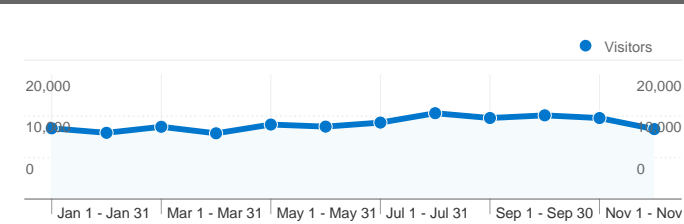

Site Usage

330,947 Visits

45.35% Bounce Rate

1,983,504 Pageviews

00:06:49 Avg. Time on Site

5.99 Pages/Visit

39.55% % New Visits

Visitors Overview

Visitors
133,276

Pageviews for all visitors

Pageviews
1,983,504

New vs. Returning: New Visitor

Visits
131,229

New vs. Returning: Returning Visitor

Visits
199,718

Content Detail: /index.html

295,852 Pageviews

44,072 Unique Views

00:01:13 Time on Page

22.85% Bounce Rate

6.89% % Exit

\$0.00 \$ Index

This page was viewed 6,589 times

6,589 Pageviews

5,254 Unique Views

00:01:22 Time on Page

56.28% Bounce Rate

22.96% % Exit

\$0.00 \$ Index

Pages on this site were viewed a total of 1,983,504 times

1,983,504 Pageviews

1,273,322 Unique Views