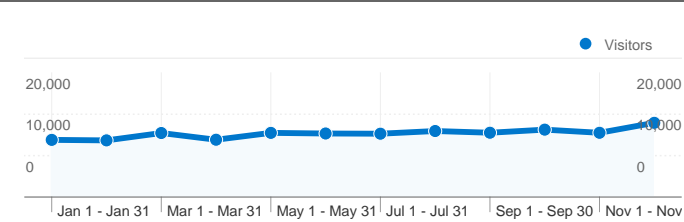

**Site Usage**

280,632 Visits

39.56% Bounce Rate

2,020,749 Pageviews

00:08:12 Avg. Time on Site

7.20 Pages/Visit

39.53% % New Visits

**Visitors Overview**

**Visitors**  
 112,923

**Pageviews for all visitors**

**Pageviews**  
 2,020,749

**New vs. Returning: New Visitor**

**Visits**  
 111,218

**New vs. Returning: Returning Visitor**

**Visits**  
 169,414

## 112,923 people visited this site

**280,632** Visits

**112,923** Absolute Unique Visitors

**2,020,749** Pageviews

**7.20** Average Pageviews

**00:08:12** Time on Site

**39.56%** Bounce Rate

**39.53%** New Visits

**280,632 visits came from 196 countries/territories**

Site Usage

Country/Territory	Visits	Pages/Visit	Avg. Time on Site	% New Visits	Bounce Rate
United States	127,720	7.50	00:08:03	39.55%	40.23%
United Kingdom	21,960	8.42	00:09:15	33.47%	33.23%
India	21,334	6.02	00:07:33	59.22%	46.38%
Canada	18,582	5.70	00:08:16	35.67%	44.38%
Germany	6,104	6.99	00:06:48	31.08%	33.78%
Australia	5,875	4.91	00:06:28	53.33%	49.33%
Czech Republic	5,677	5.19	00:06:42	16.21%	43.30%
Spain	5,354	11.38	00:07:23	16.62%	13.65%
Ireland	5,083	9.15	00:19:44	14.32%	22.60%