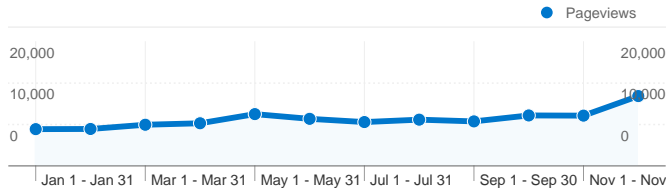

Content Detail: /index.html