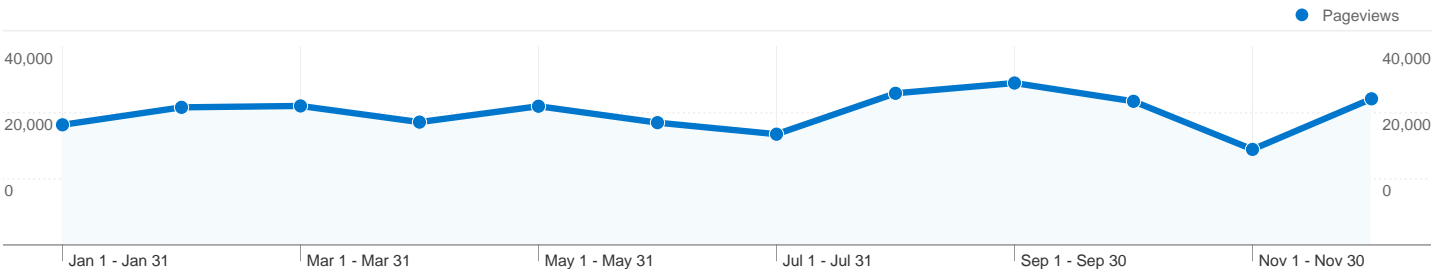

**280,632 visits came from 196 countries/territories**

Site Usage

Country/Territory	Visits	Pages/Visit	Avg. Time on Site	% New Visits	Bounce Rate
United States	127,720	7.50	00:08:03	39.55%	40.23%
United Kingdom	21,960	8.42	00:09:15	33.47%	33.23%
India	21,334	6.02	00:07:33	59.22%	46.38%
Canada	18,582	5.70	00:08:16	35.67%	44.38%
Germany	6,104	6.99	00:06:48	31.08%	33.78%
Australia	5,875	4.91	00:06:28	53.33%	49.33%
Czech Republic	5,677	5.19	00:06:42	16.21%	43.30%
Spain	5,354	11.38	00:07:23	16.62%	13.65%
Ireland	5,083	9.15	00:19:44	14.32%	22.60%

Sweden	<b>4,468</b>	9.58	00:10:44	28.63%	23.77%
					1 - 10 of 196

**This page was viewed 90,433 times**

**90,433** Pageviews

**70,938** Unique Views

**00:01:09** Time on Page

**34.88%** Bounce Rate

**33.49%** % Exit

**\$0.00** \$ Index

**This page was viewed 320,677 times**

 **320,677** Pageviews

 **42,639** Unique Views

 **00:01:14** Time on Page

 **17.47%** Bounce Rate

 **6.27%** % Exit

 **\$0.00** \$ Index