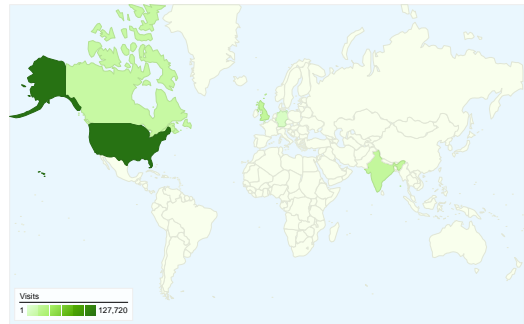

Map Overlay world