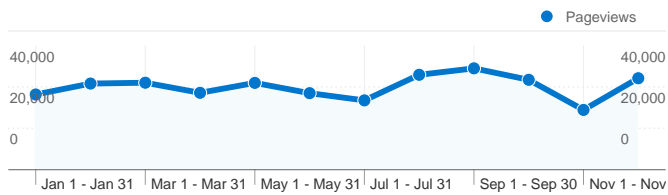

Content Detail: /forum/active.asp