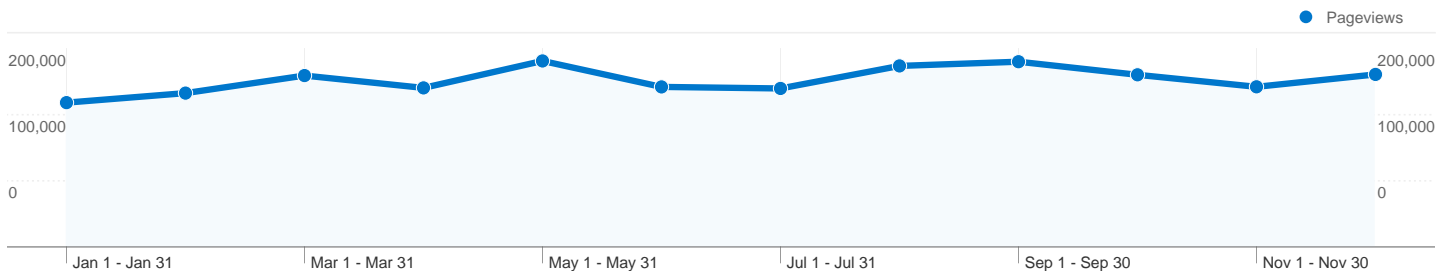

Pageviews for all visitors

Jan 1, 2009 - Dec 31, 2009

Comparing to: Site

2,020,749 Pageviews

Jan 1, 2009 - Jan 31, 2009	7.20% (145,497)
Feb 1, 2009 - Feb 28, 2009	7.68% (155,100)
Mar 1, 2009 - Mar 31, 2009	8.55% (172,806)
Apr 1, 2009 - Apr 30, 2009	7.94% (160,371)
May 1, 2009 - May 31, 2009	9.28% (187,536)
Jun 1, 2009 - Jun 30, 2009	7.99% (161,358)
Jul 1, 2009 - Jul 31, 2009	7.91% (159,809)
Aug 1, 2009 - Aug 31, 2009	9.03% (182,521)
Sep 1, 2009 - Sep 30, 2009	9.24% (186,773)
Oct 1, 2009 - Oct 31, 2009	8.59% (173,563)
Nov 1, 2009 - Nov 30, 2009	7.99% (161,460)
Dec 1, 2009 - Dec 31, 2009	8.61% (173,955)