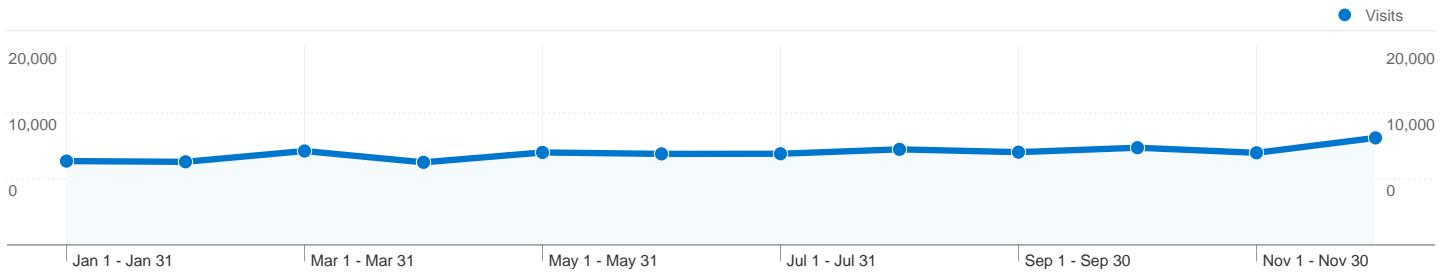

## 112,923 people visited this site

**280,632** Visits

**112,923** Absolute Unique Visitors

**2,020,749** Pageviews

**7.20** Average Pageviews

**00:08:12** Time on Site

**39.56%** Bounce Rate

**39.53%** New Visits

# New vs. Returning:

New Visitor

Jan 1, 2009 - Dec 31, 2009

Comparing to: Site

## This visitor type sent 111,218 visits

**280,632 visits came from 196 countries/territories**

Site Usage

Country/Territory	Visits	Pages/Visit	Avg. Time on Site	% New Visits	Bounce Rate
United States	127,720	7.50	00:08:03	39.55%	40.23%
United Kingdom	21,960	8.42	00:09:15	33.47%	33.23%
India	21,334	6.02	00:07:33	59.22%	46.38%
Canada	18,582	5.70	00:08:16	35.67%	44.38%
Germany	6,104	6.99	00:06:48	31.08%	33.78%
Australia	5,875	4.91	00:06:28	53.33%	49.33%
Czech Republic	5,677	5.19	00:06:42	16.21%	43.30%
Spain	5,354	11.38	00:07:23	16.62%	13.65%
Ireland	5,083	9.15	00:19:44	14.32%	22.60%