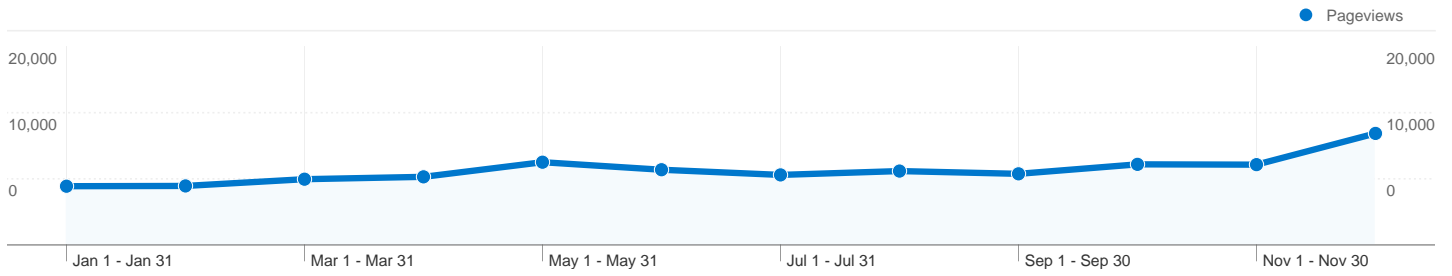

This page was viewed 90,433 times

90,433 Pageviews

70,938 Unique Views

00:01:09 Time on Page

34.88% Bounce Rate

33.49% % Exit

$0.00 $ Index