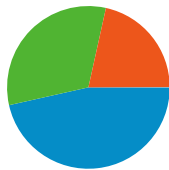

Traffic Sources Overview