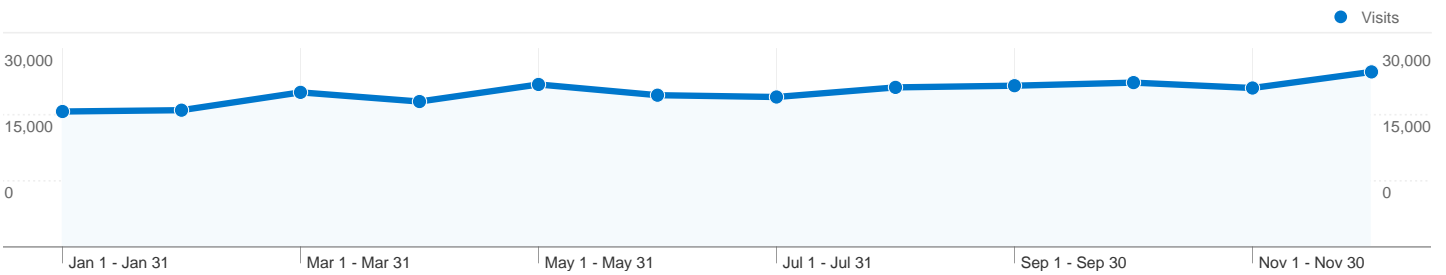

**\$0.00** \$ Index

**This page was viewed 320,677 times**

 **320,677** Pageviews

 **42,639** Unique Views

 **00:01:14** Time on Page

 **17.47%** Bounce Rate

 **6.27%** % Exit

 **\$0.00** \$ Index