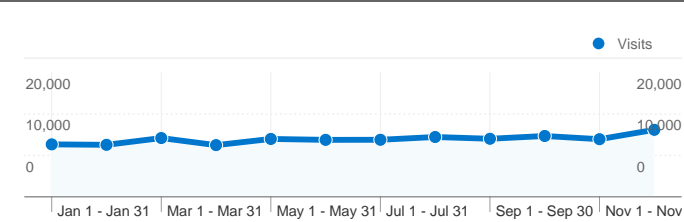

**Site Usage**

280,632 Visits

39.56% Bounce Rate

2,020,749 Pageviews

00:08:12 Avg. Time on Site

7.20 Pages/Visit

39.53% % New Visits

**Visitors Overview**

**Visitors**  
 112,923

**Pageviews for all visitors**

**Pageviews**  
 2,020,749

**New vs. Returning: New Visitor**

**Visits**  
 111,218

**New vs. Returning: Returning Visitor**

**Visits**  
 169,414

### Site Usage

**169,414 Visits**

% of Site Total: 60.37%

**9.01 Pages/Visit**

Site Avg: 7.20 (25.07%)

**00:10:35 Avg. Time on Site**

Site Avg: 00:08:12 (29.22%)

**0.00% % New Visits**

**280,632 visits came from 196 countries/territories**

Site Usage

Country/Territory	Visits	Pages/Visit	Avg. Time on Site	% New Visits	Bounce Rate
United States	127,720	7.50	00:08:03	39.55%	40.23%
United Kingdom	21,960	8.42	00:09:15	33.47%	33.23%
India	21,334	6.02	00:07:33	59.22%	46.38%
Canada	18,582	5.70	00:08:16	35.67%	44.38%
Germany	6,104	6.99	00:06:48	31.08%	33.78%
Australia	5,875	4.91	00:06:28	53.33%	49.33%
Czech Republic	5,677	5.19	00:06:42	16.21%	43.30%
Spain	5,354	11.38	00:07:23	16.62%	13.65%
Ireland	5,083	9.15	00:19:44	14.32%	22.60%