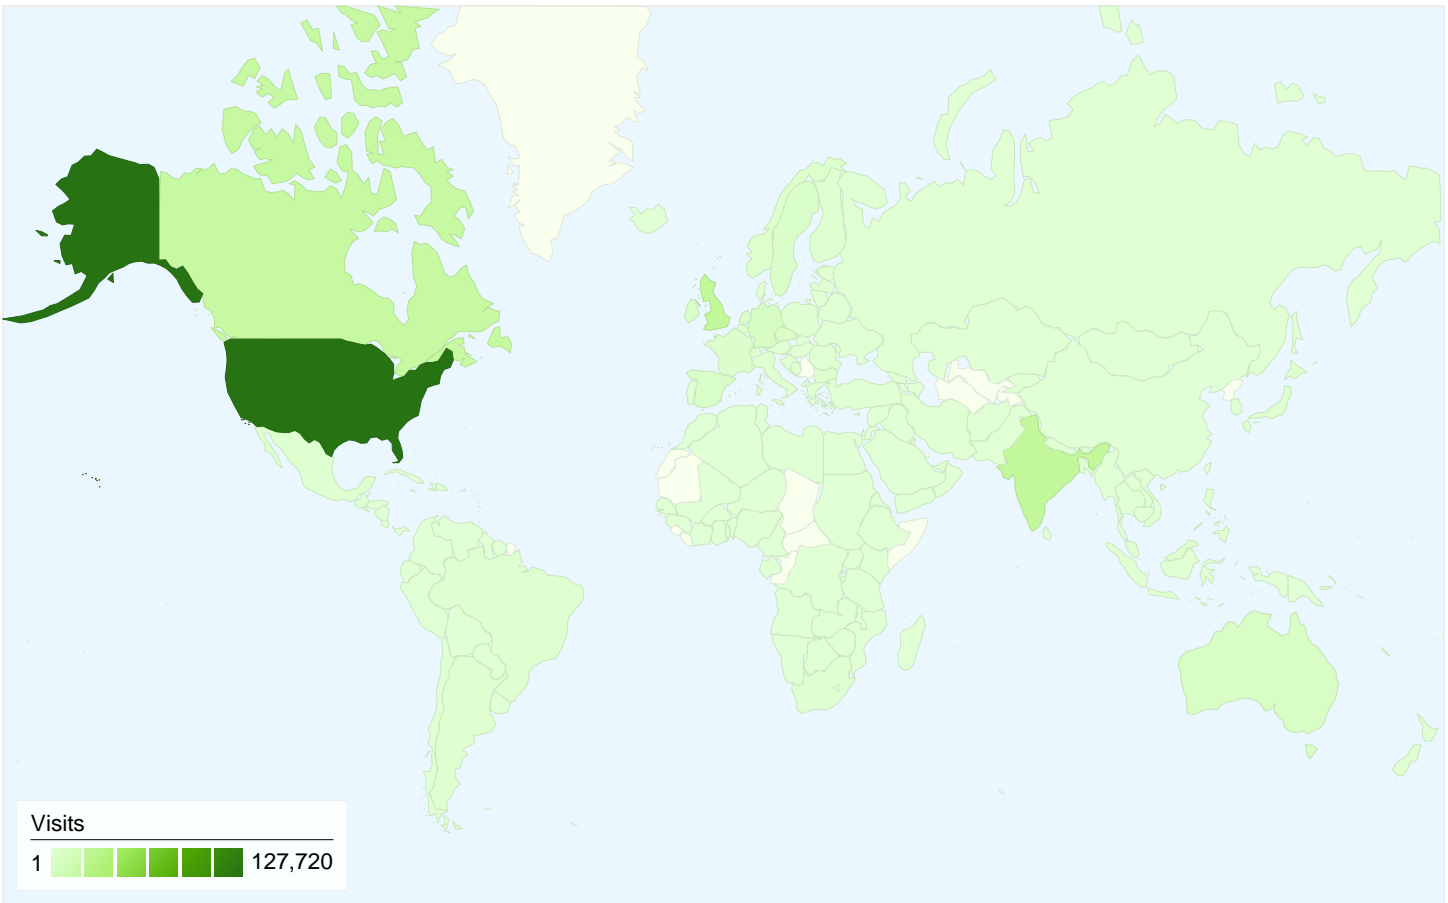

## This visitor type sent 169,414 visits

### This page was viewed 23,816 times

23,816 Pageviews

13,503 Unique Views

00:01:22 Time on Page

51.52% Bounce Rate

20.20% % Exit

\$0.00 \$ Index

Pages on this site were viewed a total of 2,020,749 times

 2,020,749 Pageviews

 1,200,868 Unique Views

 39.56% Bounce Rate

**280,632 visits came from 196 countries/territories**

Site Usage

Country/Territory	Visits	Pages/Visit	Avg. Time on Site	% New Visits	Bounce Rate
United States	127,720	7.50	00:08:03	39.55%	40.23%
United Kingdom	21,960	8.42	00:09:15	33.47%	33.23%
India	21,334	6.02	00:07:33	59.22%	46.38%
Canada	18,582	5.70	00:08:16	35.67%	44.38%
Germany	6,104	6.99	00:06:48	31.08%	33.78%
Australia	5,875	4.91	00:06:28	53.33%	49.33%
Czech Republic	5,677	5.19	00:06:42	16.21%	43.30%
Spain	5,354	11.38	00:07:23	16.62%	13.65%
Ireland	5,083	9.15	00:19:44	14.32%	22.60%