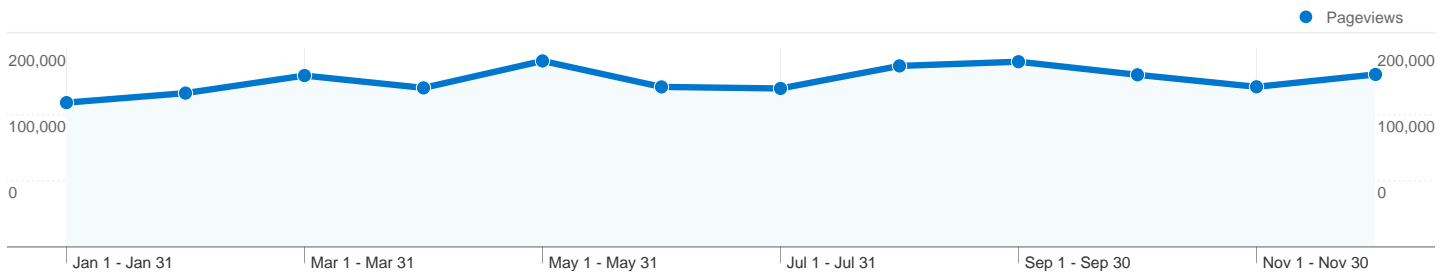

### Site Usage

**169,414 Visits**

% of Site Total: 60.37%

**9.01 Pages/Visit**

Site Avg: 7.20 (25.07%)

**00:10:35 Avg. Time on Site**

Site Avg: 00:08:12 (29.22%)

**0.00% % New Visits**

### This page was viewed 23,816 times

23,816 Pageviews

13,503 Unique Views

00:01:22 Time on Page

51.52% Bounce Rate

20.20% % Exit

\$0.00 \$ Index

Pages on this site were viewed a total of 2,020,749 times

 2,020,749 Pageviews

 1,200,868 Unique Views

 39.56% Bounce Rate