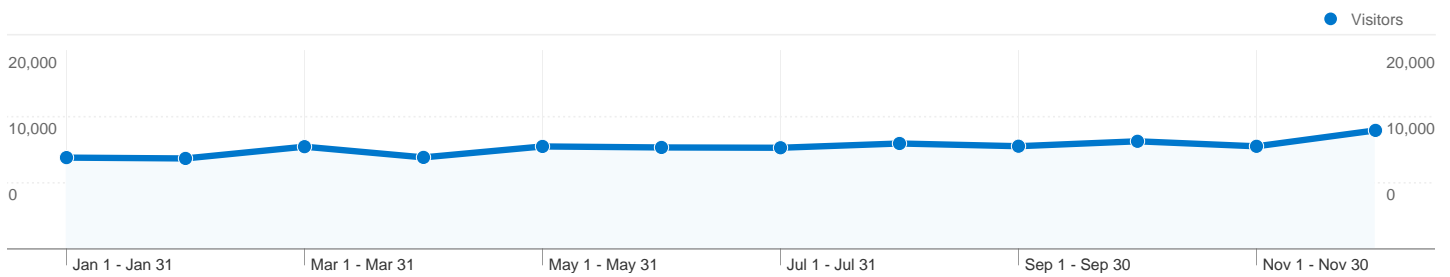

# Pageviews for all visitors

Jan 1, 2009 - Dec 31, 2009

Comparing to: Site

**2,020,749** Pageviews

Jan 1, 2009 - Jan 31, 2009	7.20% (145,497)
Feb 1, 2009 - Feb 28, 2009	7.68% (155,100)
Mar 1, 2009 - Mar 31, 2009	8.55% (172,806)
Apr 1, 2009 - Apr 30, 2009	7.94% (160,371)
May 1, 2009 - May 31, 2009	9.28% (187,536)
Jun 1, 2009 - Jun 30, 2009	7.99% (161,358)
Jul 1, 2009 - Jul 31, 2009	7.91% (159,809)
Aug 1, 2009 - Aug 31, 2009	9.03% (182,521)
Sep 1, 2009 - Sep 30, 2009	9.24% (186,773)
Oct 1, 2009 - Oct 31, 2009	8.59% (173,563)
Nov 1, 2009 - Nov 30, 2009	7.99% (161,460)
Dec 1, 2009 - Dec 31, 2009	8.61% (173,955)

## 112,923 people visited this site

**280,632** Visits

**112,923** Absolute Unique Visitors

**2,020,749** Pageviews

**7.20** Average Pageviews

**00:08:12** Time on Site

**39.56%** Bounce Rate

**39.53%** New Visits

## This visitor type sent 111,218 visits

**280,632 visits came from 196 countries/territories**

Site Usage

Country/Territory	Visits	Pages/Visit	Avg. Time on Site	% New Visits	Bounce Rate
United States	127,720	7.50	00:08:03	39.55%	40.23%
United Kingdom	21,960	8.42	00:09:15	33.47%	33.23%
India	21,334	6.02	00:07:33	59.22%	46.38%
Canada	18,582	5.70	00:08:16	35.67%	44.38%
Germany	6,104	6.99	00:06:48	31.08%	33.78%
Australia	5,875	4.91	00:06:28	53.33%	49.33%
Czech Republic	5,677	5.19	00:06:42	16.21%	43.30%
Spain	5,354	11.38	00:07:23	16.62%	13.65%
Ireland	5,083	9.15	00:19:44	14.32%	22.60%