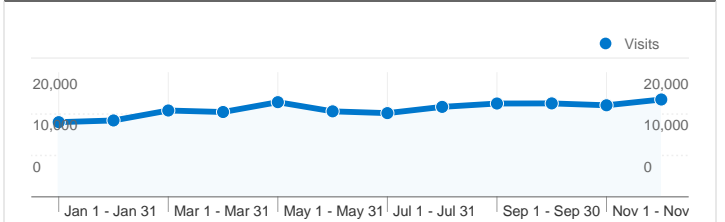

**Site Usage**

280,632 Visits

39.56% Bounce Rate

2,020,749 Pageviews

00:08:12 Avg. Time on Site

7.20 Pages/Visit

39.53% % New Visits

**Visitors Overview**

**Visitors**  
 112,923

**Pageviews for all visitors**

**Pageviews**  
 2,020,749

**New vs. Returning: New Visitor**

**Visits**  
 111,218

**New vs. Returning: Returning Visitor**

**Visits**  
 169,414

## 112,923 people visited this site

**280,632** Visits

**112,923** Absolute Unique Visitors

**2,020,749** Pageviews

**7.20** Average Pageviews

**00:08:12** Time on Site

**39.56%** Bounce Rate

**39.53%** New Visits

**280,632 visits came from 196 countries/territories**

Site Usage

Country/Territory	Visits	Pages/Visit	Avg. Time on Site	% New Visits	Bounce Rate
United States	127,720	7.50	00:08:03	39.55%	40.23%
United Kingdom	21,960	8.42	00:09:15	33.47%	33.23%
India	21,334	6.02	00:07:33	59.22%	46.38%
Canada	18,582	5.70	00:08:16	35.67%	44.38%
Germany	6,104	6.99	00:06:48	31.08%	33.78%
Australia	5,875	4.91	00:06:28	53.33%	49.33%
Czech Republic	5,677	5.19	00:06:42	16.21%	43.30%
Spain	5,354	11.38	00:07:23	16.62%	13.65%
Ireland	5,083	9.15	00:19:44	14.32%	22.60%