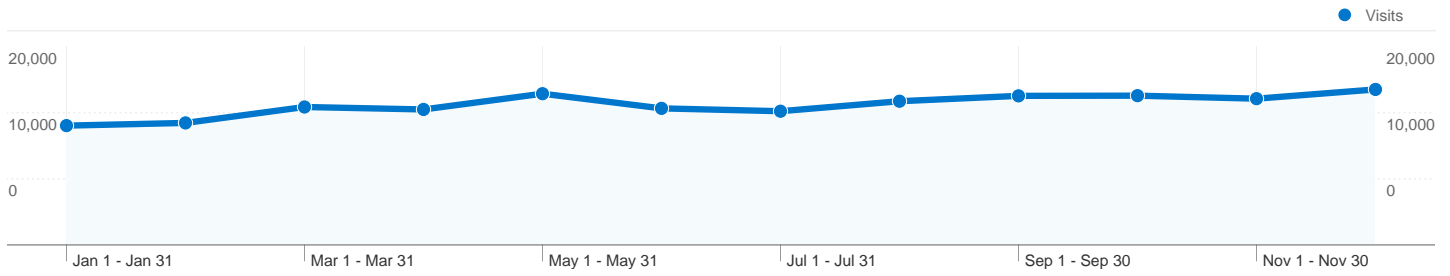

### Site Usage

**111,218 Visits**

% of Site Total: 39.63%

**4.45 Pages/Visit**

Site Avg: 7.20 (-38.18%)

**00:04:33 Avg. Time on Site**

Site Avg: 00:08:12 (-44.50%)

**100.00% % New Visits**

Site Avg: 39.53% (152.98%)

**57.62% Bounce Rate**

Site Avg: 39.56% (45.63%)

# New vs. Returning:

Returning Visitor

Jan 1, 2009 - Dec 31, 2009

Comparing to: Site

## This visitor type sent 169,414 visits