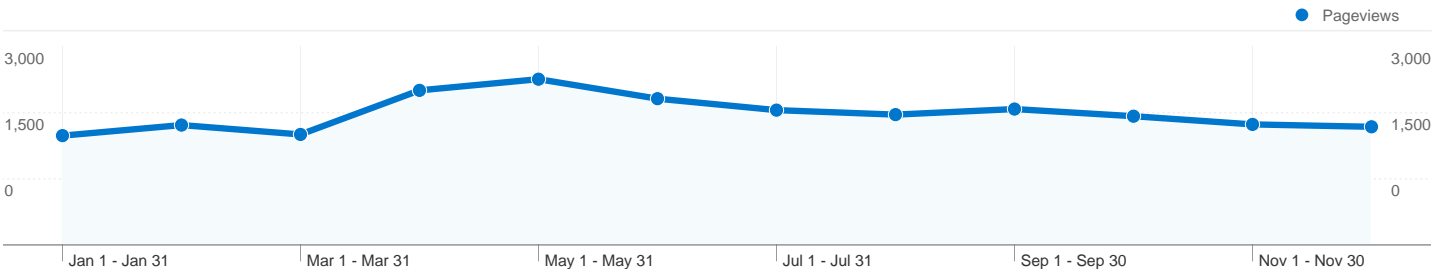

## This visitor type sent 169,414 visits

### Site Usage

**169,414 Visits**

% of Site Total: 60.37%

**9.01 Pages/Visit**

Site Avg: 7.20 (25.07%)

**00:10:35 Avg. Time on Site**

Site Avg: 00:08:12 (29.22%)

**0.00% % New Visits**

### This page was viewed 23,816 times

23,816 Pageviews

13,503 Unique Views

00:01:22 Time on Page

51.52% Bounce Rate

20.20% % Exit

\$0.00 \$ Index

Pages on this site were viewed a total of 2,020,749 times