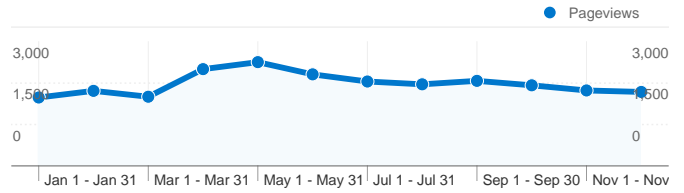

Content Detail: /books.html