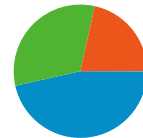

- **Search Engines**
  130,467.00 (46.49%)
- **Direct Traffic**
  89,724.00 (31.97%)
- **Referring Sites**
  60,283.00 (21.48%)
- **Other**
  158 (0.06%)

Top Traffic Sources

Sources	Visits	% visits	Keywords	Visits	% visits
google (organic)	118,208	42.12%	advanced yoga practices	5,283	4.05%
(direct) ((none))	89,724	31.97%	ayp yoga	4,755	3.64%
aypsite.com (referral)	11,907	4.24%	ayp	3,573	2.74%
yahoo (organic)	7,458	2.66%	yogani	2,196	1.68%
stumbleupon.com (referral)	4,442	1.58%	aypsite	1,930	1.48%