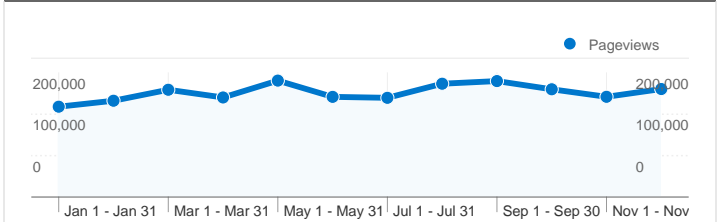

**Site Usage**

280,632 Visits

39.56% Bounce Rate

2,020,749 Pageviews

00:08:12 Avg. Time on Site

7.20 Pages/Visit

39.53% % New Visits

**Visitors Overview**

**Visitors**  
 112,923

**Pageviews for all visitors**

**Pageviews**  
 2,020,749

**New vs. Returning: New Visitor**

**Visits**  
 111,218

**New vs. Returning: Returning Visitor**

**Visits**  
 169,414

## 112,923 people visited this site

**280,632** Visits

**112,923** Absolute Unique Visitors

**2,020,749** Pageviews

**7.20** Average Pageviews

**00:08:12** Time on Site

**39.56%** Bounce Rate

**39.53%** New Visits

**280,632 visits came from 196 countries/territories**

Site Usage

Country/Territory	Visits	Pages/Visit	Avg. Time on Site	% New Visits	Bounce Rate
United States	127,720	7.50	00:08:03	39.55%	40.23%
United Kingdom	21,960	8.42	00:09:15	33.47%	33.23%
India	21,334	6.02	00:07:33	59.22%	46.38%
Canada	18,582	5.70	00:08:16	35.67%	44.38%
Germany	6,104	6.99	00:06:48	31.08%	33.78%
Australia	5,875	4.91	00:06:28	53.33%	49.33%
Czech Republic	5,677	5.19	00:06:42	16.21%	43.30%
Spain	5,354	11.38	00:07:23	16.62%	13.65%
Ireland	5,083	9.15	00:19:44	14.32%	22.60%