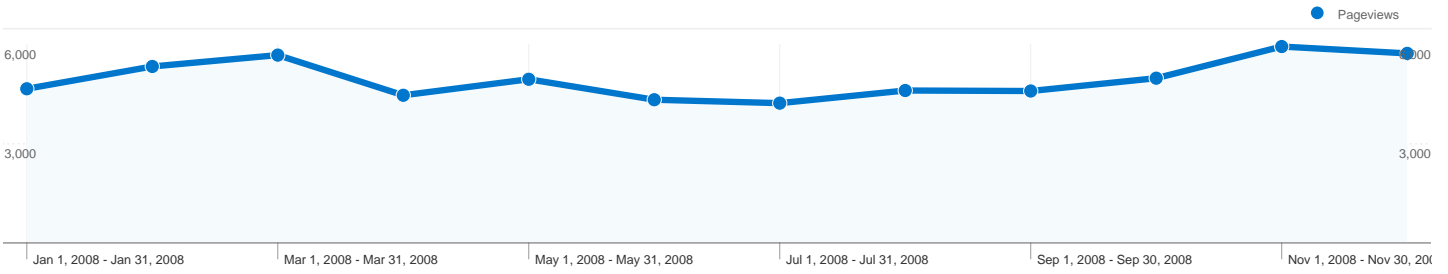

 **12,294** Unique Views

 **00:01:43** Time on Page

 **55.08%** Bounce Rate

 **28.57%** % Exit

 **\$0.00** \$ Index

Pages on this site were viewed a total of 1,604,371 times

1,604,371 Pageviews

984,590 Unique Views

218,804 visits came from 183 countries/territories

Site Usage

Visits	Pages/Visit	Avg. Time on Site	% New Visits	Bounce Rate	
218,804 % of Site Total: 100.00%	7.33 Site Avg: 7.33 (0.00%)	00:08:09 Site Avg: 00:08:09 (0.00%)	37.26% Site Avg: 37.16% (0.28%)	35.82% Site Avg: 35.82% (0.00%)	
Country/Territory	Visits	Pages/Visit	Avg. Time on Site	% New Visits	Bounce Rate
United States	110,787	7.44	00:08:12	35.27%	35.45%
United Kingdom	17,705	8.11	00:06:59	31.08%	29.03%
India	13,667	6.43	00:08:32	59.56%	43.29%
Canada	12,023	7.06	00:06:42	35.91%	34.63%
France	6,531	4.90	00:05:49	17.72%	29.64%
Germany	4,940	7.95	00:07:46	36.15%	25.99%
Sweden	4,875	9.78	00:10:39	21.60%	27.59%
Australia	3,513	5.26	00:07:50	57.59%	47.08%
Ireland	3,046	7.41	00:11:26	15.00%	36.15%
Portugal	2,680	8.12	00:14:35	8.13%	23.62%