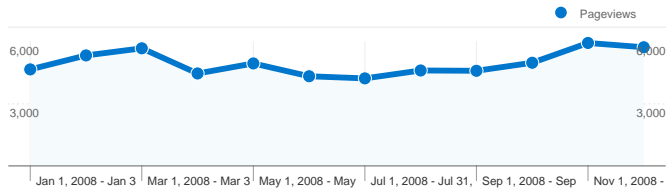

Site Usage

218,804 Visits

35.82% Bounce Rate

1,604,371 Pageviews

00:08:09 Avg. Time on Site

7.33 Pages/Visit

37.16% % New Visits

Visitors Overview

Visitors
82,492

Pageviews for all visitors

Pageviews
1,604,371

New vs. Returning: New Visitor

Visits
81,533

New vs. Returning: Returning Visitor

Visits
137,271

Content Detail: /index.html

82,492 people visited this site

218,804 Visits

82,492 Absolute Unique Visitors

1,604,371 Pageviews

7.33 Average Pageviews

00:08:09 Time on Site

35.82% Bounce Rate

37.16% New Visits

218,804 visits came from 183 countries/territories

Site Usage

Visits	Pages/Visit	Avg. Time on Site	% New Visits	Bounce Rate	
218,804 % of Site Total: 100.00%	7.33 Site Avg: 7.33 (0.00%)	00:08:09 Site Avg: 00:08:09 (0.00%)	37.26% Site Avg: 37.16% (0.28%)	35.82% Site Avg: 35.82% (0.00%)	
Country/Territory	Visits	Pages/Visit	Avg. Time on Site	% New Visits	Bounce Rate
United States	110,787	7.44	00:08:12	35.27%	35.45%
United Kingdom	17,705	8.11	00:06:59	31.08%	29.03%
India	13,667	6.43	00:08:32	59.56%	43.29%
Canada	12,023	7.06	00:06:42	35.91%	34.63%
France	6,531	4.90	00:05:49	17.72%	29.64%
Germany	4,940	7.95	00:07:46	36.15%	25.99%
Sweden	4,875	9.78	00:10:39	21.60%	27.59%
Australia	3,513	5.26	00:07:50	57.59%	47.08%
Ireland	3,046	7.41	00:11:26	15.00%	36.15%
Portugal	2,680	8.12	00:14:35	8.13%	23.62%