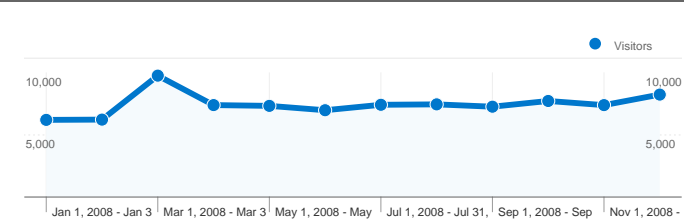

Site Usage

218,804 Visits

35.82% Bounce Rate

1,604,371 Pageviews

00:08:09 Avg. Time on Site

7.33 Pages/Visit

37.16% % New Visits

Visitors Overview

Visitors
82,492

Pageviews for all visitors

Pageviews
1,604,371

New vs. Returning: New Visitor

Visits
81,533

New vs. Returning: Returning Visitor

Visits
137,271

Content Detail: /index.html

82,492 people visited this site

218,804 Visits

82,492 Absolute Unique Visitors

1,604,371 Pageviews

7.33 Average Pageviews

00:08:09 Time on Site

35.82% Bounce Rate

37.16% New Visits

218,804 visits came from 183 countries/territories

Site Usage

Visits	Pages/Visit	Avg. Time on Site	% New Visits	Bounce Rate	
218,804 % of Site Total: 100.00%	7.33 Site Avg: 7.33 (0.00%)	00:08:09 Site Avg: 00:08:09 (0.00%)	37.26% Site Avg: 37.16% (0.28%)	35.82% Site Avg: 35.82% (0.00%)	
Country/Territory	Visits	Pages/Visit	Avg. Time on Site	% New Visits	Bounce Rate
United States	110,787	7.44	00:08:12	35.27%	35.45%
United Kingdom	17,705	8.11	00:06:59	31.08%	29.03%
India	13,667	6.43	00:08:32	59.56%	43.29%
Canada	12,023	7.06	00:06:42	35.91%	34.63%
France	6,531	4.90	00:05:49	17.72%	29.64%
Germany	4,940	7.95	00:07:46	36.15%	25.99%
Sweden	4,875	9.78	00:10:39	21.60%	27.59%
Australia	3,513	5.26	00:07:50	57.59%	47.08%
Ireland	3,046	7.41	00:11:26	15.00%	36.15%
Portugal	2,680	8.12	00:14:35	8.13%	23.62%