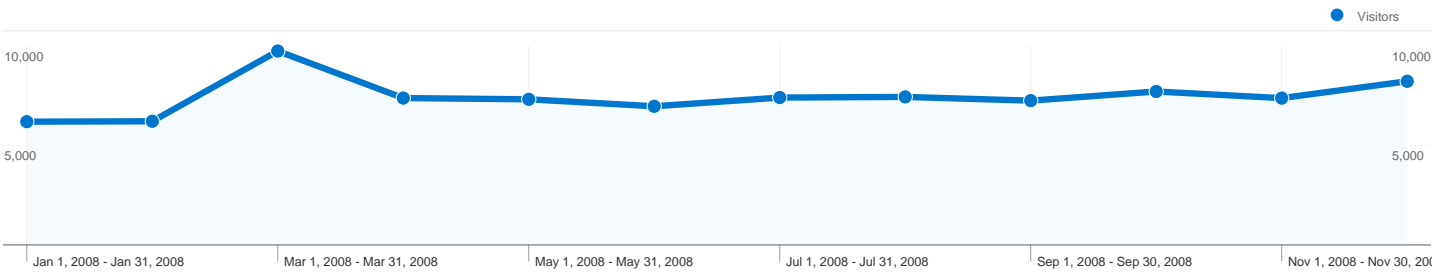

Site Usage

218,804 Visits

35.82% Bounce Rate

1,604,371 Pageviews

00:08:09 Avg. Time on Site

7.33 Pages/Visit

37.16% % New Visits

Visitors Overview

Traffic Sources Overview

Map Overlay world

Pageviews for all visitors

Jan 1, 2008 - Dec 31, 2008

Comparing to: Site

1,604,371 Pageviews

Jan 1, 2008 - Jan 31, 2008	7.71% (123,628)
Feb 1, 2008 - Feb 29, 2008	8.38% (134,400)
Mar 1, 2008 - Mar 31, 2008	10.00% (160,429)
Apr 1, 2008 - Apr 30, 2008	9.16% (146,951)
May 1, 2008 - May 31, 2008	8.31% (133,251)
Jun 1, 2008 - Jun 30, 2008	6.43% (103,207)
Jul 1, 2008 - Jul 31, 2008	6.57% (105,389)
Aug 1, 2008 - Aug 31, 2008	7.51% (120,460)
Sep 1, 2008 - Sep 30, 2008	7.93% (127,242)
Oct 1, 2008 - Oct 31, 2008	8.50% (136,403)
Nov 1, 2008 - Nov 30, 2008	10.57% (169,617)
Dec 1, 2008 - Dec 31, 2008	8.94% (143,394)

82,492 people visited this site

218,804 Visits

82,492 Absolute Unique Visitors

1,604,371 Pageviews

7.33 Average Pageviews

00:08:09 Time on Site

35.82% Bounce Rate

37.16% New Visits

218,804 visits came from 183 countries/territories

Site Usage

Visits	Pages/Visit	Avg. Time on Site	% New Visits	Bounce Rate	
218,804 % of Site Total: 100.00%	7.33 Site Avg: 7.33 (0.00%)	00:08:09 Site Avg: 00:08:09 (0.00%)	37.26% Site Avg: 37.16% (0.28%)	35.82% Site Avg: 35.82% (0.00%)	
Country/Territory	Visits	Pages/Visit	Avg. Time on Site	% New Visits	Bounce Rate
United States	110,787	7.44	00:08:12	35.27%	35.45%
United Kingdom	17,705	8.11	00:06:59	31.08%	29.03%
India	13,667	6.43	00:08:32	59.56%	43.29%
Canada	12,023	7.06	00:06:42	35.91%	34.63%
France	6,531	4.90	00:05:49	17.72%	29.64%
Germany	4,940	7.95	00:07:46	36.15%	25.99%
Sweden	4,875	9.78	00:10:39	21.60%	27.59%
Australia	3,513	5.26	00:07:50	57.59%	47.08%
Ireland	3,046	7.41	00:11:26	15.00%	36.15%
Portugal	2,680	8.12	00:14:35	8.13%	23.62%