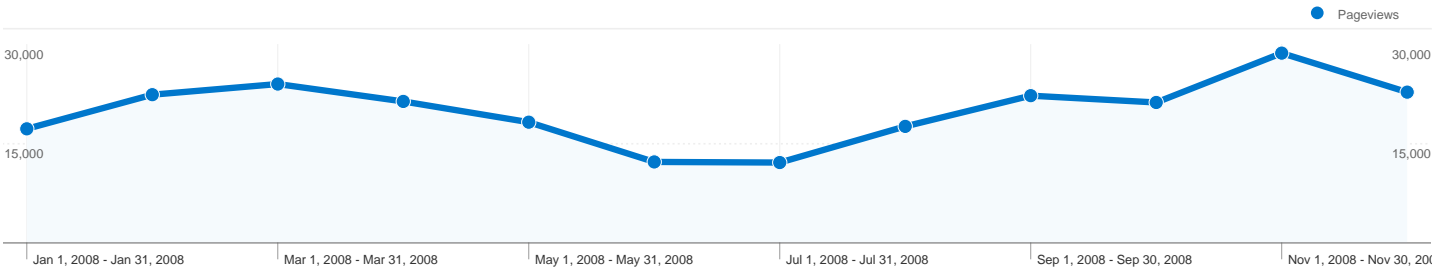

 **12,294** Unique Views

 **00:01:43** Time on Page

 **55.08%** Bounce Rate

 **28.57%** % Exit

 **\$0.00** \$ Index

Pages on this site were viewed a total of 1,604,371 times

1,604,371 Pageviews

984,590 Unique Views

218,804 visits came from 183 countries/territories

Site Usage

Visits	Pages/Visit	Avg. Time on Site	% New Visits	Bounce Rate	
218,804 % of Site Total: 100.00%	7.33 Site Avg: 7.33 (0.00%)	00:08:09 Site Avg: 00:08:09 (0.00%)	37.26% Site Avg: 37.16% (0.28%)	35.82% Site Avg: 35.82% (0.00%)	
Country/Territory	Visits	Pages/Visit	Avg. Time on Site	% New Visits	Bounce Rate
United States	110,787	7.44	00:08:12	35.27%	35.45%
United Kingdom	17,705	8.11	00:06:59	31.08%	29.03%
India	13,667	6.43	00:08:32	59.56%	43.29%
Canada	12,023	7.06	00:06:42	35.91%	34.63%
France	6,531	4.90	00:05:49	17.72%	29.64%
Germany	4,940	7.95	00:07:46	36.15%	25.99%
Sweden	4,875	9.78	00:10:39	21.60%	27.59%
Australia	3,513	5.26	00:07:50	57.59%	47.08%
Ireland	3,046	7.41	00:11:26	15.00%	36.15%
Portugal	2,680	8.12	00:14:35	8.13%	23.62%

This page was viewed 59,528 times

 **59,528** Pageviews

 **50,891** Unique Views

 **00:00:57** Time on Page

 **32.57%** Bounce Rate

 **32.32%** % Exit

 **\$0.00** \$ Index

This page was viewed **240,455** times

240,455 Pageviews

41,930 Unique Views

00:01:09 Time on Page

19.42% Bounce Rate

7.93% % Exit

\$0.00 \$ Index

All traffic sources sent a total of 218,804 visits

-  30.70% Direct Traffic
-  23.02% Referring Sites
-  46.24% Search Engines