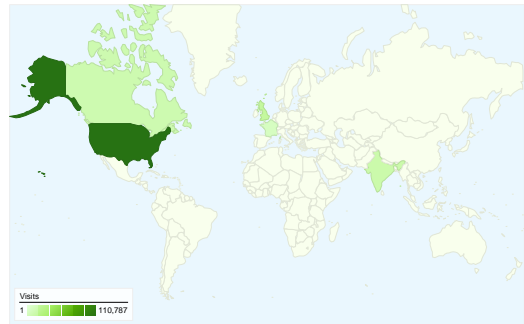

Traffic Sources Overview

Map Overlay world

Pageviews for all visitors

Jan 1, 2008 - Dec 31, 2008

Comparing to: Site

1,604,371 Pageviews

Jan 1, 2008 - Jan 31, 2008	7.71% (123,628)
Feb 1, 2008 - Feb 29, 2008	8.38% (134,400)
Mar 1, 2008 - Mar 31, 2008	10.00% (160,429)
Apr 1, 2008 - Apr 30, 2008	9.16% (146,951)
May 1, 2008 - May 31, 2008	8.31% (133,251)
Jun 1, 2008 - Jun 30, 2008	6.43% (103,207)
Jul 1, 2008 - Jul 31, 2008	6.57% (105,389)
Aug 1, 2008 - Aug 31, 2008	7.51% (120,460)
Sep 1, 2008 - Sep 30, 2008	7.93% (127,242)
Oct 1, 2008 - Oct 31, 2008	8.50% (136,403)
Nov 1, 2008 - Nov 30, 2008	10.57% (169,617)
Dec 1, 2008 - Dec 31, 2008	8.94% (143,394)

82,492 people visited this site

218,804 Visits

82,492 Absolute Unique Visitors

1,604,371 Pageviews

7.33 Average Pageviews

00:08:09 Time on Site

35.82% Bounce Rate

37.16% New Visits

218,804 visits came from 183 countries/territories

Site Usage

Visits	Pages/Visit	Avg. Time on Site	% New Visits	Bounce Rate	
218,804 % of Site Total: 100.00%	7.33 Site Avg: 7.33 (0.00%)	00:08:09 Site Avg: 00:08:09 (0.00%)	37.26% Site Avg: 37.16% (0.28%)	35.82% Site Avg: 35.82% (0.00%)	
Country/Territory	Visits	Pages/Visit	Avg. Time on Site	% New Visits	Bounce Rate
United States	110,787	7.44	00:08:12	35.27%	35.45%
United Kingdom	17,705	8.11	00:06:59	31.08%	29.03%
India	13,667	6.43	00:08:32	59.56%	43.29%
Canada	12,023	7.06	00:06:42	35.91%	34.63%
France	6,531	4.90	00:05:49	17.72%	29.64%
Germany	4,940	7.95	00:07:46	36.15%	25.99%
Sweden	4,875	9.78	00:10:39	21.60%	27.59%
Australia	3,513	5.26	00:07:50	57.59%	47.08%
Ireland	3,046	7.41	00:11:26	15.00%	36.15%
Portugal	2,680	8.12	00:14:35	8.13%	23.62%

240,455 Pageviews

41,930 Unique Views

00:01:09 Time on Page

19.42% Bounce Rate

7.93% % Exit

\$0.00 \$ Index

All traffic sources sent a total of 218,804 visits

-  30.70% Direct Traffic
-  23.02% Referring Sites
-  46.24% Search Engines