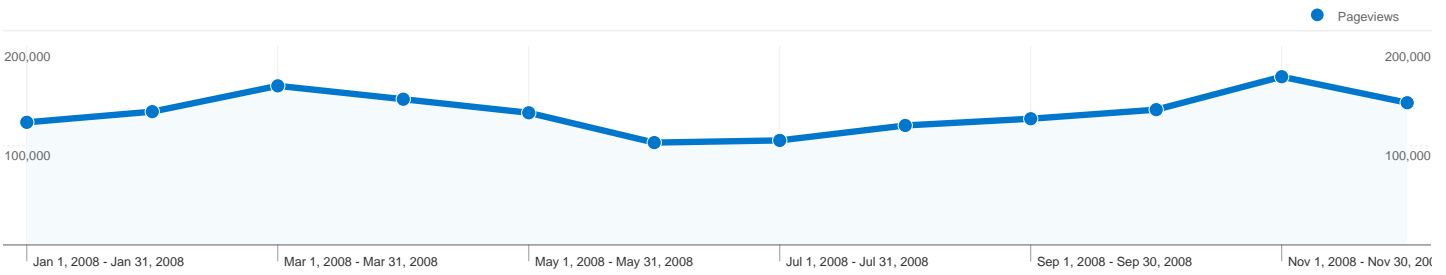

82,492 people visited this site

218,804 Visits

82,492 Absolute Unique Visitors

1,604,371 Pageviews

7.33 Average Pageviews

00:08:09 Time on Site

35.82% Bounce Rate

37.16% New Visits

Returning Visitor

Jan 1, 2008 - Dec 31, 2008
Comparing to: Site

This visitor type sent 137,271 visits

Site Usage

137,271 Visits

% of Site Total: 62.74%

9.19 Pages/Visit

Site Avg: 7.33 (25.34%)

00:10:24 Avg. Time on Site

Site Avg: 00:08:09 (27.70%)

0.00% % New Visits

Site Avg: 37.16% (-100.00%)

23.01% Bounce Rate

Site Avg: 35.82% (-35.77%)

This page was viewed 17,882 times

 **17,882** Pageviews

 **12,294** Unique Views

 **00:01:43** Time on Page

 **55.08%** Bounce Rate

 **28.57%** % Exit

 **\$0.00** \$ Index

Pages on this site were viewed a total of 1,604,371 times

1,604,371 Pageviews

984,590 Unique Views