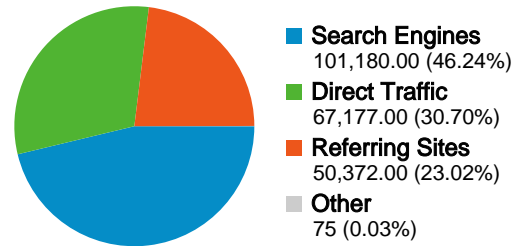

240,455 Pageviews

41,930 Unique Views

00:01:09 Time on Page

19.42% Bounce Rate

7.93% % Exit

\$0.00 \$ Index

All traffic sources sent a total of 218,804 visits

-  30.70% Direct Traffic
-  23.02% Referring Sites
-  46.24% Search Engines

Top Traffic Sources

Sources	Visits	% visits	Keywords	Visits	% visits
google (organic)	89,826	41.05%	advanced yoga practices	5,376	5.31%
(direct) ((none))	67,177	30.70%	ayp yoga	2,768	2.74%
aypsite.com (referral)	15,812	7.23%	ayp forum	2,535	2.51%
yahoo (organic)	8,149	3.72%	aypsite.org	1,898	1.88%
stumbleupon.com (referral)	5,046	2.31%	aypsite	1,593	1.57%