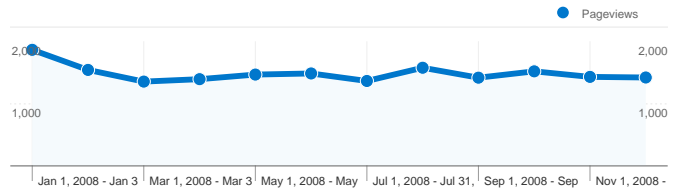

Content Detail: /books.html