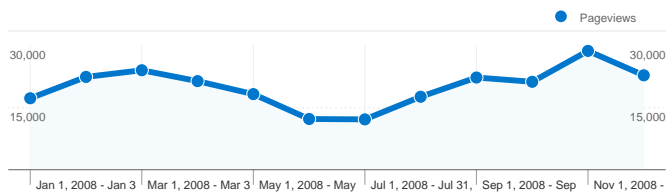

Content Detail: /forum/active.asp