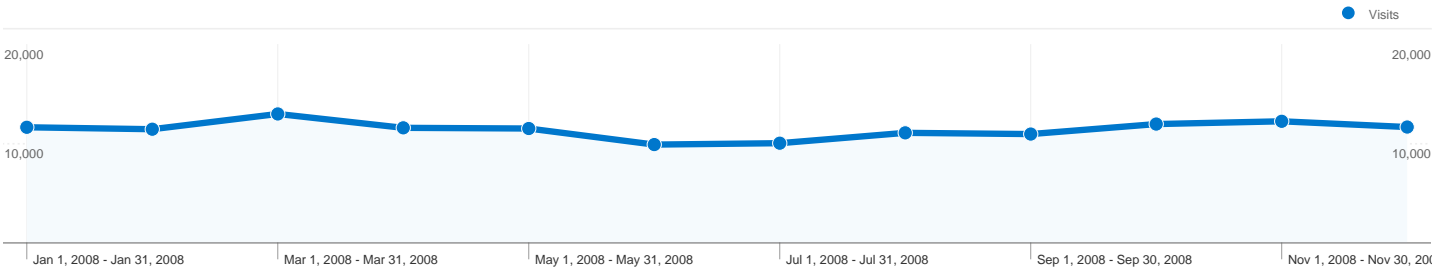

82,492 people visited this site

218,804 Visits

82,492 Absolute Unique Visitors

1,604,371 Pageviews

7.33 Average Pageviews

00:08:09 Time on Site

35.82% Bounce Rate

37.16% New Visits

New vs. Returning:

New Visitor

Jan 1, 2008 - Dec 31, 2008
Comparing to: Site

This visitor type sent 81,533 visits

Site Usage

81,533 Visits

% of Site Total: 37.26%

4.20 Pages/Visit

Site Avg: 7.33 (-42.67%)

00:04:21 Avg. Time on Site

Site Avg: 00:08:09 (-46.63%)

100.00% % New Visits

Site Avg: 37.16% (169.11%)

57.39% Bounce Rate

Site Avg: 35.82% (60.22%)

New vs. Returning:

Returning Visitor

Jan 1, 2008 - Dec 31, 2008
Comparing to: Site

This visitor type sent 137,271 visits

Site Usage

137,271 Visits

% of Site Total: 62.74%

9.19 Pages/Visit

Site Avg: 7.33 (25.34%)