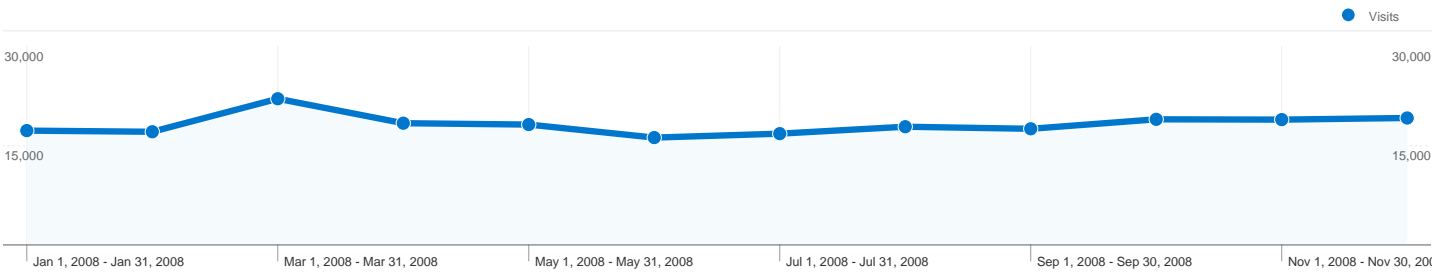

This page was viewed 59,528 times

 **59,528** Pageviews

 **50,891** Unique Views

 **00:00:57** Time on Page

 **32.57%** Bounce Rate

 **32.32%** % Exit

 **\$0.00** \$ Index

This page was viewed **240,455** times

240,455 Pageviews

41,930 Unique Views

00:01:09 Time on Page

19.42% Bounce Rate

7.93% % Exit

\$0.00 \$ Index

All traffic sources sent a total of 218,804 visits

-  30.70% Direct Traffic
-  23.02% Referring Sites
-  46.24% Search Engines