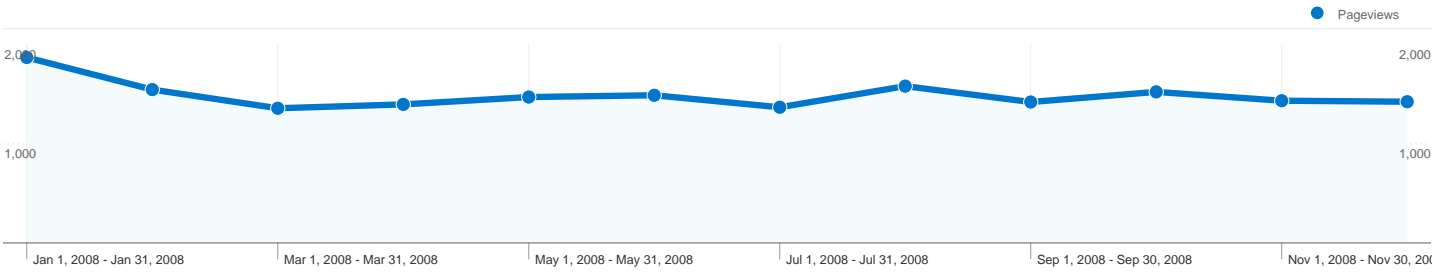

Returning Visitor

Jan 1, 2008 - Dec 31, 2008
Comparing to: Site

This visitor type sent 137,271 visits

Site Usage

137,271 Visits

% of Site Total: 62.74%

9.19 Pages/Visit

Site Avg: 7.33 (25.34%)

00:10:24 Avg. Time on Site

Site Avg: 00:08:09 (27.70%)

0.00% % New Visits

Site Avg: 37.16% (-100.00%)

23.01% Bounce Rate

Site Avg: 35.82% (-35.77%)

This page was viewed 17,882 times

 **17,882** Pageviews

 **12,294** Unique Views

 **00:01:43** Time on Page

 **55.08%** Bounce Rate

 **28.57%** % Exit

 **\$0.00** \$ Index

Pages on this site were viewed a total of 1,604,371 times

1,604,371 Pageviews

984,590 Unique Views