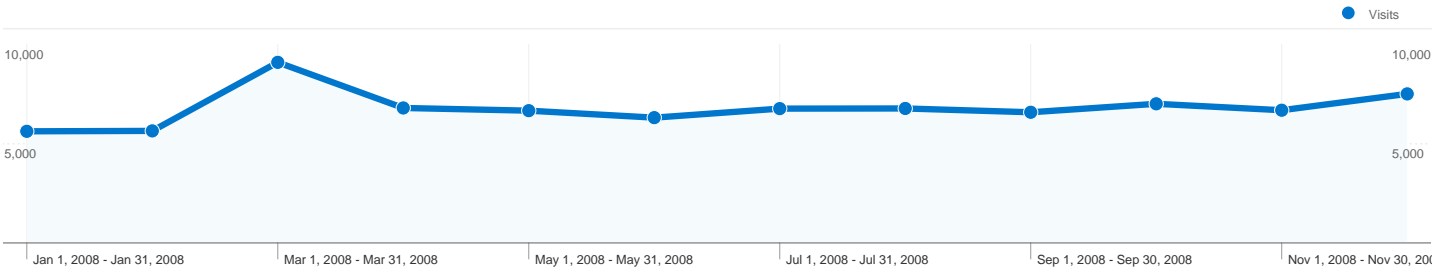

Site Usage

218,804 Visits

35.82% Bounce Rate

1,604,371 Pageviews

00:08:09 Avg. Time on Site

7.33 Pages/Visit

37.16% % New Visits

Visitors Overview

Traffic Sources Overview

Map Overlay world

Pageviews for all visitors

Jan 1, 2008 - Dec 31, 2008

Comparing to: Site

1,604,371 Pageviews

Jan 1, 2008 - Jan 31, 2008	7.71% (123,628)
Feb 1, 2008 - Feb 29, 2008	8.38% (134,400)
Mar 1, 2008 - Mar 31, 2008	10.00% (160,429)
Apr 1, 2008 - Apr 30, 2008	9.16% (146,951)
May 1, 2008 - May 31, 2008	8.31% (133,251)
Jun 1, 2008 - Jun 30, 2008	6.43% (103,207)
Jul 1, 2008 - Jul 31, 2008	6.57% (105,389)
Aug 1, 2008 - Aug 31, 2008	7.51% (120,460)
Sep 1, 2008 - Sep 30, 2008	7.93% (127,242)
Oct 1, 2008 - Oct 31, 2008	8.50% (136,403)
Nov 1, 2008 - Nov 30, 2008	10.57% (169,617)
Dec 1, 2008 - Dec 31, 2008	8.94% (143,394)

82,492 people visited this site

218,804 Visits

82,492 Absolute Unique Visitors

1,604,371 Pageviews

7.33 Average Pageviews

00:08:09 Time on Site

35.82% Bounce Rate

37.16% New Visits

New vs. Returning:

New Visitor

Jan 1, 2008 - Dec 31, 2008
Comparing to: Site

This visitor type sent 81,533 visits

Site Usage

81,533 Visits

% of Site Total: 37.26%

4.20 Pages/Visit