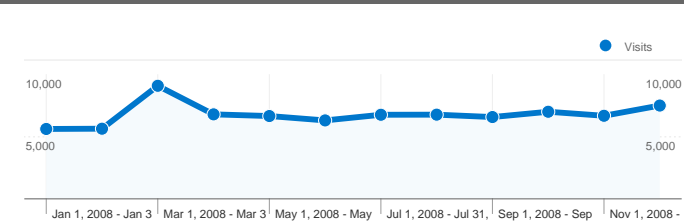

Site Usage

218,804 Visits

35.82% Bounce Rate

1,604,371 Pageviews

00:08:09 Avg. Time on Site

7.33 Pages/Visit

37.16% % New Visits

Visitors Overview

Visitors
82,492

Pageviews for all visitors

Pageviews
1,604,371

New vs. Returning: New Visitor

Visits
81,533

New vs. Returning: Returning Visitor

Visits
137,271

Content Detail: /index.html

82,492 people visited this site

218,804 Visits

82,492 Absolute Unique Visitors

1,604,371 Pageviews

7.33 Average Pageviews

00:08:09 Time on Site

35.82% Bounce Rate

37.16% New Visits

218,804 visits came from 183 countries/territories

Site Usage

Visits	Pages/Visit	Avg. Time on Site	% New Visits	Bounce Rate	
218,804 % of Site Total: 100.00%	7.33 Site Avg: 7.33 (0.00%)	00:08:09 Site Avg: 00:08:09 (0.00%)	37.26% Site Avg: 37.16% (0.28%)	35.82% Site Avg: 35.82% (0.00%)	
Country/Territory	Visits	Pages/Visit	Avg. Time on Site	% New Visits	Bounce Rate
United States	110,787	7.44	00:08:12	35.27%	35.45%
United Kingdom	17,705	8.11	00:06:59	31.08%	29.03%
India	13,667	6.43	00:08:32	59.56%	43.29%
Canada	12,023	7.06	00:06:42	35.91%	34.63%
France	6,531	4.90	00:05:49	17.72%	29.64%
Germany	4,940	7.95	00:07:46	36.15%	25.99%
Sweden	4,875	9.78	00:10:39	21.60%	27.59%
Australia	3,513	5.26	00:07:50	57.59%	47.08%
Ireland	3,046	7.41	00:11:26	15.00%	36.15%
Portugal	2,680	8.12	00:14:35	8.13%	23.62%