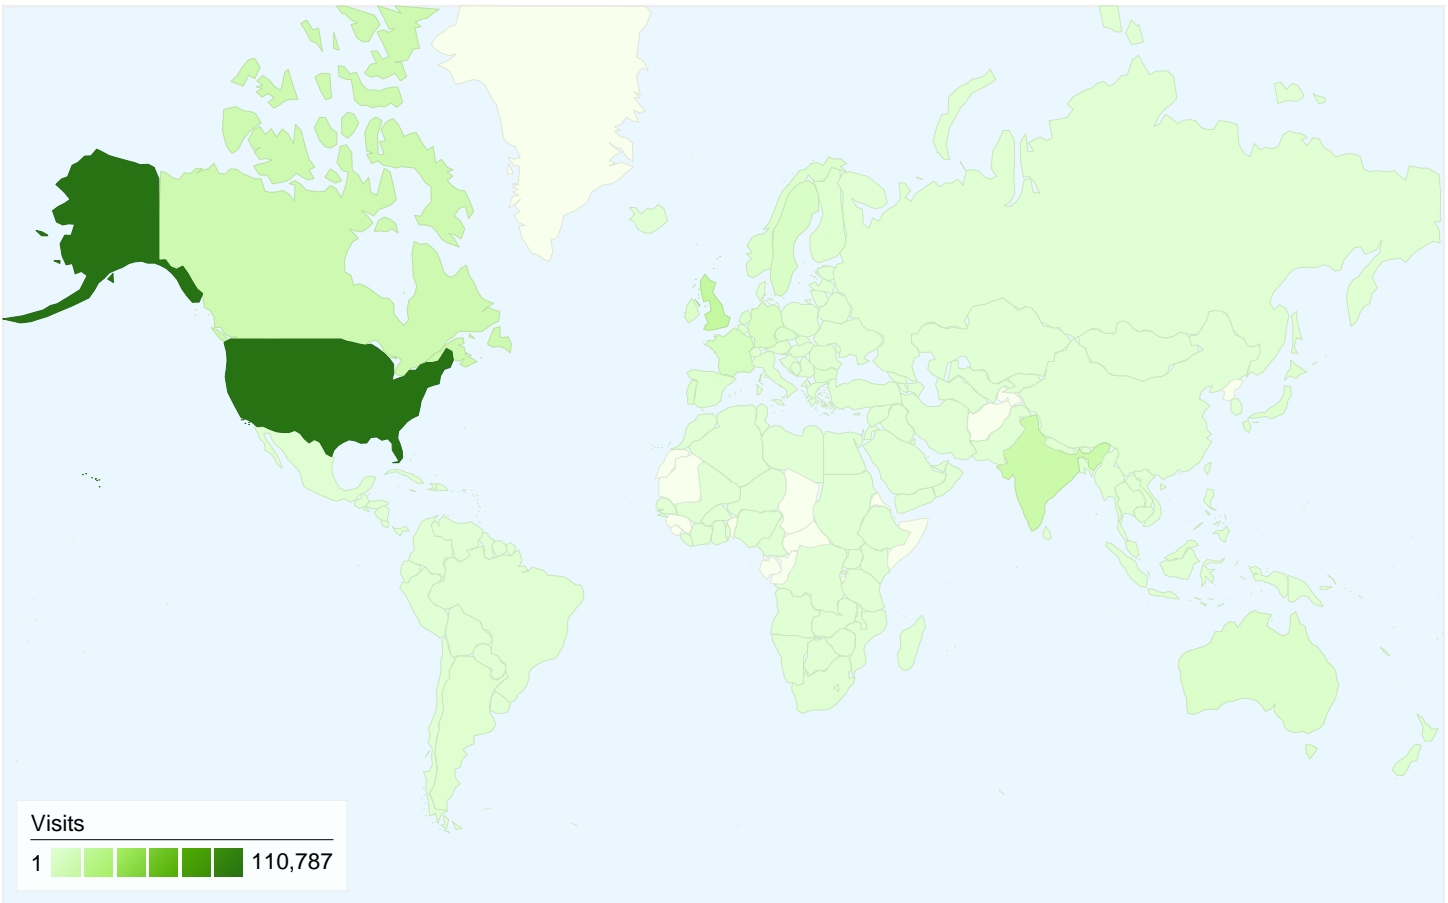

 **12,294** Unique Views

 **00:01:43** Time on Page

 **55.08%** Bounce Rate

 **28.57%** % Exit

 **\$0.00** \$ Index

Pages on this site were viewed a total of 1,604,371 times

1,604,371 Pageviews

984,590 Unique Views

218,804 visits came from 183 countries/territories

Site Usage

Visits	Pages/Visit	Avg. Time on Site	% New Visits	Bounce Rate	
218,804 % of Site Total: 100.00%	7.33 Site Avg: 7.33 (0.00%)	00:08:09 Site Avg: 00:08:09 (0.00%)	37.26% Site Avg: 37.16% (0.28%)	35.82% Site Avg: 35.82% (0.00%)	
Country/Territory	Visits	Pages/Visit	Avg. Time on Site	% New Visits	Bounce Rate
United States	110,787	7.44	00:08:12	35.27%	35.45%
United Kingdom	17,705	8.11	00:06:59	31.08%	29.03%
India	13,667	6.43	00:08:32	59.56%	43.29%
Canada	12,023	7.06	00:06:42	35.91%	34.63%
France	6,531	4.90	00:05:49	17.72%	29.64%
Germany	4,940	7.95	00:07:46	36.15%	25.99%
Sweden	4,875	9.78	00:10:39	21.60%	27.59%
Australia	3,513	5.26	00:07:50	57.59%	47.08%
Ireland	3,046	7.41	00:11:26	15.00%	36.15%
Portugal	2,680	8.12	00:14:35	8.13%	23.62%

240,455 Pageviews

41,930 Unique Views

00:01:09 Time on Page

19.42% Bounce Rate

7.93% % Exit

\$0.00 \$ Index

All traffic sources sent a total of 218,804 visits

-  30.70% Direct Traffic
-  23.02% Referring Sites
-  46.24% Search Engines