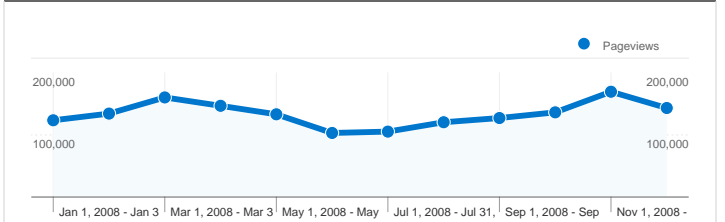

Site Usage

218,804 Visits

35.82% Bounce Rate

1,604,371 Pageviews

00:08:09 Avg. Time on Site

7.33 Pages/Visit

37.16% % New Visits

Visitors Overview

Visitors
82,492

Pageviews for all visitors

Pageviews
1,604,371

New vs. Returning: New Visitor

Visits
81,533

New vs. Returning: Returning Visitor

Visits
137,271

Content Detail: /index.html

82,492 people visited this site

218,804 Visits

82,492 Absolute Unique Visitors

1,604,371 Pageviews

7.33 Average Pageviews

00:08:09 Time on Site

35.82% Bounce Rate

37.16% New Visits

218,804 visits came from 183 countries/territories

Site Usage

Visits	Pages/Visit	Avg. Time on Site	% New Visits	Bounce Rate	
218,804 % of Site Total: 100.00%	7.33 Site Avg: 7.33 (0.00%)	00:08:09 Site Avg: 00:08:09 (0.00%)	37.26% Site Avg: 37.16% (0.28%)	35.82% Site Avg: 35.82% (0.00%)	
Country/Territory	Visits	Pages/Visit	Avg. Time on Site	% New Visits	Bounce Rate
United States	110,787	7.44	00:08:12	35.27%	35.45%
United Kingdom	17,705	8.11	00:06:59	31.08%	29.03%
India	13,667	6.43	00:08:32	59.56%	43.29%
Canada	12,023	7.06	00:06:42	35.91%	34.63%
France	6,531	4.90	00:05:49	17.72%	29.64%
Germany	4,940	7.95	00:07:46	36.15%	25.99%
Sweden	4,875	9.78	00:10:39	21.60%	27.59%
Australia	3,513	5.26	00:07:50	57.59%	47.08%
Ireland	3,046	7.41	00:11:26	15.00%	36.15%
Portugal	2,680	8.12	00:14:35	8.13%	23.62%