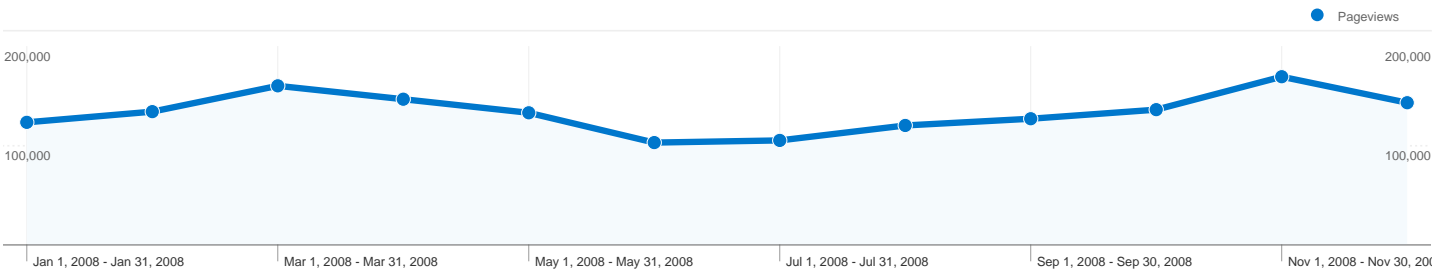

Site Usage

218,804 Visits

35.82% Bounce Rate

1,604,371 Pageviews

00:08:09 Avg. Time on Site

7.33 Pages/Visit

37.16% % New Visits

Visitors Overview

Traffic Sources Overview

Map Overlay world

Pageviews for all visitors

Jan 1, 2008 - Dec 31, 2008

Comparing to: Site

1,604,371 Pageviews

Jan 1, 2008 - Jan 31, 2008	7.71% (123,628)
Feb 1, 2008 - Feb 29, 2008	8.38% (134,400)
Mar 1, 2008 - Mar 31, 2008	10.00% (160,429)
Apr 1, 2008 - Apr 30, 2008	9.16% (146,951)
May 1, 2008 - May 31, 2008	8.31% (133,251)
Jun 1, 2008 - Jun 30, 2008	6.43% (103,207)
Jul 1, 2008 - Jul 31, 2008	6.57% (105,389)
Aug 1, 2008 - Aug 31, 2008	7.51% (120,460)
Sep 1, 2008 - Sep 30, 2008	7.93% (127,242)
Oct 1, 2008 - Oct 31, 2008	8.50% (136,403)
Nov 1, 2008 - Nov 30, 2008	10.57% (169,617)
Dec 1, 2008 - Dec 31, 2008	8.94% (143,394)

82,492 people visited this site

218,804 Visits

82,492 Absolute Unique Visitors

1,604,371 Pageviews

7.33 Average Pageviews

00:08:09 Time on Site

35.82% Bounce Rate

37.16% New Visits

218,804 visits came from 183 countries/territories

Site Usage

Visits	Pages/Visit	Avg. Time on Site	% New Visits	Bounce Rate	
218,804 % of Site Total: 100.00%	7.33 Site Avg: 7.33 (0.00%)	00:08:09 Site Avg: 00:08:09 (0.00%)	37.26% Site Avg: 37.16% (0.28%)	35.82% Site Avg: 35.82% (0.00%)	
Country/Territory	Visits	Pages/Visit	Avg. Time on Site	% New Visits	Bounce Rate
United States	110,787	7.44	00:08:12	35.27%	35.45%
United Kingdom	17,705	8.11	00:06:59	31.08%	29.03%
India	13,667	6.43	00:08:32	59.56%	43.29%
Canada	12,023	7.06	00:06:42	35.91%	34.63%
France	6,531	4.90	00:05:49	17.72%	29.64%
Germany	4,940	7.95	00:07:46	36.15%	25.99%
Sweden	4,875	9.78	00:10:39	21.60%	27.59%
Australia	3,513	5.26	00:07:50	57.59%	47.08%
Ireland	3,046	7.41	00:11:26	15.00%	36.15%
Portugal	2,680	8.12	00:14:35	8.13%	23.62%