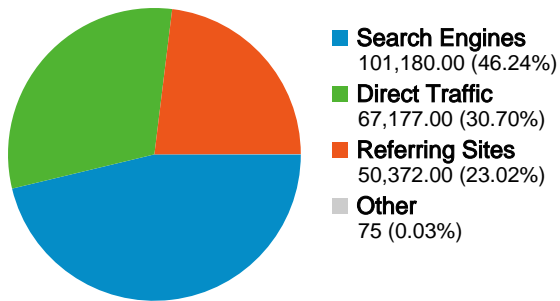

Visitors
82,492

Pageviews for all visitors

Pageviews
1,604,371

New vs. Returning: New Visitor

Visits
81,533

New vs. Returning: Returning Visitor

Visits
137,271

Content Detail: /index.html

Traffic Sources Overview

Map Overlay world

Pageviews for all visitors

Jan 1, 2008 - Dec 31, 2008

Comparing to: Site

1,604,371 Pageviews

Jan 1, 2008 - Jan 31, 2008	7.71% (123,628)
Feb 1, 2008 - Feb 29, 2008	8.38% (134,400)
Mar 1, 2008 - Mar 31, 2008	10.00% (160,429)
Apr 1, 2008 - Apr 30, 2008	9.16% (146,951)
May 1, 2008 - May 31, 2008	8.31% (133,251)
Jun 1, 2008 - Jun 30, 2008	6.43% (103,207)
Jul 1, 2008 - Jul 31, 2008	6.57% (105,389)
Aug 1, 2008 - Aug 31, 2008	7.51% (120,460)
Sep 1, 2008 - Sep 30, 2008	7.93% (127,242)
Oct 1, 2008 - Oct 31, 2008	8.50% (136,403)
Nov 1, 2008 - Nov 30, 2008	10.57% (169,617)
Dec 1, 2008 - Dec 31, 2008	8.94% (143,394)

218,804 visits came from 183 countries/territories

Site Usage

Visits	Pages/Visit	Avg. Time on Site	% New Visits	Bounce Rate	
218,804 % of Site Total: 100.00%	7.33 Site Avg: 7.33 (0.00%)	00:08:09 Site Avg: 00:08:09 (0.00%)	37.26% Site Avg: 37.16% (0.28%)	35.82% Site Avg: 35.82% (0.00%)	
Country/Territory	Visits	Pages/Visit	Avg. Time on Site	% New Visits	Bounce Rate
United States	110,787	7.44	00:08:12	35.27%	35.45%
United Kingdom	17,705	8.11	00:06:59	31.08%	29.03%
India	13,667	6.43	00:08:32	59.56%	43.29%
Canada	12,023	7.06	00:06:42	35.91%	34.63%
France	6,531	4.90	00:05:49	17.72%	29.64%
Germany	4,940	7.95	00:07:46	36.15%	25.99%
Sweden	4,875	9.78	00:10:39	21.60%	27.59%
Australia	3,513	5.26	00:07:50	57.59%	47.08%
Ireland	3,046	7.41	00:11:26	15.00%	36.15%
Portugal	2,680	8.12	00:14:35	8.13%	23.62%

240,455 Pageviews

41,930 Unique Views

00:01:09 Time on Page

19.42% Bounce Rate

7.93% % Exit

\$0.00 \$ Index

All traffic sources sent a total of 218,804 visits

-  30.70% Direct Traffic
-  23.02% Referring Sites
-  46.24% Search Engines