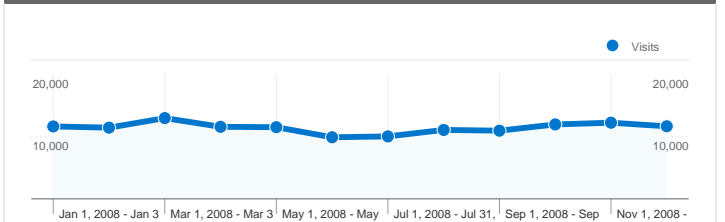

Site Usage

218,804 Visits

35.82% Bounce Rate

1,604,371 Pageviews

00:08:09 Avg. Time on Site

7.33 Pages/Visit

37.16% % New Visits

Visitors Overview

Visitors
82,492

Pageviews for all visitors

Pageviews
1,604,371

New vs. Returning: New Visitor

Visits
81,533

New vs. Returning: Returning Visitor

Visits
137,271

Content Detail: /index.html

82,492 people visited this site

218,804 Visits

82,492 Absolute Unique Visitors

1,604,371 Pageviews

7.33 Average Pageviews

00:08:09 Time on Site

35.82% Bounce Rate

37.16% New Visits

218,804 visits came from 183 countries/territories

Site Usage

Visits	Pages/Visit	Avg. Time on Site	% New Visits	Bounce Rate	
218,804 % of Site Total: 100.00%	7.33 Site Avg: 7.33 (0.00%)	00:08:09 Site Avg: 00:08:09 (0.00%)	37.26% Site Avg: 37.16% (0.28%)	35.82% Site Avg: 35.82% (0.00%)	
Country/Territory	Visits	Pages/Visit	Avg. Time on Site	% New Visits	Bounce Rate
United States	110,787	7.44	00:08:12	35.27%	35.45%
United Kingdom	17,705	8.11	00:06:59	31.08%	29.03%
India	13,667	6.43	00:08:32	59.56%	43.29%
Canada	12,023	7.06	00:06:42	35.91%	34.63%
France	6,531	4.90	00:05:49	17.72%	29.64%
Germany	4,940	7.95	00:07:46	36.15%	25.99%
Sweden	4,875	9.78	00:10:39	21.60%	27.59%
Australia	3,513	5.26	00:07:50	57.59%	47.08%
Ireland	3,046	7.41	00:11:26	15.00%	36.15%
Portugal	2,680	8.12	00:14:35	8.13%	23.62%