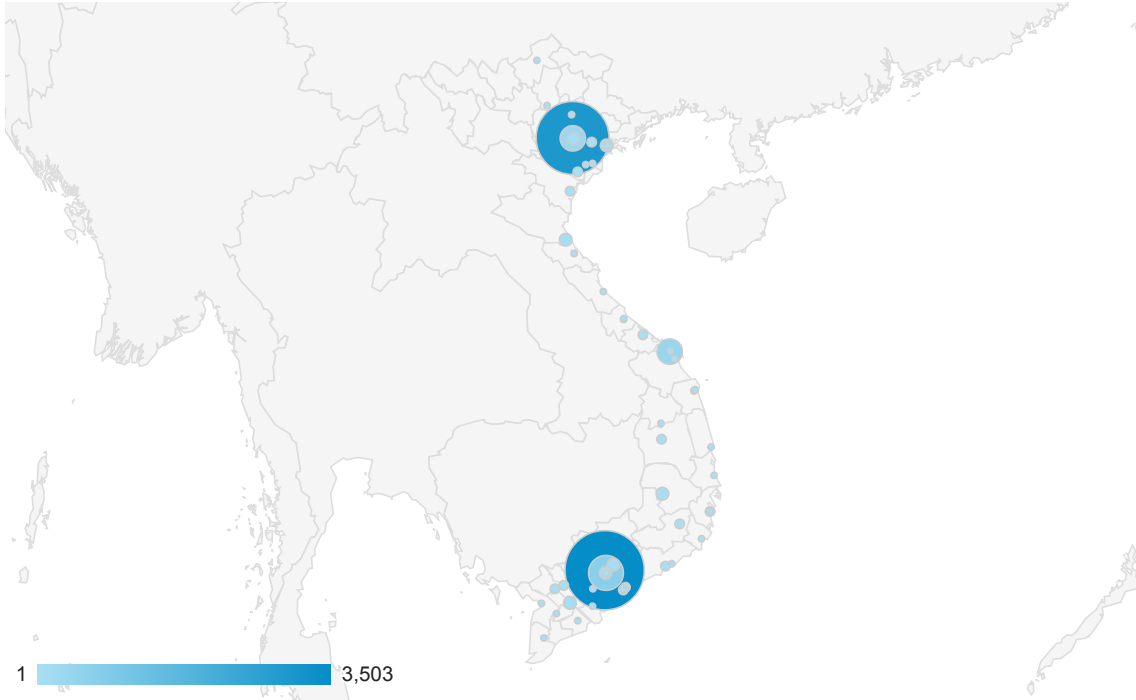

Location

ALL » COUNTRY / TERRITORY: Vietnam

Map Overlay

Summary

City	Acquisition			Behavior			Conversions		
	Visits	% New Visits	New Visits	Bounce Rate	Pages / Visit	Avg. Visit Duration	Goal Conversion Rate	Goal Completions	Goal Value
	11,346 <small>% of Total: 0.51% (2,217,907)</small>	62.26% <small>Site Avg: 45.07% (38.13%)</small>	7,064 <small>% of Total: 0.71% (999,663)</small>	87.15% <small>Site Avg: 50.76% (71.68%)</small>	1.39 <small>Site Avg: 5.20 (-73.17%)</small>	00:01:08 <small>Site Avg: 00:06:07 (-81.56%)</small>	0.00% <small>Site Avg: 0.00% (0.00%)</small>	0 <small>% of Total: 0.00% (0)</small>	\$0.00 <small>% of Total: 0.00% (\$0.00)</small>
1. Ho Chi Minh City	4,280	62.90%	2,692	87.48%	1.41	00:01:15	0.00%	0	\$0.00
2. Ha Noi	3,415	57.75%	1,972	85.77%	1.47	00:01:13	0.00%	0	\$0.00
3. (not set)	2,537	64.88%	1,646	87.98%	1.25	00:00:58	0.00%	0	\$0.00
4. Da Nang	377	69.50%	262	89.92%	1.17	00:00:22	0.00%	0	\$0.00
5. Can Tho	70	60.00%	42	87.14%	1.17	00:00:32	0.00%	0	\$0.00
6. Hai Phong	69	78.26%	54	92.75%	2.70	00:00:21	0.00%	0	\$0.00
7. Bien Hoa	67	58.21%	39	83.58%	1.79	00:01:57	0.00%	0	\$0.00
8. thanh pho Vung Tau	58	63.79%	37	68.97%	2.55	00:03:12	0.00%	0	\$0.00
9. Vinh	54	62.96%	34	79.63%	1.83	00:00:59	0.00%	0	\$0.00
10. Nha Trang	53	83.02%	44	96.23%	1.25	00:00:49	0.00%	0	\$0.00
11. Buon Ma Thuot	53	54.72%	29	94.34%	1.06	00:00:20	0.00%	0	\$0.00
12. thanh pho Hue	29	65.52%	19	89.66%	1.21	00:00:31	0.00%	0	\$0.00
13. Phan Thiet	25	48.00%	12	84.00%	1.20	00:00:18	0.00%	0	\$0.00