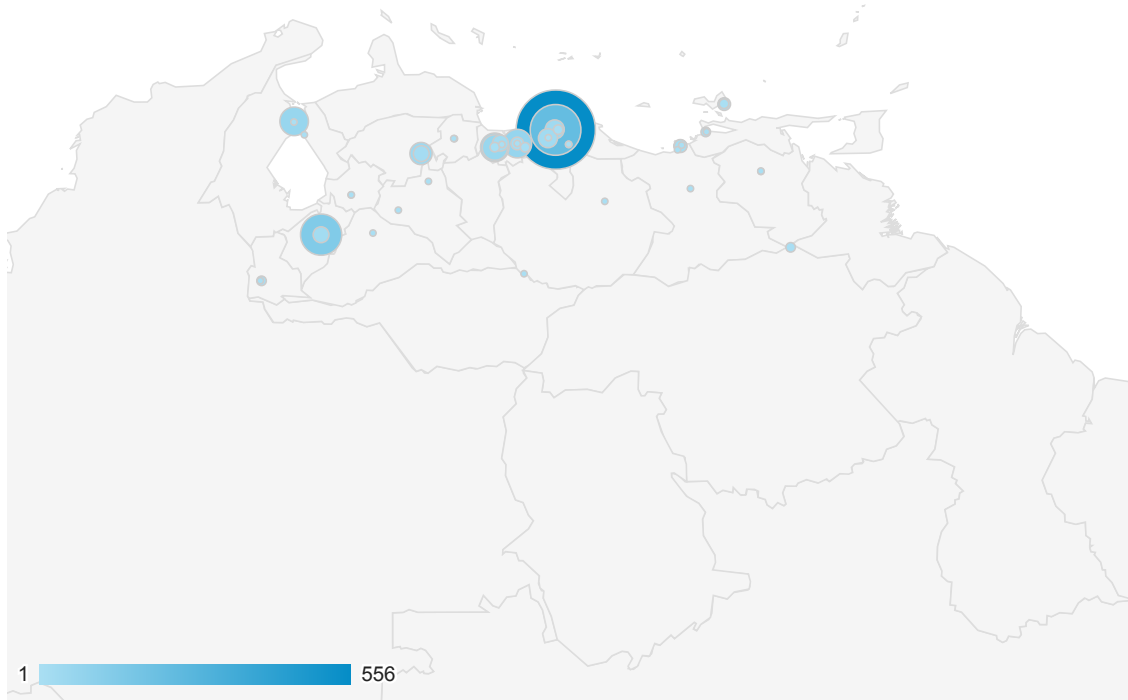

## Location

ALL » COUNTRY / TERRITORY: Venezuela

All Visits  
0.07%

### Map Overlay

Summary

City	Acquisition			Behavior			Conversions		
	Visits	% New Visits	New Visits	Bounce Rate	Pages / Visit	Avg. Visit Duration	Goal Conversion Rate	Goal Completions	Goal Value
	<b>1,528</b> % of Total: 0.07% (2,217,907)	<b>61.06%</b> Site Avg: 45.07% (35.47%)	<b>933</b> % of Total: 0.09% (999,663)	<b>61.65%</b> Site Avg: 50.76% (21.45%)	<b>3.36</b> Site Avg: 5.20 (-35.30%)	<b>00:04:13</b> Site Avg: 00:06:07 (-31.17%)	<b>0.00%</b> Site Avg: 0.00% (0.00%)	<b>0</b> % of Total: 0.00% (0)	<b>\$0.00</b> % of Total: 0.00% (\$0.00)
1. <a href="#">Caracas</a>	<b>821</b>	64.19%	527	60.29%	3.14	00:05:01	0.00%	0	\$0.00
2. <a href="#">Merida</a>	<b>162</b>	27.78%	45	46.91%	4.51	00:05:08	0.00%	0	\$0.00
3. <a href="#">Valencia</a>	<b>128</b>	50.00%	64	73.44%	2.57	00:01:25	0.00%	0	\$0.00
4. <a href="#">Maracay</a>	<b>87</b>	42.53%	37	37.93%	9.11	00:08:55	0.00%	0	\$0.00
5. <a href="#">Maracaibo</a>	<b>63</b>	90.48%	57	69.84%	2.19	00:01:18	0.00%	0	\$0.00
6. <a href="#">(not set)</a>	<b>61</b>	78.69%	48	86.89%	1.41	00:00:43	0.00%	0	\$0.00
7. <a href="#">Barquisimeto</a>	<b>60</b>	83.33%	50	75.00%	2.27	00:01:17	0.00%	0	\$0.00
8. <a href="#">Los Teques</a>	<b>28</b>	64.29%	18	71.43%	2.18	00:01:49	0.00%	0	\$0.00
9. <a href="#">Puerto La Cruz</a>	<b>26</b>	84.62%	22	57.69%	4.08	00:02:16	0.00%	0	\$0.00
10. <a href="#">Guacara</a>	<b>22</b>	31.82%	7	90.91%	1.27	00:00:12	0.00%	0	\$0.00
11. <a href="#">Porlamar</a>	<b>13</b>	61.54%	8	69.23%	1.46	00:00:12	0.00%	0	\$0.00
12. <a href="#">Cagua</a>	<b>7</b>	42.86%	3	71.43%	1.71	00:01:01	0.00%	0	\$0.00
13. <a href="#">Cumana</a>	<b>7</b>	100.00%	7	71.43%	2.00	00:00:11	0.00%	0	\$0.00