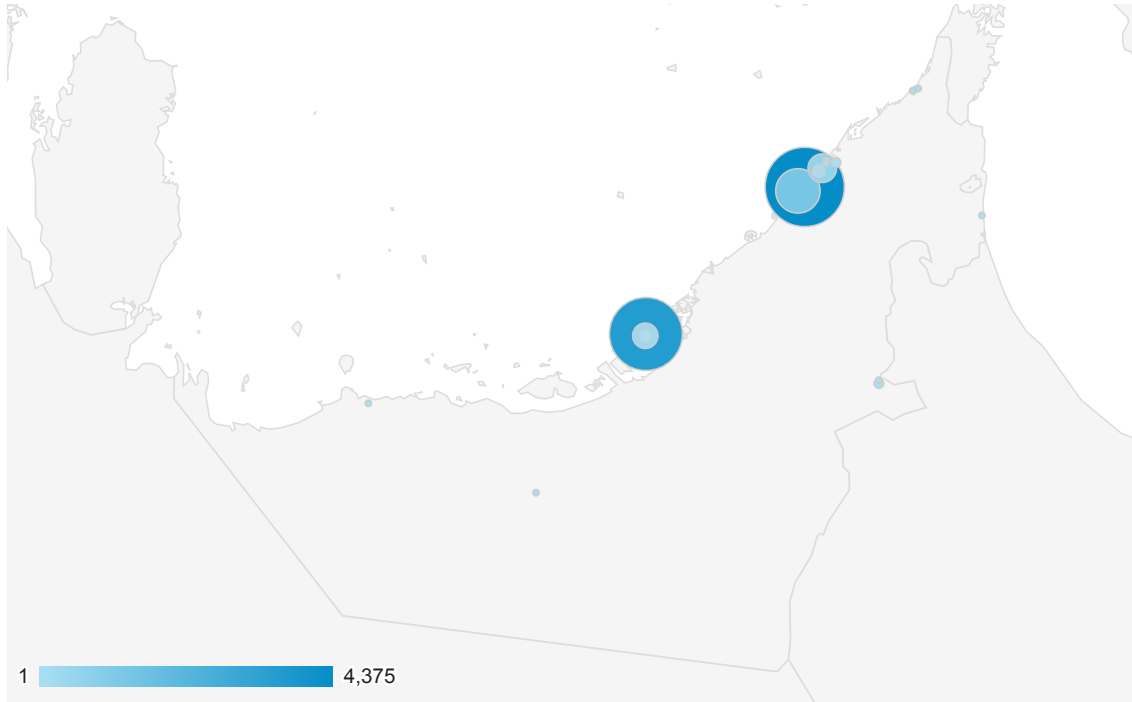

Location

ALL » COUNTRY / TERRITORY: United Arab Emirates

Map Overlay

Summary

City	Acquisition			Behavior			Conversions		
	Visits	% New Visits	New Visits	Bounce Rate	Pages / Visit	Avg. Visit Duration	Goal Conversion Rate	Goal Completions	Goal Value
	10,691 <small>% of Total: 0.48% (2,217,907)</small>	44.29% <small>Site Avg: 45.07% (-1.74%)</small>	4,735 <small>% of Total: 0.47% (999,663)</small>	51.01% <small>Site Avg: 50.76% (0.48%)</small>	4.29 <small>Site Avg: 5.20 (-17.53%)</small>	00:05:11 <small>Site Avg: 00:06:07 (-15.27%)</small>	0.00% <small>Site Avg: 0.00% (0.00%)</small>	0 <small>% of Total: 0.00% (0)</small>	\$0.00 <small>% of Total: 0.00% (\$0.00)</small>
1. Dubai	5,715	56.10%	3,206	58.34%	3.43	00:04:20	0.00%	0	\$0.00
2. Abu Dhabi	4,044	27.99%	1,132	41.79%	5.30	00:06:00	0.00%	0	\$0.00
3. Sharjah	608	30.92%	188	38.98%	5.66	00:07:19	0.00%	0	\$0.00
4. (not set)	157	54.14%	85	39.49%	6.24	00:09:14	0.00%	0	\$0.00
5. Sharjah	82	67.07%	55	81.71%	2.54	00:03:40	0.00%	0	\$0.00
6. Al Ain	32	87.50%	28	84.38%	1.31	00:01:12	0.00%	0	\$0.00
7. Ajman	29	82.76%	24	72.41%	1.97	00:02:34	0.00%	0	\$0.00
8. Ras Al-Khaimah	12	83.33%	10	58.33%	4.83	00:04:13	0.00%	0	\$0.00
9. Madinat Zayed	7	28.57%	2	42.86%	3.14	00:01:41	0.00%	0	\$0.00
10. Al Ruwais	3	100.00%	3	100.00%	1.00	00:00:00	0.00%	0	\$0.00
11. Fujairah	2	100.00%	2	100.00%	1.00	00:00:00	0.00%	0	\$0.00