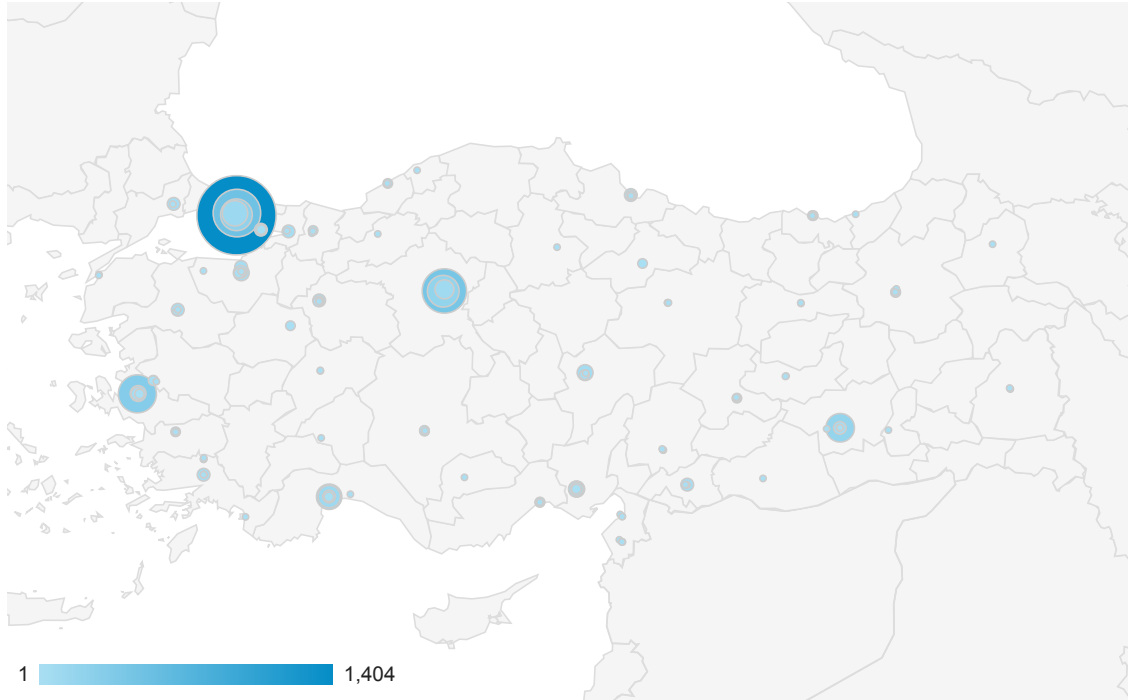

Jul 5, 2007 - Dec 31, 2013

Location

ALL » COUNTRY / TERRITORY: Turkey

Map Overlay

Summary

City	Acquisition			Behavior			Conversions		
	Visits	% New Visits	New Visits	Bounce Rate	Pages / Visit	Avg. Visit Duration	Goal Conversion Rate	Goal Completions	Goal Value
	5,352 % of Total: 0.24% (2,217,907)	68.85% Site Avg: 45.07% (52.76%)	3,685 % of Total: 0.37% (999,663)	76.72% Site Avg: 50.76% (51.14%)	2.10 Site Avg: 5.20 (-59.56%)	00:01:57 Site Avg: 00:06:07 (-68.22%)	0.00% Site Avg: 0.00% (0.00%)	0 % of Total: 0.00% (0)	\$0.00 % of Total: 0.00% (\$0.00)
1. Istanbul	2,246	69.01%	1,550	75.38%	2.16	00:02:19	0.00%	0	\$0.00
2. Ankara	704	81.25%	572	74.57%	2.44	00:01:57	0.00%	0	\$0.00
3. (not set)	566	58.13%	329	77.03%	2.04	00:02:36	0.00%	0	\$0.00
4. Izmir	409	70.66%	289	84.60%	1.43	00:00:47	0.00%	0	\$0.00
5. Antalya	282	42.20%	119	62.77%	3.15	00:03:33	0.00%	0	\$0.00
6. Diyarbakir	234	18.80%	44	92.31%	1.53	00:00:39	0.00%	0	\$0.00
7. Adana	126	88.10%	111	74.60%	2.07	00:01:31	0.00%	0	\$0.00
8. Bursa	98	81.63%	80	78.57%	1.81	00:00:40	0.00%	0	\$0.00
9. Kayseri	64	84.38%	54	75.00%	2.02	00:01:31	0.00%	0	\$0.00
10. Samsun	49	89.80%	44	79.59%	1.55	00:00:38	0.00%	0	\$0.00
11. Eskisehir	47	85.11%	40	63.83%	1.77	00:01:32	0.00%	0	\$0.00
12. Mugla	42	88.10%	37	83.33%	1.33	00:01:07	0.00%	0	\$0.00
13. Konya	37	86.49%	32	89.19%	1.43	00:00:07	0.00%	0	\$0.00