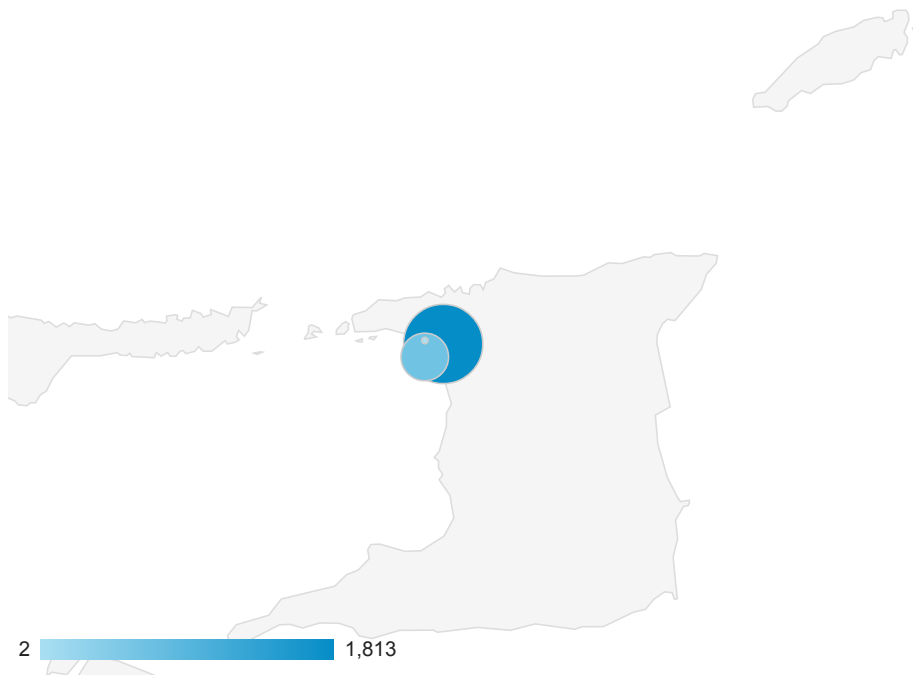

Jul 5, 2007 - Dec 31, 2013

Location

ALL » COUNTRY / TERRITORY: Trinidad and Tobago

Map Overlay

Summary

City	Acquisition			Behavior			Conversions		
	Visits	% New Visits	New Visits	Bounce Rate	Pages / Visit	Avg. Visit Duration	Goal Conversion Rate	Goal Completions	Goal Value
	2,559 <small>% of Total: 0.12% (2,217,907)</small>	41.89% <small>Site Avg: 45.07% (-7.06%)</small>	1,072 <small>% of Total: 0.11% (999,663)</small>	55.53% <small>Site Avg: 50.76% (9.39%)</small>	3.43 <small>Site Avg: 5.20 (-33.91%)</small>	00:03:59 <small>Site Avg: 00:06:07 (-34.80%)</small>	0.00% <small>Site Avg: 0.00% (0.00%)</small>	0 <small>% of Total: 0.00% (0)</small>	\$0.00 <small>% of Total: 0.00% (\$0.00)</small>
1. Port-of-Spain	2,439	41.57%	1,014	55.23%	3.44	00:03:59	0.00%	0	\$0.00
2. (not set)	120	48.33%	58	61.67%	3.23	00:04:05	0.00%	0	\$0.00