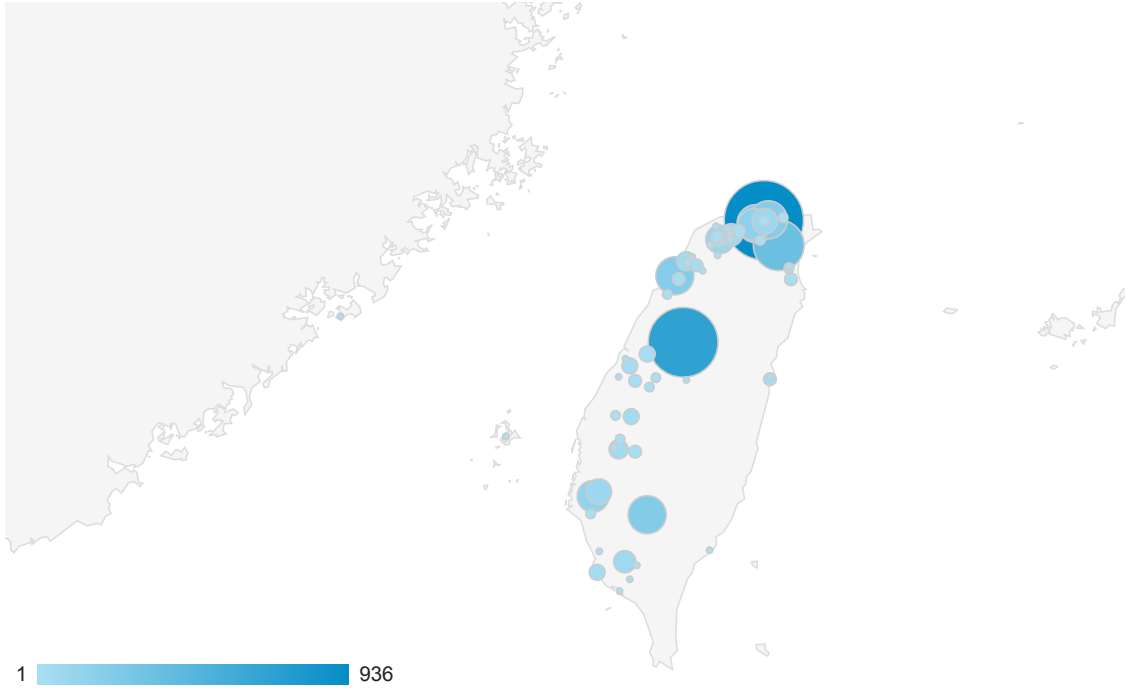

Jul 5, 2007 - Dec 31, 2013

Location

ALL » COUNTRY / TERRITORY: Taiwan

All Visits
0.19%

Map Overlay

Summary

City	Acquisition			Behavior			Conversions		
	Visits	% New Visits	New Visits	Bounce Rate	Pages / Visit	Avg. Visit Duration	Goal Conversion Rate	Goal Completions	Goal Value
	4,107 % of Total: 0.19% (2,217,907)	64.72% Site Avg: 45.07% (43.59%)	2,658 % of Total: 0.27% (999,663)	61.33% Site Avg: 50.76% (20.83%)	2.73 Site Avg: 5.20 (-47.52%)	00:02:13 Site Avg: 00:06:07 (-63.75%)	0.00% Site Avg: 0.00% (0.00%)	0 % of Total: 0.00% (0)	\$0.00 % of Total: 0.00% (\$0.00)
1. Taipei City	936	60.47%	566	77.67%	2.08	00:00:47	0.00%	0	\$0.00
2. Taichung City	700	55.29%	387	63.71%	2.43	00:01:24	0.00%	0	\$0.00
3. New Taipei City	372	65.86%	245	63.71%	2.37	00:03:18	0.00%	0	\$0.00
4. Sanzhong District	364	62.91%	229	55.22%	3.76	00:04:59	0.00%	0	\$0.00
5. Neihu District	285	64.56%	184	55.79%	2.86	00:04:19	0.00%	0	\$0.00
6. Tainan City	223	75.34%	168	42.60%	3.49	00:03:49	0.00%	0	\$0.00
7. Kaohsiung City	221	78.28%	173	44.80%	2.81	00:00:40	0.00%	0	\$0.00
8. Zhunan Township	215	59.07%	127	58.14%	4.30	00:04:23	0.00%	0	\$0.00
9. Zhongli City	142	74.65%	106	49.30%	3.14	00:01:57	0.00%	0	\$0.00
10. Taoyuan City	86	72.09%	62	60.47%	2.23	00:00:24	0.00%	0	\$0.00
11. Pingtung City	71	71.83%	51	39.44%	3.10	00:00:17	0.00%	0	\$0.00
12. Chiayi City	69	69.57%	48	56.52%	2.20	00:01:02	0.00%	0	\$0.00
13. Hsinchu City	67	77.61%	52	68.66%	1.84	00:00:59	0.00%	0	\$0.00