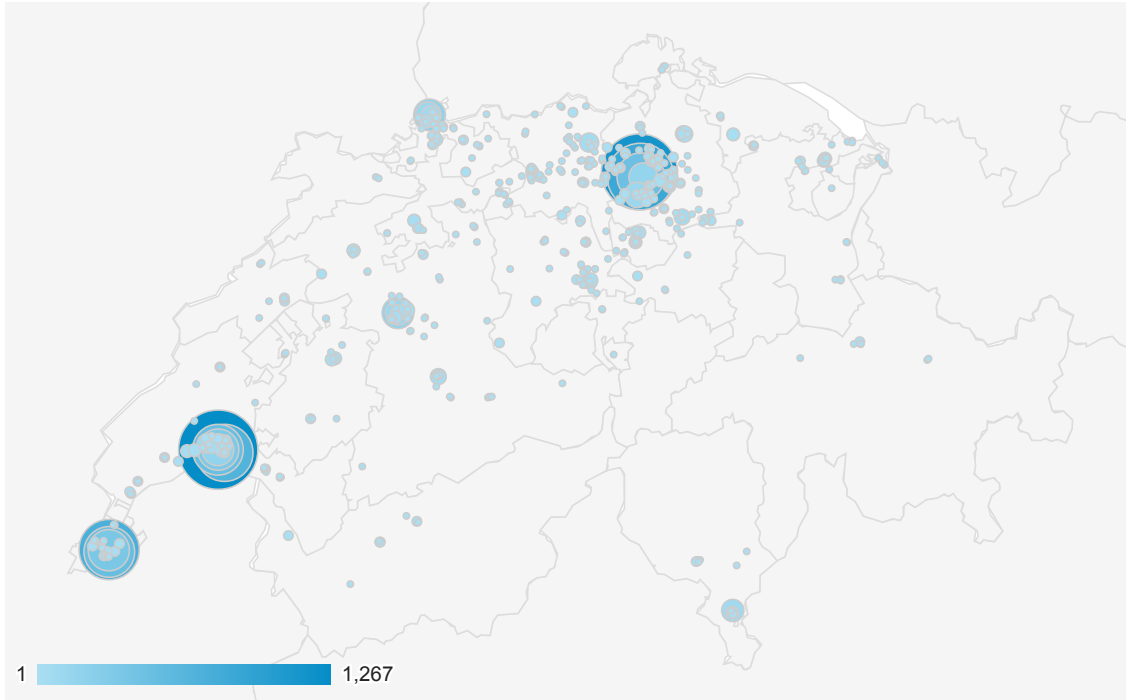

Location

ALL » COUNTRY / TERRITORY: Switzerland

All Visits
0.50%

Map Overlay

Summary

City	Acquisition			Behavior			Conversions		
	Visits	% New Visits	New Visits	Bounce Rate	Pages / Visit	Avg. Visit Duration	Goal Conversion Rate	Goal Completions	Goal Value
	11,026 % of Total: 0.50% (2,217,907)	38.21% Site Avg: 45.07% (-15.23%)	4,213 % of Total: 0.42% (999,663)	35.22% Site Avg: 50.76% (-30.62%)	5.94 Site Avg: 5.20 (14.28%)	00:05:09 Site Avg: 00:06:07 (-15.80%)	0.00% Site Avg: 0.00% (0.00%)	0 % of Total: 0.00% (0)	\$0.00 % of Total: 0.00% (\$0.00)
1. Zurich	2,632	51.44%	1,354	45.44%	3.93	00:03:58	0.00%	0	\$0.00
2. Lausanne	2,320	11.29%	262	14.78%	7.85	00:05:08	0.00%	0	\$0.00
3. Geneva	1,624	28.88%	469	25.74%	6.54	00:06:07	0.00%	0	\$0.00
4. Pully	720	13.33%	96	4.86%	12.48	00:07:19	0.00%	0	\$0.00
5. Basel	391	44.25%	173	45.78%	4.64	00:06:37	0.00%	0	\$0.00
6. Berne	357	37.25%	133	42.02%	5.20	00:08:54	0.00%	0	\$0.00
7. Adliswil	130	92.31%	120	93.08%	1.45	00:00:32	0.00%	0	\$0.00
8. Lugano	126	52.38%	66	53.97%	4.19	00:03:59	0.00%	0	\$0.00
9. (not set)	108	68.52%	74	56.48%	4.44	00:04:07	0.00%	0	\$0.00
10. Winterthur	90	68.89%	62	65.56%	2.34	00:02:30	0.00%	0	\$0.00
11. Renens	86	24.42%	21	12.79%	11.67	00:06:52	0.00%	0	\$0.00
12. Lucerne	83	63.86%	53	50.60%	3.51	00:03:16	0.00%	0	\$0.00
13. Saint Gallen	70	70.00%	49	65.71%	2.04	00:01:05	0.00%	0	\$0.00