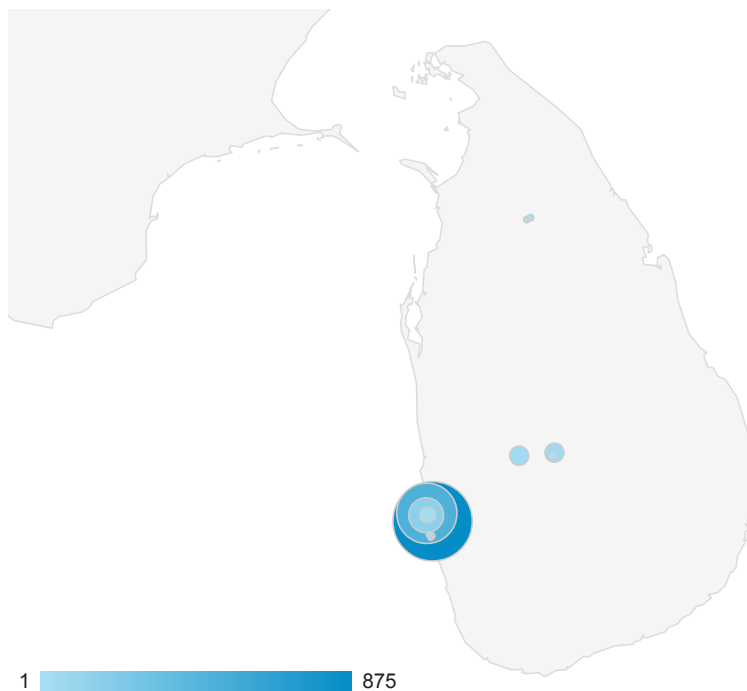

## Location

ALL » COUNTRY / TERRITORY: Sri Lanka

### Map Overlay

Summary

City	Acquisition			Behavior			Conversions		
	Visits	% New Visits	New Visits	Bounce Rate	Pages / Visit	Avg. Visit Duration	Goal Conversion Rate	Goal Completions	Goal Value
	<b>1,685</b> <small>% of Total: 0.08% (2,217,907)</small>	<b>76.74%</b> <small>Site Avg: 45.07% (70.25%)</small>	<b>1,293</b> <small>% of Total: 0.13% (999,663)</small>	<b>65.76%</b> <small>Site Avg: 50.76% (29.54%)</small>	<b>2.83</b> <small>Site Avg: 5.20 (-45.48%)</small>	<b>00:03:15</b> <small>Site Avg: 00:06:07 (-47.03%)</small>	<b>0.00%</b> <small>Site Avg: 0.00% (0.00%)</small>	<b>0</b> <small>% of Total: 0.00% (0)</small>	<b>\$0.00</b> <small>% of Total: 0.00% (\$0.00)</small>
1. <a href="#">Colombo</a>	<b>1,556</b>	75.84%	1,180	66.77%	2.73	00:03:07	0.00%	0	\$0.00
2. <a href="#">Kandy</a>	<b>102</b>	88.24%	90	50.00%	3.95	00:03:22	0.00%	0	\$0.00
3. <a href="#">(not set)</a>	<b>22</b>	81.82%	18	68.18%	5.36	00:11:54	0.00%	0	\$0.00
4. <a href="#">Moratuwa</a>	<b>3</b>	100.00%	3	66.67%	1.33	00:00:06	0.00%	0	\$0.00
5. <a href="#">Vavuniya</a>	<b>2</b>	100.00%	2	50.00%	2.50	00:03:14	0.00%	0	\$0.00