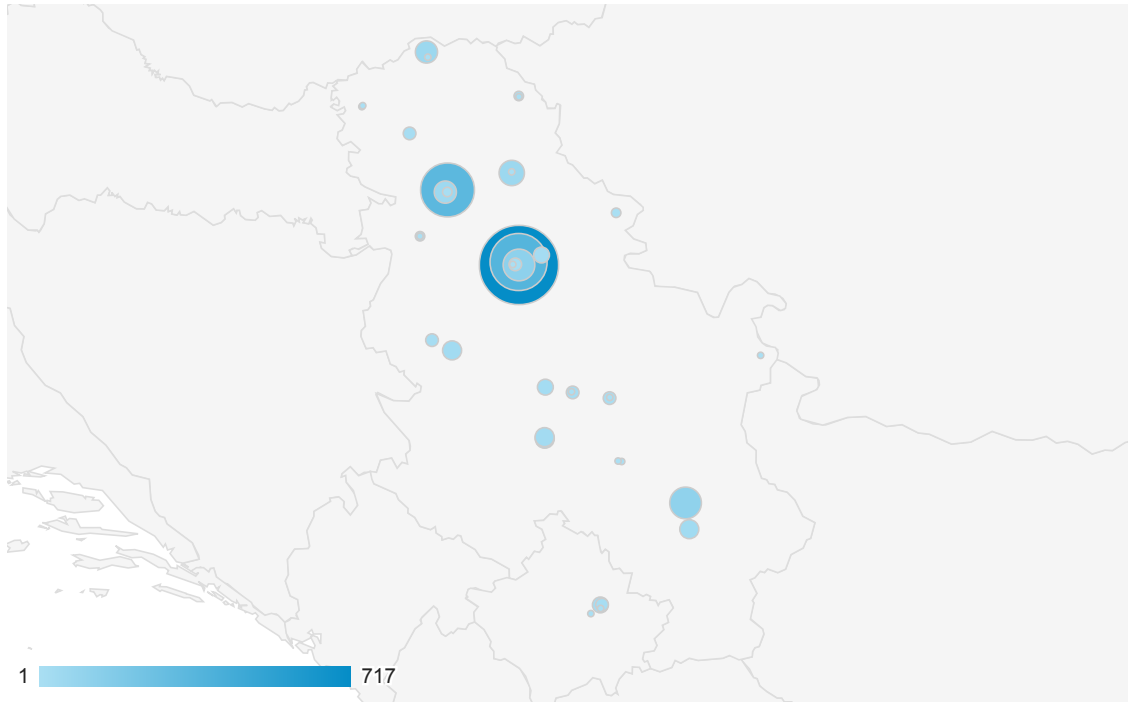

## Location

ALL » COUNTRY / TERRITORY: Serbia

All Visits  
0.10%

### Map Overlay

Summary

City	Acquisition			Behavior			Conversions		
	Visits	% New Visits	New Visits	Bounce Rate	Pages / Visit	Avg. Visit Duration	Goal Conversion Rate	Goal Completions	Goal Value
	<b>2,243</b> <small>% of Total: 0.10% (2,217,907)</small>	<b>64.82%</b> <small>Site Avg: 45.07% (43.82%)</small>	<b>1,454</b> <small>% of Total: 0.15% (999,663)</small>	<b>65.18%</b> <small>Site Avg: 50.76% (28.40%)</small>	<b>3.22</b> <small>Site Avg: 5.20 (-38.07%)</small>	<b>00:04:43</b> <small>Site Avg: 00:06:07 (-22.87%)</small>	<b>0.00%</b> <small>Site Avg: 0.00% (0.00%)</small>	<b>0</b> <small>% of Total: 0.00% (0)</small>	<b>\$0.00</b> <small>% of Total: 0.00% (\$0.00)</small>
1. <a href="#">Belgrade</a>	<b>1,087</b>	71.11%	773	69.92%	2.30	00:02:25	0.00%	0	\$0.00
2. <a href="#">Novi Sad</a>	<b>403</b>	48.88%	197	60.55%	4.40	00:04:37	0.00%	0	\$0.00
3. <a href="#">Nis</a>	<b>151</b>	60.26%	91	50.99%	6.99	00:20:34	0.00%	0	\$0.00
4. <a href="#">New Belgrade</a>	<b>125</b>	84.80%	106	67.20%	1.90	00:01:37	0.00%	0	\$0.00
5. <a href="#">Kraljevo</a>	<b>67</b>	80.60%	54	77.61%	1.52	00:01:48	0.00%	0	\$0.00
6. <a href="#">Zrenjanin</a>	<b>65</b>	20.00%	13	47.69%	3.38	00:10:52	0.00%	0	\$0.00
7. <a href="#">Subotica</a>	<b>61</b>	37.70%	23	65.57%	2.25	00:08:48	0.00%	0	\$0.00
8. <a href="#">(not set)</a>	<b>57</b>	75.44%	43	61.40%	2.95	00:03:15	0.00%	0	\$0.00
9. <a href="#">Valjevo</a>	<b>52</b>	28.85%	15	36.54%	9.04	00:12:06	0.00%	0	\$0.00
10. <a href="#">Kragujevac</a>	<b>42</b>	71.43%	30	61.90%	3.93	00:05:55	0.00%	0	\$0.00
11. <a href="#">Prishtina</a>	<b>40</b>	92.50%	37	72.50%	1.68	00:01:18	0.00%	0	\$0.00
12. <a href="#">Pancevo</a>	<b>23</b>	65.22%	15	78.26%	1.43	00:01:35	0.00%	0	\$0.00
13. <a href="#">Kula</a>	<b>16</b>	100.00%	16	81.25%	2.25	00:04:32	0.00%	0	\$0.00