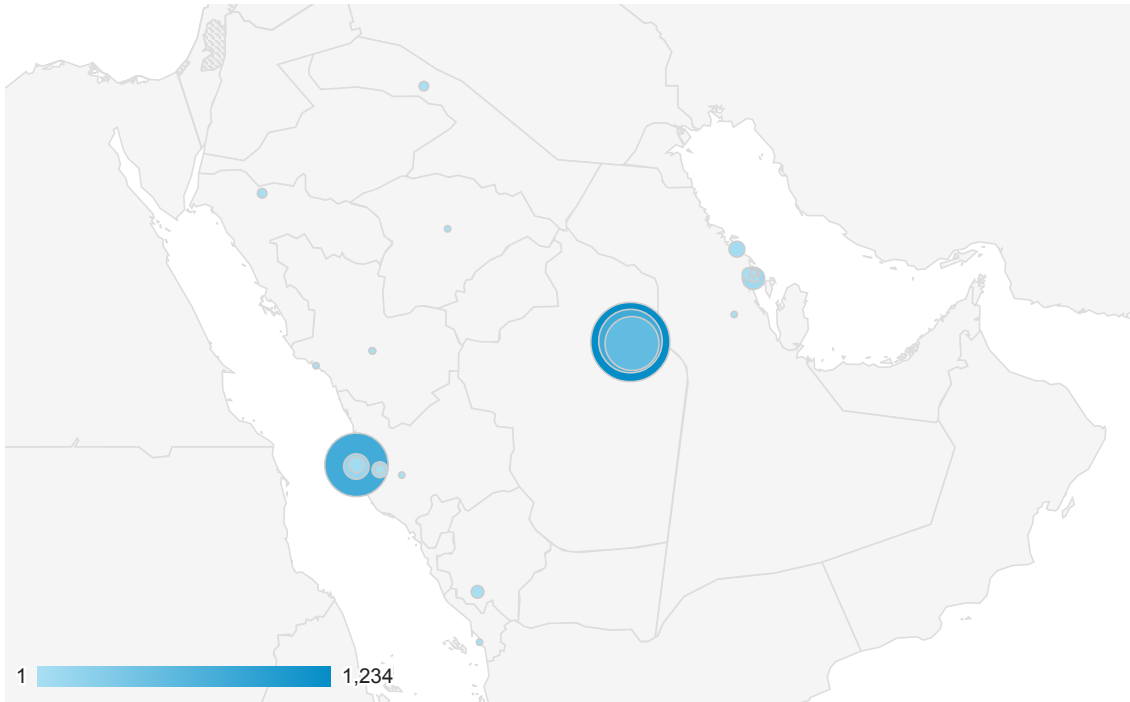

Jul 5, 2007 - Dec 31, 2013

Location

ALL » COUNTRY / TERRITORY: Saudi Arabia

All Visits
0.18%

Map Overlay

Summary

City	Acquisition			Behavior			Conversions		
	Visits	% New Visits	New Visits	Bounce Rate	Pages / Visit	Avg. Visit Duration	Goal Conversion Rate	Goal Completions	Goal Value
	3,951 % of Total: 0.18% (2,217,907)	67.60% Site Avg: 45.07% (49.99%)	2,671 % of Total: 0.27% (999,663)	61.43% Site Avg: 50.76% (21.01%)	3.16 Site Avg: 5.20 (-39.13%)	00:03:25 Site Avg: 00:06:07 (-44.17%)	0.00% Site Avg: 0.00% (0.00%)	0 % of Total: 0.00% (0)	\$0.00 % of Total: 0.00% (\$0.00)
1. Riyadh	2,565	63.12%	1,619	57.39%	3.69	00:04:09	0.00%	0	\$0.00
2. Jeddah	947	74.66%	707	68.85%	2.16	00:01:59	0.00%	0	\$0.00
3. (not set)	150	76.00%	114	70.67%	2.05	00:02:05	0.00%	0	\$0.00
4. Dhahran	91	87.91%	80	69.23%	2.14	00:01:09	0.00%	0	\$0.00
5. Jubail	51	82.35%	42	72.55%	2.65	00:02:14	0.00%	0	\$0.00
6. Mecca	48	77.08%	37	77.08%	1.29	00:01:33	0.00%	0	\$0.00
7. Dammam	22	68.18%	15	77.27%	2.09	00:02:14	0.00%	0	\$0.00
8. Ad Dammam	20	90.00%	18	45.00%	2.75	00:04:41	0.00%	0	\$0.00
9. Abha	18	83.33%	15	66.67%	1.67	00:00:45	0.00%	0	\$0.00
10. Tabuk	17	35.29%	6	41.18%	5.82	00:09:59	0.00%	0	\$0.00
11. Arar	6	66.67%	4	50.00%	4.33	00:07:45	0.00%	0	\$0.00
12. Al Madinah	5	80.00%	4	80.00%	1.20	00:00:07	0.00%	0	\$0.00
13. Khobar	5	80.00%	4	60.00%	2.80	00:01:27	0.00%	0	\$0.00

14.	Taif	2	100.00%	2	50.00%	2.00	00:05:04	0.00%	0	\$0.00
15.	Ha'il	1	100.00%	1	100.00%	1.00	00:00:00	0.00%	0	\$0.00
16.	Jazan	1	100.00%	1	100.00%	1.00	00:00:00	0.00%	0	\$0.00
17.	Al Hofuf	1	100.00%	1	100.00%	1.00	00:00:00	0.00%	0	\$0.00
18.	Yanbu	1	100.00%	1	100.00%	1.00	00:00:00	0.00%	0	\$0.00

Rows 1 - 18 of 18