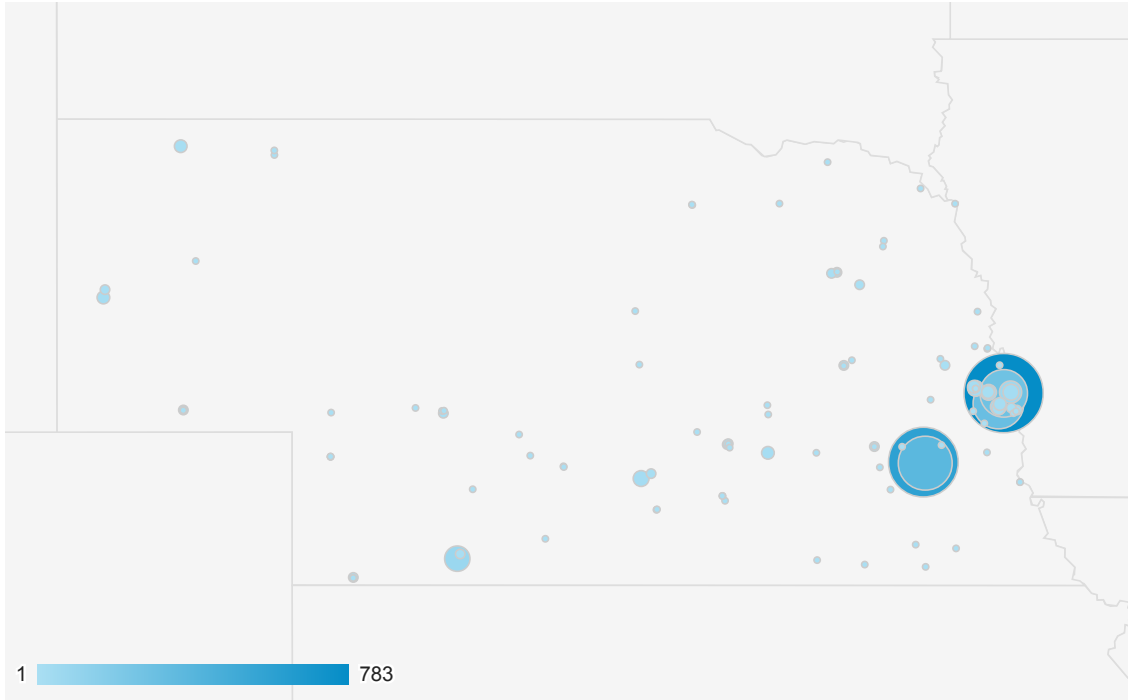

## Location

ALL » COUNTRY / TERRITORY: United States » REGION: Nebraska

All Visits  
0.13%

### Map Overlay

Summary

City	Acquisition			Behavior			Conversions		
	Visits	% New Visits	New Visits	Bounce Rate	Pages / Visit	Avg. Visit Duration	Goal Conversion Rate	Goal Completions	Goal Value
	<b>2,936</b> % of Total: 0.13% (2,217,907)	<b>45.13%</b> Site Avg: 45.07% (0.13%)	<b>1,325</b> % of Total: 0.13% (999,663)	<b>62.36%</b> Site Avg: 50.76% (22.86%)	<b>3.71</b> Site Avg: 5.20 (-28.66%)	<b>00:04:50</b> Site Avg: 00:06:07 (-21.00%)	<b>0.00%</b> Site Avg: 0.00% (0.00%)	<b>0</b> % of Total: 0.00% (0)	<b>\$0.00</b> % of Total: 0.00% (\$0.00)
1. Omaha	<b>1,144</b>	53.50%	612	56.73%	3.29	00:05:12	0.00%	0	\$0.00
2. Lincoln	<b>962</b>	33.26%	320	78.07%	2.12	00:02:44	0.00%	0	\$0.00
3. La Vista	<b>357</b>	37.54%	134	52.66%	6.90	00:05:44	0.00%	0	\$0.00
4. McCook	<b>83</b>	10.84%	9	13.25%	10.08	00:20:29	0.00%	0	\$0.00
5. Elkhorn	<b>49</b>	16.33%	8	48.98%	9.63	00:07:43	0.00%	0	\$0.00
6. Boys Town	<b>42</b>	19.05%	8	35.71%	9.12	00:11:23	0.00%	0	\$0.00
7. Kearney	<b>35</b>	85.71%	30	71.43%	2.14	00:03:25	0.00%	0	\$0.00
8. Scottsbluff	<b>25</b>	96.00%	24	60.00%	1.88	00:01:11	0.00%	0	\$0.00
9. Aurora	<b>20</b>	20.00%	4	55.00%	4.35	00:05:08	0.00%	0	\$0.00
10. Papillion	<b>20</b>	55.00%	11	60.00%	2.80	00:03:15	0.00%	0	\$0.00
11. Grand Island	<b>19</b>	94.74%	18	57.89%	2.21	00:02:06	0.00%	0	\$0.00
12. Norfolk	<b>16</b>	93.75%	15	81.25%	1.81	00:01:13	0.00%	0	\$0.00
13. Bellevue	<b>14</b>	92.86%	13	57.14%	2.29	00:00:50	0.00%	0	\$0.00