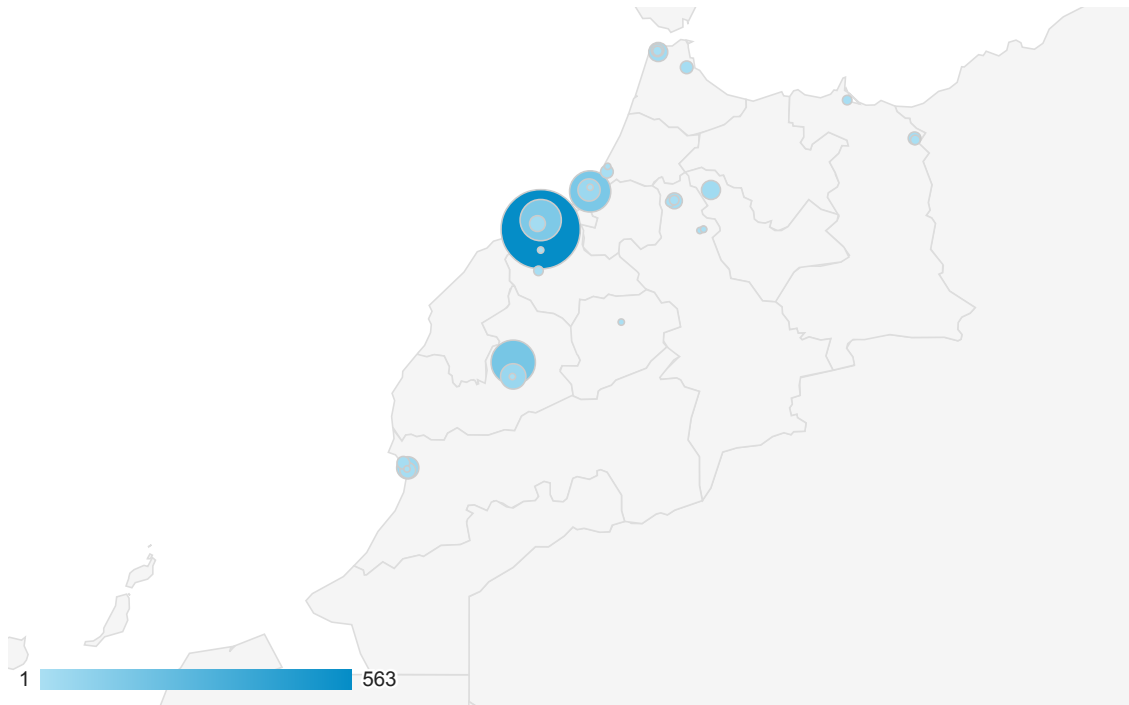

Jul 5, 2007 - Dec 31, 2013

Location

ALL » COUNTRY / TERRITORY: Morocco

All Visits
0.07%

Map Overlay

Summary

City	Acquisition			Behavior			Conversions		
	Visits	% New Visits	New Visits	Bounce Rate	Pages / Visit	Avg. Visit Duration	Goal Conversion Rate	Goal Completions	Goal Value
	1,446 <small>% of Total: 0.07% (2,217,907)</small>	62.17% <small>Site Avg: 45.07% (37.94%)</small>	899 <small>% of Total: 0.09% (999,663)</small>	64.59% <small>Site Avg: 50.76% (27.25%)</small>	2.62 <small>Site Avg: 5.20 (-49.58%)</small>	00:03:23 <small>Site Avg: 00:06:07 (-44.81%)</small>	0.00% <small>Site Avg: 0.00% (0.00%)</small>	0 <small>% of Total: 0.00% (0)</small>	\$0.00 <small>% of Total: 0.00% (\$0.00)</small>
1. Casablanca	735	62.18%	457	68.57%	2.41	00:03:15	0.00%	0	\$0.00
2. Marrakesh	230	37.39%	86	41.30%	4.38	00:06:27	0.00%	0	\$0.00
3. Rabat	207	75.36%	156	77.78%	1.64	00:01:01	0.00%	0	\$0.00
4. Agadir	74	51.35%	38	58.11%	2.50	00:01:17	0.00%	0	\$0.00
5. Tangier	45	84.44%	38	68.89%	1.82	00:04:50	0.00%	0	\$0.00
6. Fes	31	87.10%	27	80.65%	2.06	00:02:00	0.00%	0	\$0.00
7. (not set)	30	36.67%	11	33.33%	5.17	00:11:15	0.00%	0	\$0.00
8. Meknes	27	100.00%	27	59.26%	1.81	00:01:44	0.00%	0	\$0.00
9. Oujda	17	88.24%	15	64.71%	1.88	00:00:29	0.00%	0	\$0.00
10. Tetouan	14	100.00%	14	64.29%	1.93	00:00:38	0.00%	0	\$0.00
11. Kenitra	10	90.00%	9	80.00%	3.70	00:00:52	0.00%	0	\$0.00
12. Nador	7	71.43%	5	85.71%	1.14	00:00:03	0.00%	0	\$0.00
13. Settat	7	71.43%	5	85.71%	1.14	00:00:02	0.00%	0	\$0.00

14. Ifran	5	80.00%	4	100.00%	1.00	00:00:00	0.00%	0	\$0.00
15. Sale	3	100.00%	3	66.67%	3.67	00:03:27	0.00%	0	\$0.00
16. Beni Mellal	2	100.00%	2	50.00%	2.00	00:00:04	0.00%	0	\$0.00
17. Berrechid	2	100.00%	2	50.00%	2.00	00:01:58	0.00%	0	\$0.00

Rows 1 - 17 of 17