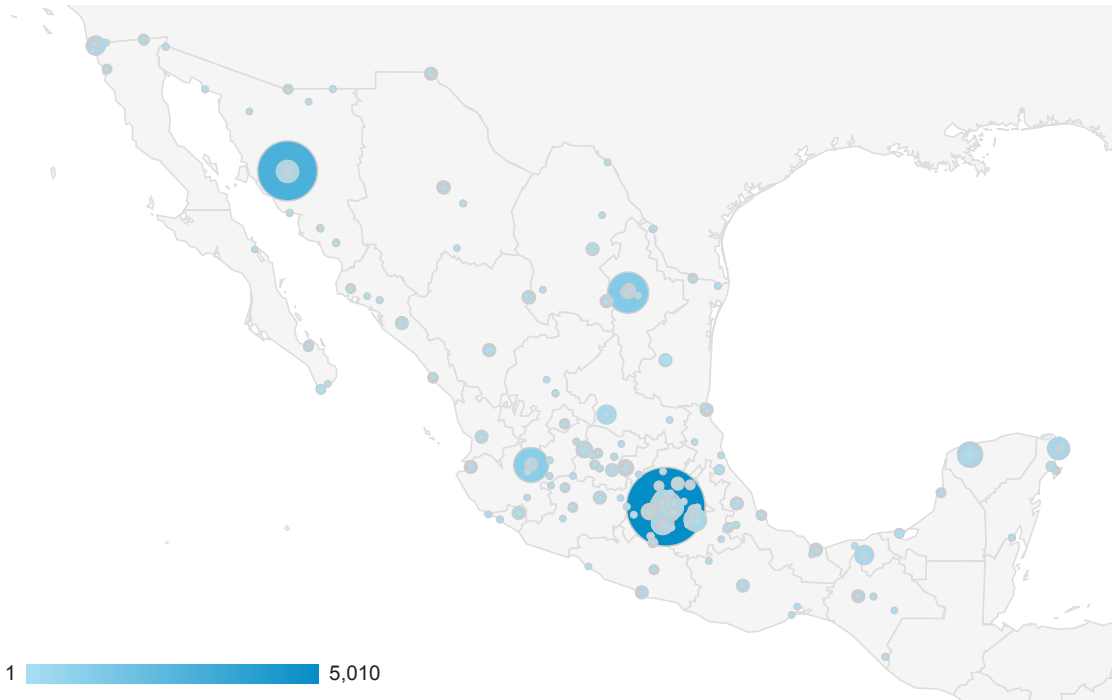

## Location

ALL » COUNTRY / TERRITORY: Mexico

 All Visits  
1.03%

### Map Overlay

Summary

City	Acquisition			Behavior			Conversions		
	Visits	% New Visits	New Visits	Bounce Rate	Pages / Visit	Avg. Visit Duration	Goal Conversion Rate	Goal Completions	Goal Value
	22,886 % of Total: 1.03% (2,217,907)	59.46% Site Avg: 45.07% (31.93%)	13,609 % of Total: 1.36% (999,663)	77.14% Site Avg: 50.76% (51.97%)	2.11 Site Avg: 5.20 (-59.46%)	00:02:07 Site Avg: 00:06:07 (-65.28%)	0.00% Site Avg: 0.00% (0.00%)	0 % of Total: 0.00% (0)	\$0.00 % of Total: 0.00% (\$0.00)
1. Mexico City	6,258	70.05%	4,384	86.18%	1.52	00:01:02	0.00%	0	\$0.00
2. Hermosillo	3,305	16.22%	536	34.46%	4.22	00:04:40	0.00%	0	\$0.00
3. Monterrey	1,408	65.62%	924	83.66%	1.58	00:01:20	0.00%	0	\$0.00
4. Guadalajara	1,255	69.96%	878	88.29%	1.42	00:00:57	0.00%	0	\$0.00
5. Puebla	735	68.57%	504	91.02%	1.27	00:00:44	0.00%	0	\$0.00
6. Merida	712	68.82%	490	90.17%	1.49	00:01:13	0.00%	0	\$0.00
7. (not set)	696	63.65%	443	82.61%	2.22	00:01:32	0.00%	0	\$0.00
8. Cuernavaca	519	49.90%	259	35.26%	6.81	00:17:45	0.00%	0	\$0.00
9. Cancun	392	68.37%	268	90.31%	1.34	00:00:38	0.00%	0	\$0.00
10. Leon	381	29.92%	114	93.70%	1.17	00:00:41	0.00%	0	\$0.00
11. Tijuana	380	69.21%	263	83.95%	1.59	00:01:31	0.00%	0	\$0.00
12. Col. Lazaro Cardenas	272	72.79%	198	96.32%	1.05	00:00:13	0.00%	0	\$0.00
13. Santiago de Queretaro	264	57.20%	151	75.38%	1.71	00:01:04	0.00%	0	\$0.00