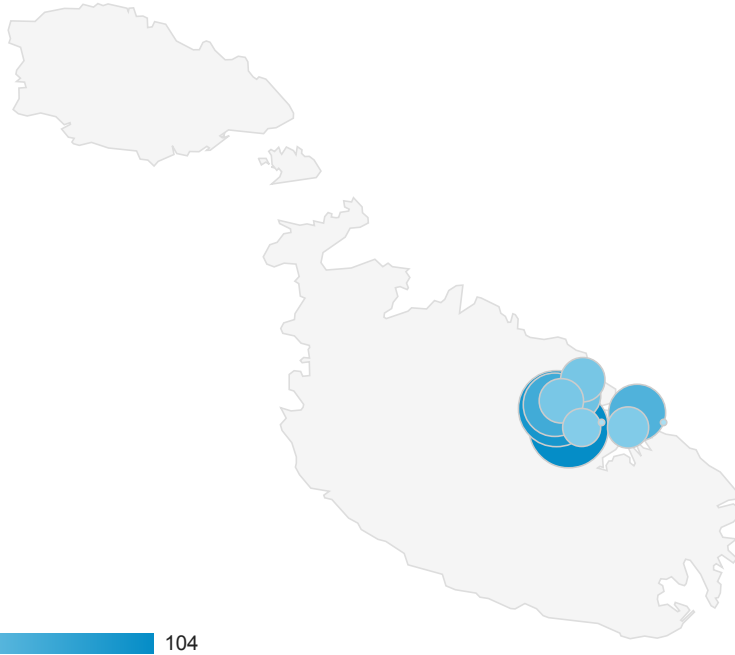

Jul 5, 2007 - Dec 31, 2013

Location

ALL » COUNTRY / TERRITORY: Malta

All Visits
0.02%

Map Overlay

Summary

City	Acquisition			Behavior			Conversions		
	Visits	% New Visits	New Visits	Bounce Rate	Pages / Visit	Avg. Visit Duration	Goal Conversion Rate	Goal Completions	Goal Value
	497 <small>% of Total: 0.02% (2,217,907)</small>	75.05% <small>Site Avg: 45.07% (66.51%)</small>	373 <small>% of Total: 0.04% (999,663)</small>	66.60% <small>Site Avg: 50.76% (31.20%)</small>	2.86 <small>Site Avg: 5.20 (-44.90%)</small>	00:03:39 <small>Site Avg: 00:06:07 (-40.27%)</small>	0.00% <small>Site Avg: 0.00% (0.00%)</small>	0 <small>% of Total: 0.00% (0)</small>	\$0.00 <small>% of Total: 0.00% (\$0.00)</small>
1. San Gwann	193	75.13%	145	59.07%	3.74	00:04:54	0.00%	0	\$0.00
2. Msida	133	71.43%	95	65.41%	3.10	00:04:41	0.00%	0	\$0.00
3. Valletta	89	73.03%	65	73.03%	1.93	00:02:19	0.00%	0	\$0.00
4. St Julian's	73	86.30%	63	80.82%	1.37	00:00:26	0.00%	0	\$0.00
5. (not set)	9	55.56%	5	66.67%	1.89	00:01:29	0.00%	0	\$0.00

Rows 1 - 5 of 5