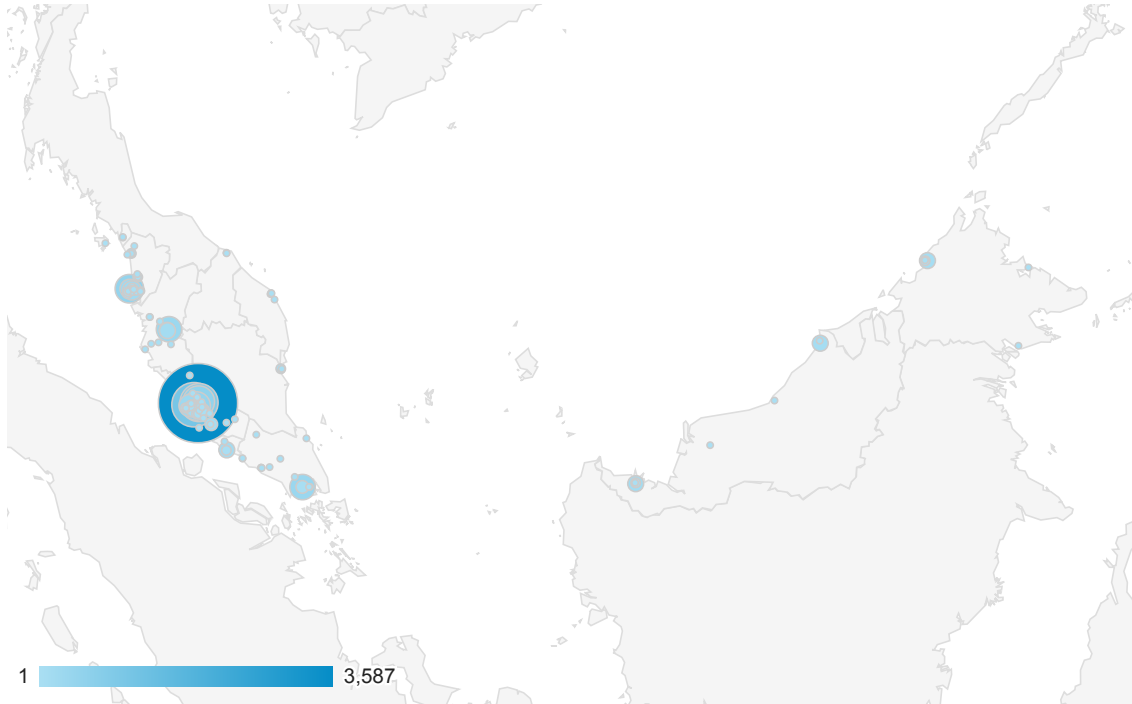

Jul 5, 2007 - Dec 31, 2013

Location

ALL » COUNTRY / TERRITORY: Malaysia

Map Overlay

Summary

City	Acquisition			Behavior			Conversions		
	Visits	% New Visits	New Visits	Bounce Rate	Pages / Visit	Avg. Visit Duration	Goal Conversion Rate	Goal Completions	Goal Value
	10,517 % of Total: 0.47% (2,217,907)	66.35% Site Avg: 45.07% (47.21%)	6,978 % of Total: 0.70% (999,663)	61.48% Site Avg: 50.76% (21.12%)	3.61 Site Avg: 5.20 (-30.61%)	00:04:36 Site Avg: 00:06:07 (-24.89%)	0.00% Site Avg: 0.00% (0.00%)	0 % of Total: 0.00% (0)	\$0.00 % of Total: 0.00% (\$0.00)
1. Kuala Lumpur	5,001	65.05%	3,253	61.37%	3.52	00:04:36	0.00%	0	\$0.00
2. Petaling Jaya	1,536	63.48%	975	54.95%	4.32	00:05:17	0.00%	0	\$0.00
3. George Town	687	58.81%	404	55.75%	3.66	00:06:14	0.00%	0	\$0.00
4. Ipoh	590	62.37%	368	60.34%	3.70	00:03:45	0.00%	0	\$0.00
5. Johor Bahru	400	82.50%	330	67.00%	3.09	00:02:50	0.00%	0	\$0.00
6. Shah Alam	276	72.83%	201	75.72%	2.88	00:03:21	0.00%	0	\$0.00
7. (not set)	215	33.02%	71	29.77%	9.42	00:11:38	0.00%	0	\$0.00
8. Perai	193	51.30%	99	47.67%	5.17	00:09:50	0.00%	0	\$0.00
9. Kuching	174	83.91%	146	78.74%	1.56	00:01:41	0.00%	0	\$0.00
10. Malacca	153	80.39%	123	72.55%	3.99	00:03:52	0.00%	0	\$0.00
11. Kota Kinabalu	142	78.17%	111	74.65%	2.11	00:02:03	0.00%	0	\$0.00
12. Subang Jaya	118	80.51%	95	80.51%	1.45	00:01:11	0.00%	0	\$0.00
13. Puchong	106	91.51%	97	76.42%	1.63	00:01:48	0.00%	0	\$0.00