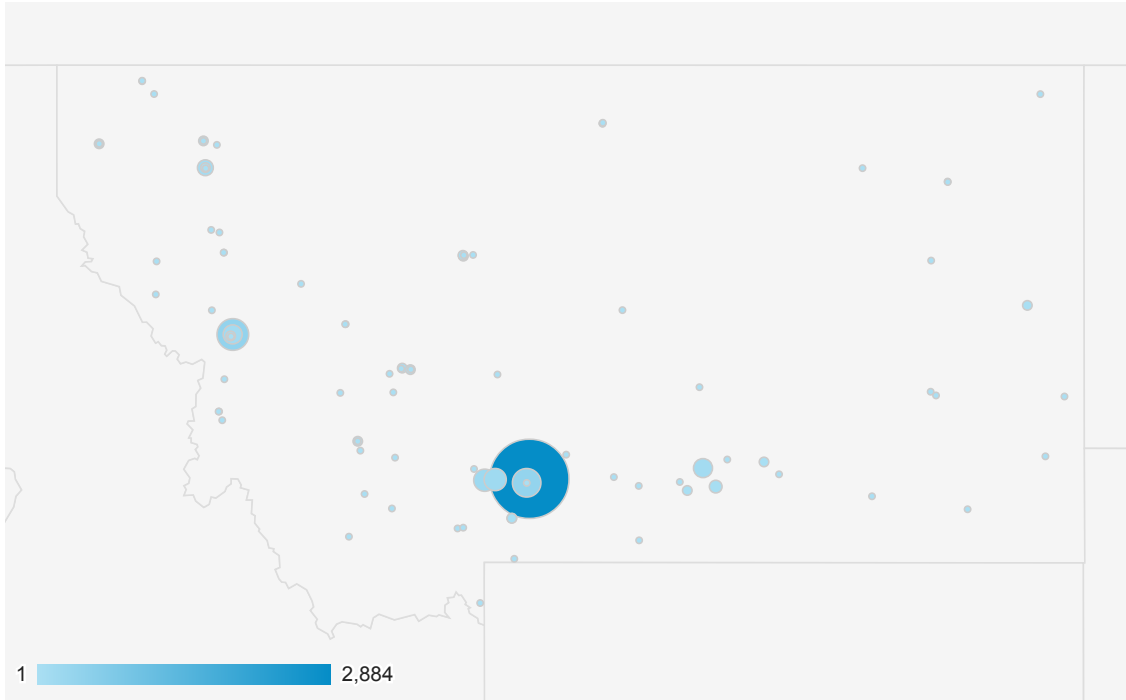

## Location

ALL » COUNTRY / TERRITORY: United States » REGION: Montana

All Visits  
0.22%

### Map Overlay

Summary

City	Acquisition			Behavior			Conversions		
	Visits	% New Visits	New Visits	Bounce Rate	Pages / Visit	Avg. Visit Duration	Goal Conversion Rate	Goal Completions	Goal Value
	<b>4,947</b> <small>% of Total: 0.22% (2,217,907)</small>	<b>15.89%</b> <small>Site Avg: 45.07% (-64.75%)</small>	<b>786</b> <small>% of Total: 0.08% (999,663)</small>	<b>26.04%</b> <small>Site Avg: 50.76% (-48.71%)</small>	<b>4.99</b> <small>Site Avg: 5.20 (-3.94%)</small>	<b>00:07:26</b> <small>Site Avg: 00:06:07 (21.47%)</small>	<b>0.00%</b> <small>Site Avg: 0.00% (0.00%)</small>	<b>0</b> <small>% of Total: 0.00% (0)</small>	<b>\$0.00</b> <small>% of Total: 0.00% (\$0.00)</small>
1. Livingston	<b>3,282</b>	1.86%	61	15.08%	5.71	00:08:36	0.00%	0	\$0.00
2. Missoula	<b>578</b>	27.85%	161	45.16%	3.92	00:06:54	0.00%	0	\$0.00
3. Bozeman	<b>408</b>	27.45%	112	31.37%	3.31	00:04:41	0.00%	0	\$0.00
4. Billings	<b>175</b>	57.71%	101	65.71%	2.55	00:02:35	0.00%	0	\$0.00
5. Kalispell	<b>113</b>	89.38%	101	62.83%	2.73	00:02:10	0.00%	0	\$0.00
6. Helena	<b>46</b>	84.78%	39	69.57%	1.83	00:01:31	0.00%	0	\$0.00
7. Great Falls	<b>44</b>	75.00%	33	65.91%	2.91	00:02:12	0.00%	0	\$0.00
8. Emigrant	<b>38</b>	42.11%	16	34.21%	4.53	00:05:44	0.00%	0	\$0.00
9. Butte	<b>30</b>	86.67%	26	56.67%	5.13	00:07:19	0.00%	0	\$0.00
10. (not set)	<b>29</b>	0.00%	0	10.34%	10.90	00:12:47	0.00%	0	\$0.00
11. Libby	<b>26</b>	53.85%	14	84.62%	1.15	00:02:05	0.00%	0	\$0.00
12. East Helena	<b>20</b>	95.00%	19	60.00%	5.15	00:07:44	0.00%	0	\$0.00
13. Hardin	<b>18</b>	5.56%	1	16.67%	10.89	00:23:29	0.00%	0	\$0.00

54.	<a href="#">Stevensville</a>	1	100.00%	1	100.00%	1.00	00:00:00	0.00%	0	\$0.00
55.	<a href="#">Twin Bridges</a>	1	100.00%	1	0.00%	2.00	00:00:59	0.00%	0	\$0.00
56.	<a href="#">White Sulphur Springs</a>	1	100.00%	1	100.00%	1.00	00:00:00	0.00%	0	\$0.00