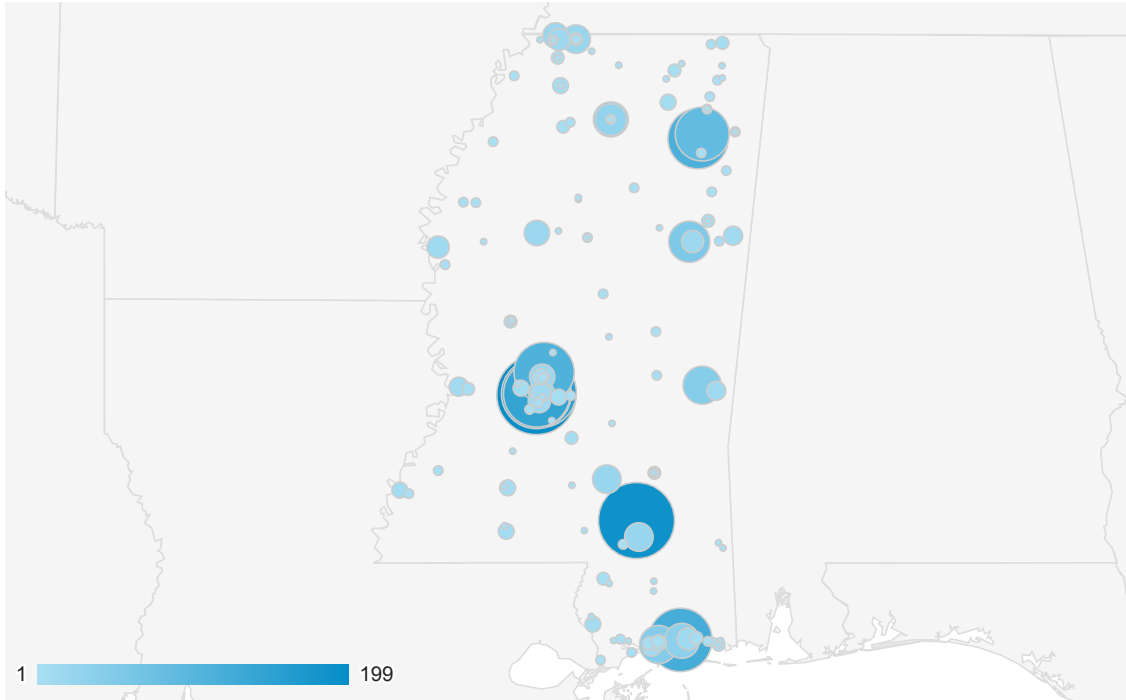

Jul 5, 2007 - Dec 31, 2013

Location

ALL » COUNTRY / TERRITORY: United States » REGION: Mississippi

All Visits
0.09%

Map Overlay

Summary

City	Acquisition			Behavior			Conversions		
	Visits	% New Visits	New Visits	Bounce Rate	Pages / Visit	Avg. Visit Duration	Goal Conversion Rate	Goal Completions	Goal Value
	2,084 <small>% of Total: 0.09% (2,217,907)</small>	52.06% <small>Site Avg: 45.07% (15.51%)</small>	1,085 <small>% of Total: 0.11% (999,663)</small>	51.06% <small>Site Avg: 50.76% (0.58%)</small>	4.44 <small>Site Avg: 5.20 (-14.52%)</small>	00:06:16 <small>Site Avg: 00:06:07 (2.49%)</small>	0.00% <small>Site Avg: 0.00% (0.00%)</small>	0 <small>% of Total: 0.00% (0)</small>	\$0.00 <small>% of Total: 0.00% (\$0.00)</small>
1. Jackson	490	37.55%	184	37.35%	5.37	00:08:44	0.00%	0	\$0.00
2. Hattiesburg	211	52.13%	110	50.71%	4.36	00:03:31	0.00%	0	\$0.00
3. Tupelo	202	35.15%	71	40.10%	5.66	00:07:13	0.00%	0	\$0.00
4. Flowood	188	25.00%	47	22.34%	7.67	00:14:32	0.00%	0	\$0.00
5. Biloxi	158	36.08%	57	46.84%	3.77	00:05:26	0.00%	0	\$0.00
6. Madison	110	21.82%	24	52.73%	5.89	00:09:52	0.00%	0	\$0.00
7. Oxford	71	78.87%	56	60.56%	3.77	00:04:31	0.00%	0	\$0.00
8. Gulfport	59	74.58%	44	69.49%	3.56	00:03:42	0.00%	0	\$0.00
9. Meridian	58	77.59%	45	51.72%	3.21	00:02:32	0.00%	0	\$0.00
10. Starkville	54	77.78%	42	70.37%	2.09	00:01:19	0.00%	0	\$0.00
11. Southaven	38	81.58%	31	57.89%	5.47	00:06:19	0.00%	0	\$0.00
12. Olive Branch	31	96.77%	30	77.42%	2.39	00:04:03	0.00%	0	\$0.00
13. Ridgeland	28	64.29%	18	53.57%	2.96	00:04:24	0.00%	0	\$0.00