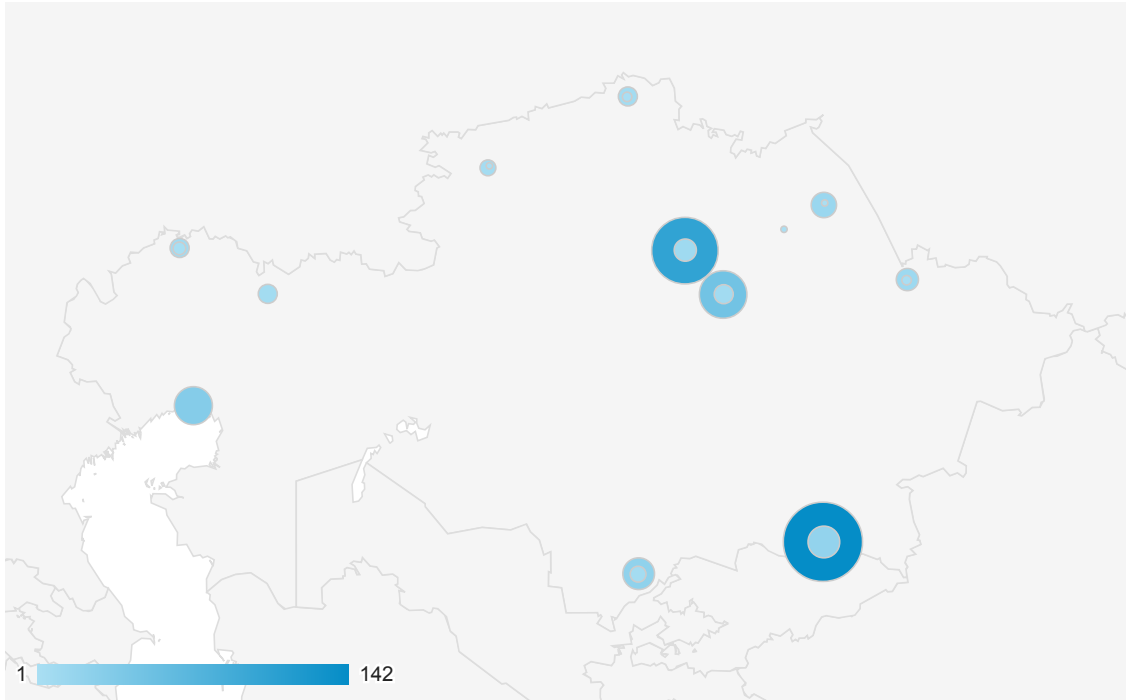

Location

ALL » COUNTRY / TERRITORY: Kazakhstan

All Visits
0.02%

Map Overlay

Summary

City	Acquisition			Behavior			Conversions		
	Visits	% New Visits	New Visits	Bounce Rate	Pages / Visit	Avg. Visit Duration	Goal Conversion Rate	Goal Completions	Goal Value
	495 <small>% of Total: 0.02% (2,217,907)</small>	74.14% <small>Site Avg: 45.07% (64.49%)</small>	367 <small>% of Total: 0.04% (999,663)</small>	88.89% <small>Site Avg: 50.76% (75.11%)</small>	1.42 <small>Site Avg: 5.20 (-72.67%)</small>	00:00:53 <small>Site Avg: 00:06:07 (-85.69%)</small>	0.00% <small>Site Avg: 0.00% (0.00%)</small>	0 <small>% of Total: 0.00% (0)</small>	\$0.00 <small>% of Total: 0.00% (\$0.00)</small>
1. Almaty	163	78.53%	128	85.89%	1.74	00:01:50	0.00%	0	\$0.00
2. Astana	114	64.04%	73	94.74%	1.16	00:00:15	0.00%	0	\$0.00
3. Temirtau	57	80.70%	46	87.72%	1.23	00:00:11	0.00%	0	\$0.00
4. (not set)	34	61.76%	21	73.53%	2.03	00:01:31	0.00%	0	\$0.00
5. Atyrau	33	75.76%	25	90.91%	1.12	00:00:28	0.00%	0	\$0.00
6. Shymkent	29	72.41%	21	96.55%	1.14	00:00:01	0.00%	0	\$0.00
7. Pavlodar	16	87.50%	14	93.75%	1.12	00:00:12	0.00%	0	\$0.00
8. Semey	14	78.57%	11	100.00%	1.00	00:00:00	0.00%	0	\$0.00
9. Uralsk	11	72.73%	8	90.91%	1.09	00:00:01	0.00%	0	\$0.00
10. Petropavlovsk	9	88.89%	8	77.78%	1.33	00:00:10	0.00%	0	\$0.00
11. Karaganda	7	71.43%	5	100.00%	1.00	00:00:00	0.00%	0	\$0.00
12. Kostanay	7	85.71%	6	85.71%	1.14	00:00:01	0.00%	0	\$0.00
13. Ekibastuz	1	100.00%	1	0.00%	7.00	00:22:14	0.00%	0	\$0.00