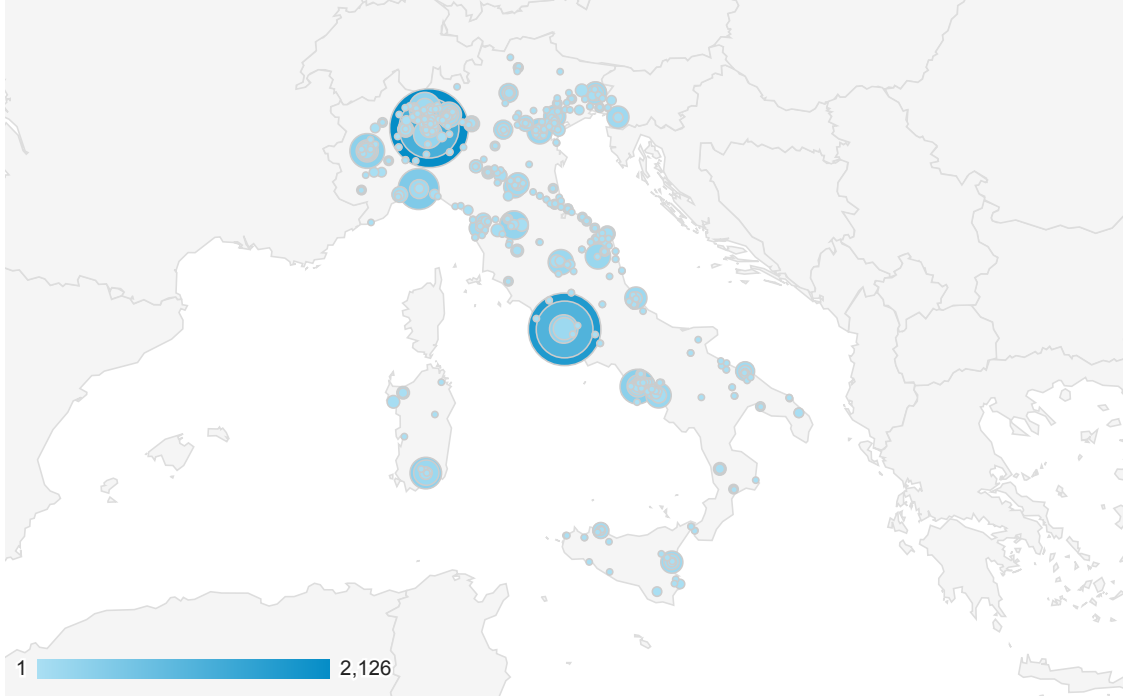

Jul 5, 2007 - Dec 31, 2013

Location

ALL » COUNTRY / TERRITORY: Italy

Map Overlay

Summary

City	Acquisition			Behavior			Conversions		
	Visits	% New Visits	New Visits	Bounce Rate	Pages / Visit	Avg. Visit Duration	Goal Conversion Rate	Goal Completions	Goal Value
	19,205 <small>% of Total: 0.87% (2,217,907)</small>	57.68% <small>Site Avg: 45.07% (27.98%)</small>	11,078 <small>% of Total: 1.11% (999,663)</small>	59.86% <small>Site Avg: 50.76% (17.93%)</small>	3.86 <small>Site Avg: 5.20 (-25.70%)</small>	00:04:23 <small>Site Avg: 00:06:07 (-28.25%)</small>	0.00% <small>Site Avg: 0.00% (0.00%)</small>	0 <small>% of Total: 0.00% (0)</small>	\$0.00 <small>% of Total: 0.00% (\$0.00)</small>
1. Milan	3,494	60.45%	2,112	62.59%	3.70	00:03:40	0.00%	0	\$0.00
2. Rome	3,212	55.57%	1,785	66.31%	4.35	00:04:43	0.00%	0	\$0.00
3. Turin	780	61.67%	481	56.03%	3.81	00:04:00	0.00%	0	\$0.00
4. Genoa	690	32.90%	227	27.54%	4.72	00:03:59	0.00%	0	\$0.00
5. Naples	625	58.72%	367	59.20%	3.53	00:05:43	0.00%	0	\$0.00
6. Cagliari	580	18.62%	108	53.62%	3.78	00:04:58	0.00%	0	\$0.00
7. Florence	579	67.53%	391	67.18%	2.69	00:04:34	0.00%	0	\$0.00
8. Como	437	12.36%	54	32.72%	3.18	00:02:16	0.00%	0	\$0.00
9. Bergamo	417	74.10%	309	74.82%	2.13	00:02:58	0.00%	0	\$0.00
10. Udine	367	64.03%	235	43.60%	7.35	00:06:28	0.00%	0	\$0.00
11. Bologna	362	76.80%	278	75.69%	1.99	00:01:38	0.00%	0	\$0.00
12. Salerno	277	70.04%	194	41.16%	4.34	00:04:56	0.00%	0	\$0.00
13. Padua	263	70.34%	185	68.06%	2.80	00:02:14	0.00%	0	\$0.00