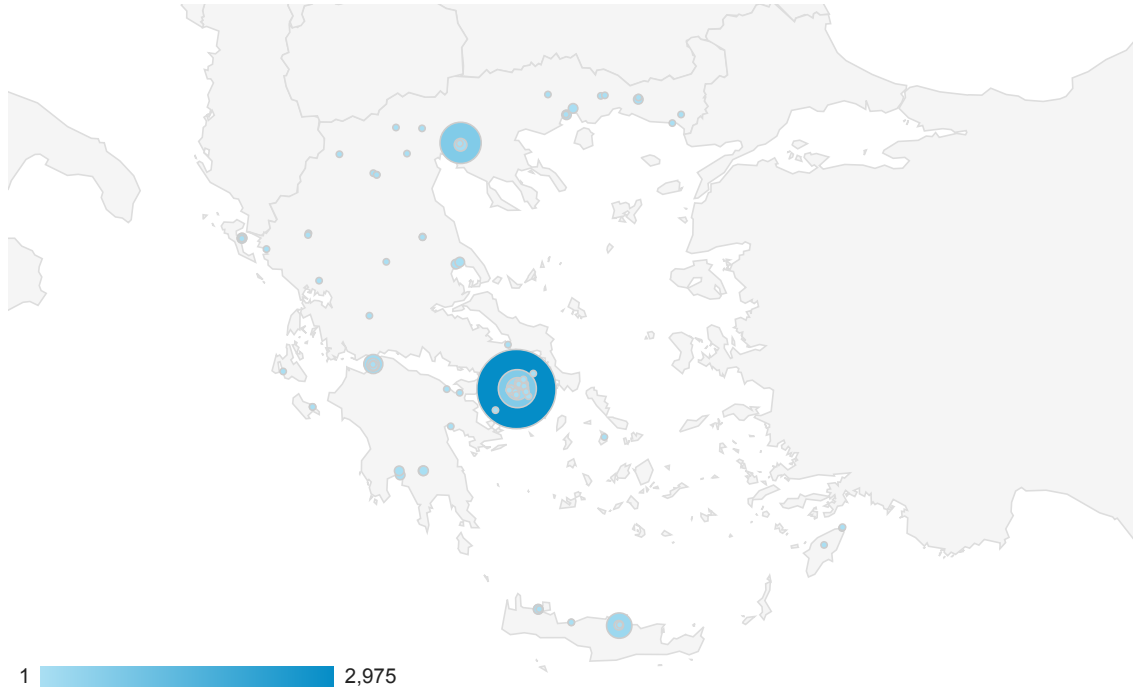

Jul 5, 2007 - Dec 31, 2013

Location

ALL » COUNTRY / TERRITORY: Greece

Map Overlay

Summary

City	Acquisition			Behavior			Conversions		
	Visits	% New Visits	New Visits	Bounce Rate	Pages / Visit	Avg. Visit Duration	Goal Conversion Rate	Goal Completions	Goal Value
	5,903 % of Total: 0.27% (2,217,907)	53.94% Site Avg: 45.07% (19.67%)	3,184 % of Total: 0.32% (999,663)	49.77% Site Avg: 50.76% (-1.95%)	4.11 Site Avg: 5.20 (-20.81%)	00:05:32 Site Avg: 00:06:07 (-9.59%)	0.00% Site Avg: 0.00% (0.00%)	0 % of Total: 0.00% (0)	\$0.00 % of Total: 0.00% (\$0.00)
1. Athens	3,901	55.37%	2,160	48.22%	4.10	00:05:25	0.00%	0	\$0.00
2. Thessaloniki	818	53.42%	437	44.38%	4.24	00:04:50	0.00%	0	\$0.00
3. Heraklion	284	32.39%	92	60.92%	2.98	00:06:00	0.00%	0	\$0.00
4. Patra	215	37.67%	81	58.60%	3.92	00:03:20	0.00%	0	\$0.00
5. Chania	71	46.48%	33	49.30%	4.13	00:06:40	0.00%	0	\$0.00
6. Nikaia	62	59.68%	37	66.13%	2.50	00:03:06	0.00%	0	\$0.00
7. (not set)	59	57.63%	34	59.32%	4.44	00:06:53	0.00%	0	\$0.00
8. Chalandri	56	80.36%	45	64.29%	3.04	00:04:37	0.00%	0	\$0.00
9. Kavala	53	47.17%	25	33.96%	6.83	00:12:24	0.00%	0	\$0.00
10. Sparta	46	19.57%	9	21.74%	9.85	00:31:37	0.00%	0	\$0.00
11. Kalamata	37	43.24%	16	72.97%	2.03	00:03:19	0.00%	0	\$0.00
12. Volos	37	54.05%	20	72.97%	2.57	00:02:14	0.00%	0	\$0.00
13. Kerkira	36	86.11%	31	72.22%	1.89	00:01:06	0.00%	0	\$0.00