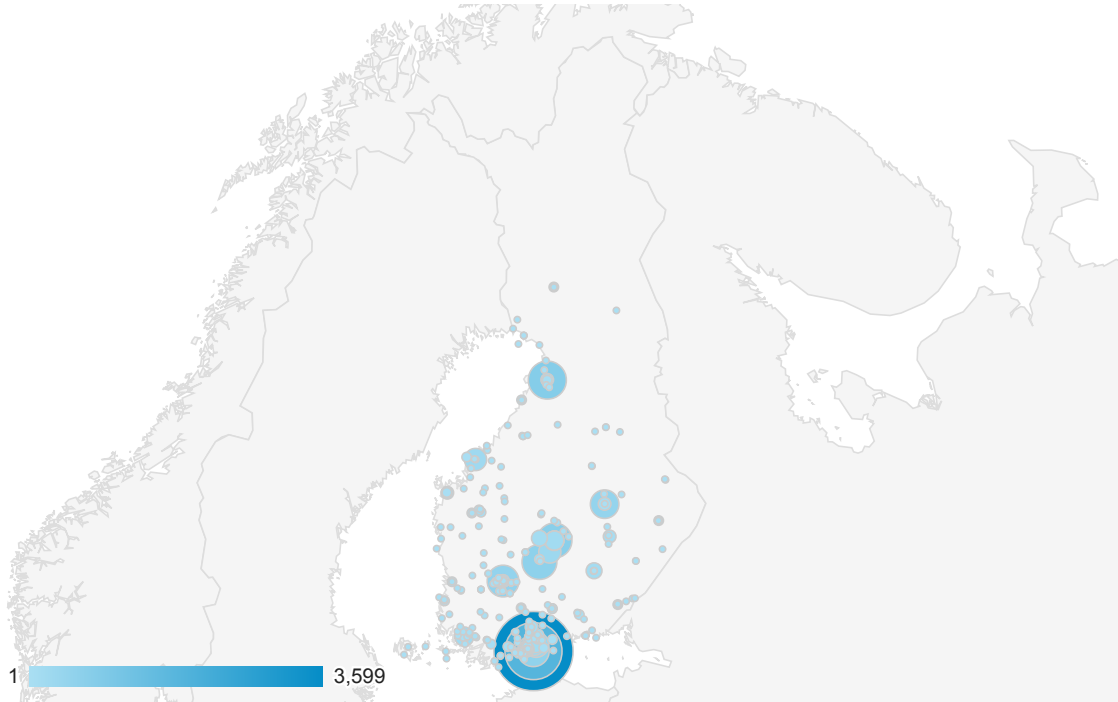

Jul 5, 2007 - Dec 31, 2013

Location

ALL » COUNTRY / TERRITORY: Finland

Map Overlay

Summary

City	Acquisition			Behavior			Conversions		
	Visits	% New Visits	New Visits	Bounce Rate	Pages / Visit	Avg. Visit Duration	Goal Conversion Rate	Goal Completions	Goal Value
	14,172 % of Total: 0.64% (2,217,907)	42.82% Site Avg: 45.07% (-4.99%)	6,069 % of Total: 0.61% (999,663)	48.89% Site Avg: 50.76% (-3.68%)	4.03 Site Avg: 5.20 (-22.45%)	00:06:23 Site Avg: 00:06:07 (4.30%)	0.00% Site Avg: 0.00% (0.00%)	0 % of Total: 0.00% (0)	\$0.00 % of Total: 0.00% (\$0.00)
1. Helsinki	5,981	43.77%	2,618	56.65%	3.56	00:05:24	0.00%	0	\$0.00
2. Jyvaskyla sub-region	1,272	17.22%	219	29.32%	3.50	00:06:52	0.00%	0	\$0.00
3. Oulu	903	48.28%	436	39.42%	6.12	00:03:33	0.00%	0	\$0.00
4. Vantaa	711	37.83%	269	57.81%	3.85	00:17:56	0.00%	0	\$0.00
5. Tampere	666	45.95%	306	49.55%	4.23	00:09:31	0.00%	0	\$0.00
6. Jamsa	618	0.32%	2	33.66%	4.58	00:07:00	0.00%	0	\$0.00
7. Kuopio	553	35.44%	196	49.01%	4.41	00:03:30	0.00%	0	\$0.00
8. (not set)	525	85.14%	447	42.48%	3.02	00:02:15	0.00%	0	\$0.00
9. Korpilahti	288	5.21%	15	19.10%	4.98	00:09:50	0.00%	0	\$0.00
10. Jakobstad	272	18.38%	50	26.10%	5.86	00:11:45	0.00%	0	\$0.00
11. Espoo	255	60.78%	155	61.96%	2.92	00:04:39	0.00%	0	\$0.00
12. Turku	226	84.96%	192	59.73%	3.03	00:04:06	0.00%	0	\$0.00
13. Mikkeli	145	50.34%	73	30.34%	4.58	00:04:54	0.00%	0	\$0.00