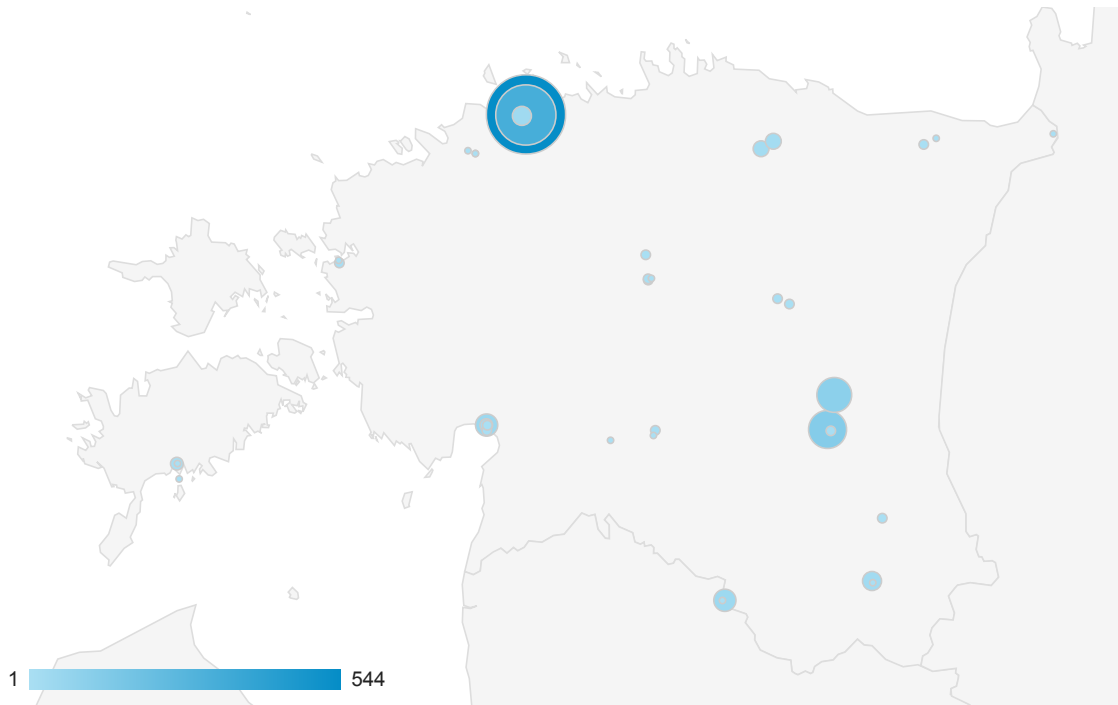

## Location

ALL » COUNTRY / TERRITORY: Estonia

### Map Overlay

Summary

City	Acquisition			Behavior			Conversions		
	Visits	% New Visits	New Visits	Bounce Rate	Pages / Visit	Avg. Visit Duration	Goal Conversion Rate	Goal Completions	Goal Value
	1,432 <small>% of Total: 0.06% (2,217,907)</small>	68.09% <small>Site Avg: 45.07% (51.06%)</small>	975 <small>% of Total: 0.10% (999,663)</small>	61.24% <small>Site Avg: 50.76% (20.65%)</small>	4.16 <small>Site Avg: 5.20 (-20.02%)</small>	00:05:34 <small>Site Avg: 00:06:07 (-9.01%)</small>	0.00% <small>Site Avg: 0.00% (0.00%)</small>	0 <small>% of Total: 0.00% (0)</small>	\$0.00 <small>% of Total: 0.00% (\$0.00)</small>
1. Tallinn	906	70.20%	636	64.79%	3.18	00:04:27	0.00%	0	\$0.00
2. Tartu	231	59.31%	137	51.08%	5.45	00:08:01	0.00%	0	\$0.00
3. Parnu	70	65.71%	46	71.43%	2.73	00:05:03	0.00%	0	\$0.00
4. Valga	45	80.00%	36	28.89%	13.51	00:13:05	0.00%	0	\$0.00
5. Rakvere	44	50.00%	22	50.00%	2.80	00:06:57	0.00%	0	\$0.00
6. (not set)	40	42.50%	17	75.00%	2.00	00:03:44	0.00%	0	\$0.00
7. Voru	27	81.48%	22	29.63%	25.85	00:23:16	0.00%	0	\$0.00
8. Paide	15	86.67%	13	73.33%	1.67	00:00:31	0.00%	0	\$0.00
9. Kuressaare	11	63.64%	7	45.45%	1.82	00:01:57	0.00%	0	\$0.00
10. Viljandi	11	81.82%	9	90.91%	1.09	00:00:03	0.00%	0	\$0.00
11. Jogeve Parish	9	88.89%	8	55.56%	1.78	00:02:22	0.00%	0	\$0.00
12. Haapsalu	8	87.50%	7	87.50%	1.38	00:00:40	0.00%	0	\$0.00
13. Johvi	5	100.00%	5	100.00%	1.00	00:00:00	0.00%	0	\$0.00

14.	Keila	4	100.00%	4	100.00%	1.00	00:00:00	0.00%	0	\$0.00
15.	Polva	4	100.00%	4	50.00%	2.25	00:00:18	0.00%	0	\$0.00
16.	Narva	2	100.00%	2	0.00%	3.50	00:03:08	0.00%	0	\$0.00

Rows 1 - 16 of 16