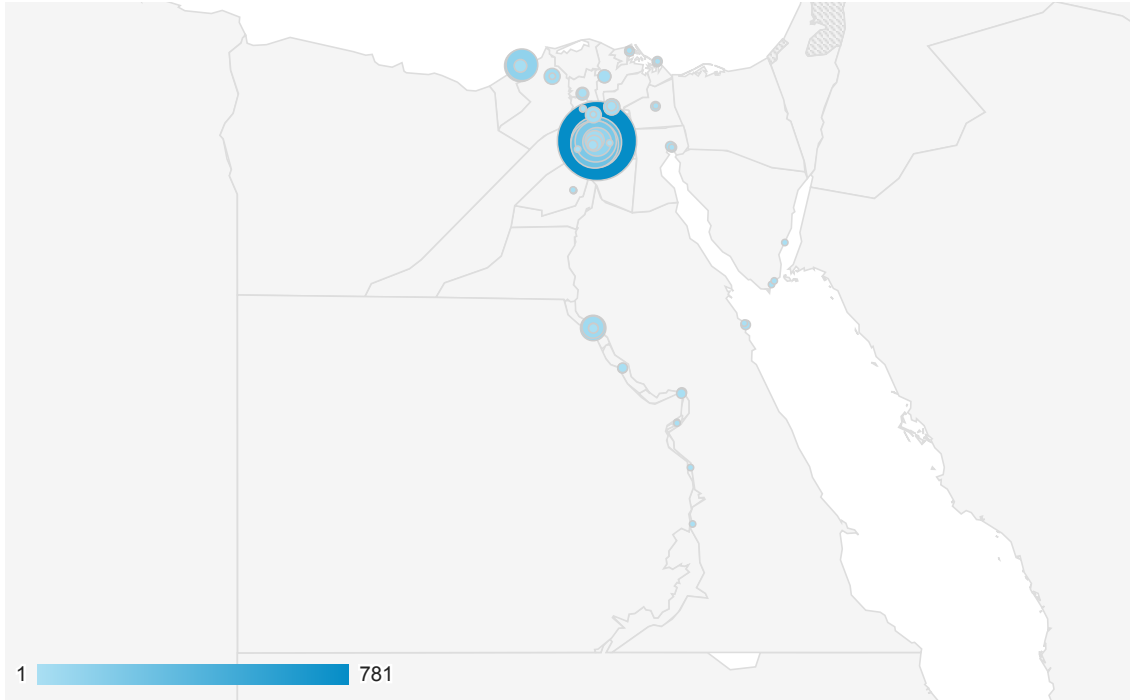

Jul 5, 2007 - Dec 31, 2013

Location

ALL » COUNTRY / TERRITORY: Egypt

Map Overlay

Summary

City	Acquisition			Behavior			Conversions		
	Visits	% New Visits	New Visits	Bounce Rate	Pages / Visit	Avg. Visit Duration	Goal Conversion Rate	Goal Completions	Goal Value
	2,524 <small>% of Total: 0.11% (2,217,907)</small>	77.18% <small>Site Avg: 45.07% (71.23%)</small>	1,948 <small>% of Total: 0.19% (999,663)</small>	68.86% <small>Site Avg: 50.76% (35.65%)</small>	2.42 <small>Site Avg: 5.20 (-53.44%)</small>	00:02:22 <small>Site Avg: 00:06:07 (-61.20%)</small>	0.00% <small>Site Avg: 0.00% (0.00%)</small>	0 <small>% of Total: 0.00% (0)</small>	\$0.00 <small>% of Total: 0.00% (\$0.00)</small>
1. Cairo	1,418	78.63%	1,115	66.71%	2.46	00:02:35	0.00%	0	\$0.00
2. Giza	321	64.49%	207	80.69%	2.04	00:01:25	0.00%	0	\$0.00
3. Alexandria	261	75.10%	196	68.97%	2.26	00:03:05	0.00%	0	\$0.00
4. Asyut	131	87.02%	114	53.44%	4.56	00:04:03	0.00%	0	\$0.00
5. (not set)	76	81.58%	62	77.63%	1.61	00:01:13	0.00%	0	\$0.00
6. Zagazig	57	82.46%	47	78.95%	1.54	00:00:31	0.00%	0	\$0.00
7. Mansoura	34	73.53%	25	61.76%	3.18	00:02:38	0.00%	0	\$0.00
8. Damanhour	30	86.67%	26	66.67%	2.90	00:01:27	0.00%	0	\$0.00
9. Tanta	29	75.86%	22	68.97%	2.21	00:03:12	0.00%	0	\$0.00
10. Ad Duqqi	28	89.29%	25	71.43%	2.18	00:00:53	0.00%	0	\$0.00
11. Suez	24	62.50%	15	79.17%	1.33	00:00:18	0.00%	0	\$0.00
12. Banha	23	39.13%	9	56.52%	1.70	00:02:16	0.00%	0	\$0.00
13. Damietta	18	77.78%	14	66.67%	1.94	00:01:44	0.00%	0	\$0.00