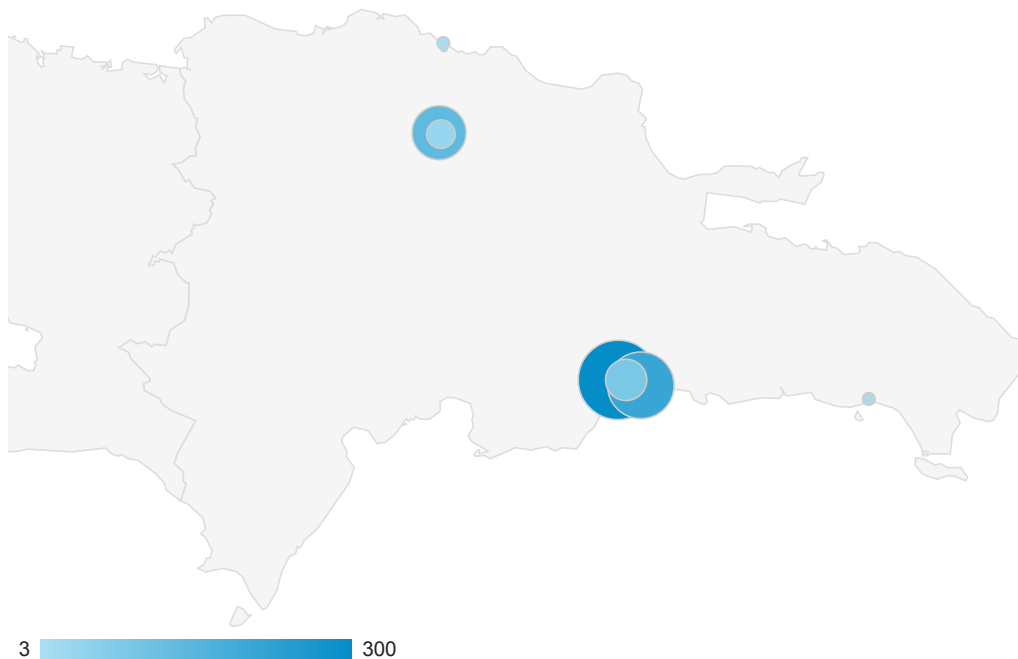

Jul 5, 2007 - Dec 31, 2013

Location

ALL » COUNTRY / TERRITORY: Dominican Republic

All Visits
0.04%

Map Overlay

Summary

City	Acquisition			Behavior			Conversions		
	Visits	% New Visits	New Visits	Bounce Rate	Pages / Visit	Avg. Visit Duration	Goal Conversion Rate	Goal Completions	Goal Value
	824 % of Total: 0.04% (2,217,907)	60.80% Site Avg: 45.07% (34.90%)	501 % of Total: 0.05% (999,663)	73.06% Site Avg: 50.76% (43.92%)	2.41 Site Avg: 5.20 (-53.57%)	00:03:21 Site Avg: 00:06:07 (-45.23%)	0.00% Site Avg: 0.00% (0.00%)	0 % of Total: 0.00% (0)	\$0.00 % of Total: 0.00% (\$0.00)
1. Santo Domingo	596	60.74%	362	77.01%	2.02	00:01:59	0.00%	0	\$0.00
2. Santiago De Los Caballeros	175	60.00%	105	57.71%	4.06	00:08:52	0.00%	0	\$0.00
3. (not set)	28	53.57%	15	78.57%	1.61	00:00:45	0.00%	0	\$0.00
4. Puerto Plata	13	69.23%	9	69.23%	1.38	00:00:23	0.00%	0	\$0.00
5. La Romana	12	83.33%	10	91.67%	1.08	00:00:17	0.00%	0	\$0.00

Rows 1 - 5 of 5