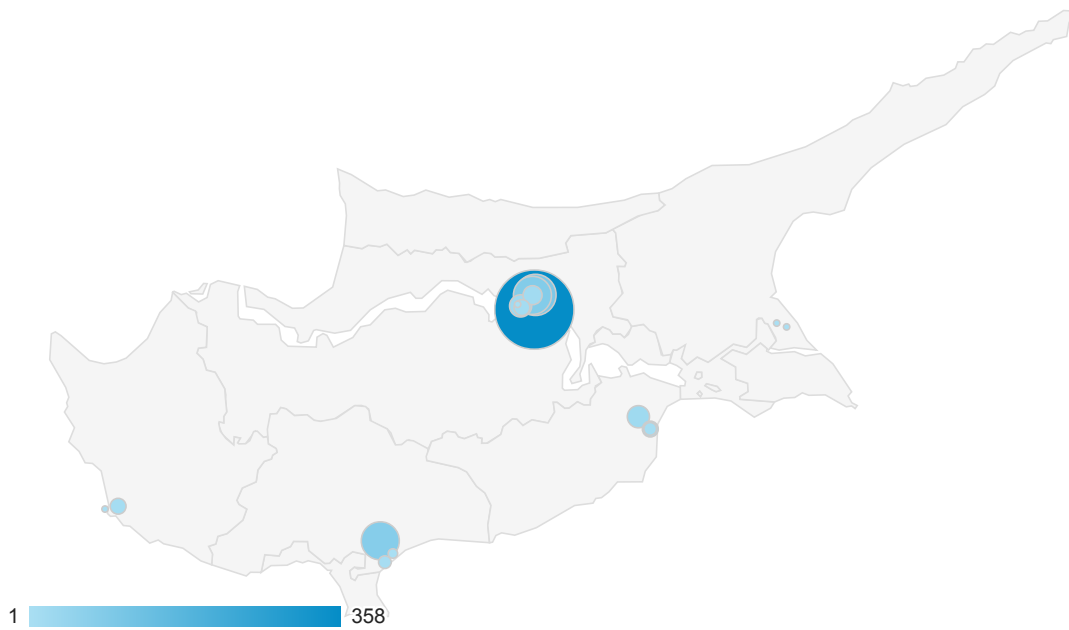

Jul 5, 2007 - Dec 31, 2013

Location

ALL » COUNTRY / TERRITORY: Cyprus

All Visits
0.04%

Map Overlay

Summary

City	Acquisition			Behavior			Conversions		
	Visits	% New Visits	New Visits	Bounce Rate	Pages / Visit	Avg. Visit Duration	Goal Conversion Rate	Goal Completions	Goal Value
	791 <small>% of Total: 0.04% (2,217,907)</small>	58.41% <small>Site Avg: 45.07% (29.59%)</small>	462 <small>% of Total: 0.05% (999,663)</small>	50.32% <small>Site Avg: 50.76% (-0.88%)</small>	4.70 <small>Site Avg: 5.20 (-9.56%)</small>	00:06:34 <small>Site Avg: 00:06:07 (7.25%)</small>	0.00% <small>Site Avg: 0.00% (0.00%)</small>	0 <small>% of Total: 0.00% (0)</small>	\$0.00 <small>% of Total: 0.00% (\$0.00)</small>
1. Nicosia	561	57.75%	324	49.73%	5.06	00:07:01	0.00%	0	\$0.00
2. Limassol	89	71.91%	64	62.92%	2.85	00:03:03	0.00%	0	\$0.00
3. Larnaca	50	56.00%	28	44.00%	3.48	00:04:23	0.00%	0	\$0.00
4. Strovolos	39	41.03%	16	38.46%	4.28	00:09:19	0.00%	0	\$0.00
5. (not set)	37	54.05%	20	48.65%	5.95	00:07:26	0.00%	0	\$0.00
6. Paphos	12	58.33%	7	41.67%	4.83	00:10:20	0.00%	0	\$0.00
7. Ammochostos	3	100.00%	3	100.00%	1.00	00:00:00	0.00%	0	\$0.00