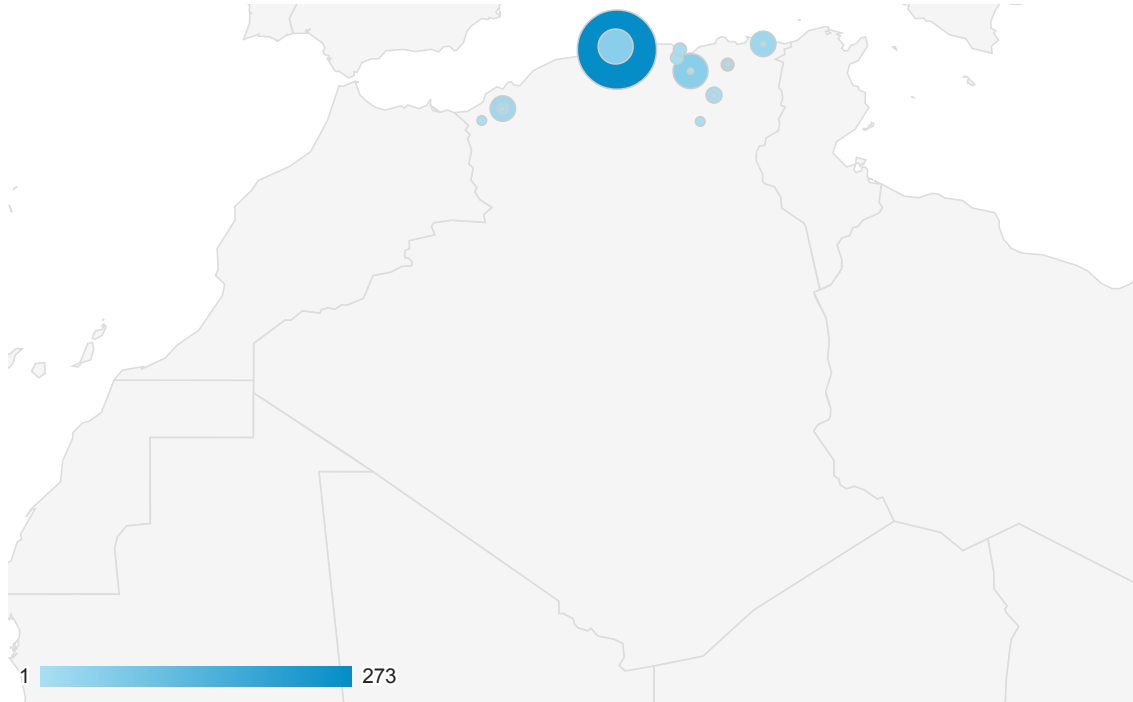

Jul 5, 2007 - Dec 31, 2013

Location

ALL » COUNTRY / TERRITORY: Algeria

Map Overlay

Summary

City	Acquisition			Behavior			Conversions		
	Visits	% New Visits	New Visits	Bounce Rate	Pages / Visit	Avg. Visit Duration	Goal Conversion Rate	Goal Completions	Goal Value
	508 <small>% of Total: 0.02% (2,217,907)</small>	78.54% <small>Site Avg: 45.07% (74.26%)</small>	399 <small>% of Total: 0.04% (999,663)</small>	60.24% <small>Site Avg: 50.76% (18.66%)</small>	2.38 <small>Site Avg: 5.20 (-54.12%)</small>	00:02:42 <small>Site Avg: 00:06:07 (-55.99%)</small>	0.00% <small>Site Avg: 0.00% (0.00%)</small>	0 <small>% of Total: 0.00% (0)</small>	\$0.00 <small>% of Total: 0.00% (\$0.00)</small>
1. Algiers	330	77.27%	255	58.79%	2.72	00:03:22	0.00%	0	\$0.00
2. Setif	55	74.55%	41	60.00%	1.58	00:01:30	0.00%	0	\$0.00
3. Sidi Bel Abbes	33	87.88%	29	63.64%	1.55	00:02:01	0.00%	0	\$0.00
4. Annaba	27	70.37%	19	40.74%	2.22	00:02:19	0.00%	0	\$0.00
5. (not set)	21	85.71%	18	61.90%	2.71	00:01:24	0.00%	0	\$0.00
6. Bejaia	18	72.22%	13	83.33%	1.39	00:00:20	0.00%	0	\$0.00
7. Batna	10	100.00%	10	80.00%	1.30	00:00:08	0.00%	0	\$0.00
8. Constantine	10	100.00%	10	80.00%	1.60	00:00:56	0.00%	0	\$0.00
9. Biskra	2	100.00%	2	100.00%	1.00	00:00:00	0.00%	0	\$0.00
10. Tlemcen	2	100.00%	2	50.00%	1.50	00:00:38	0.00%	0	\$0.00