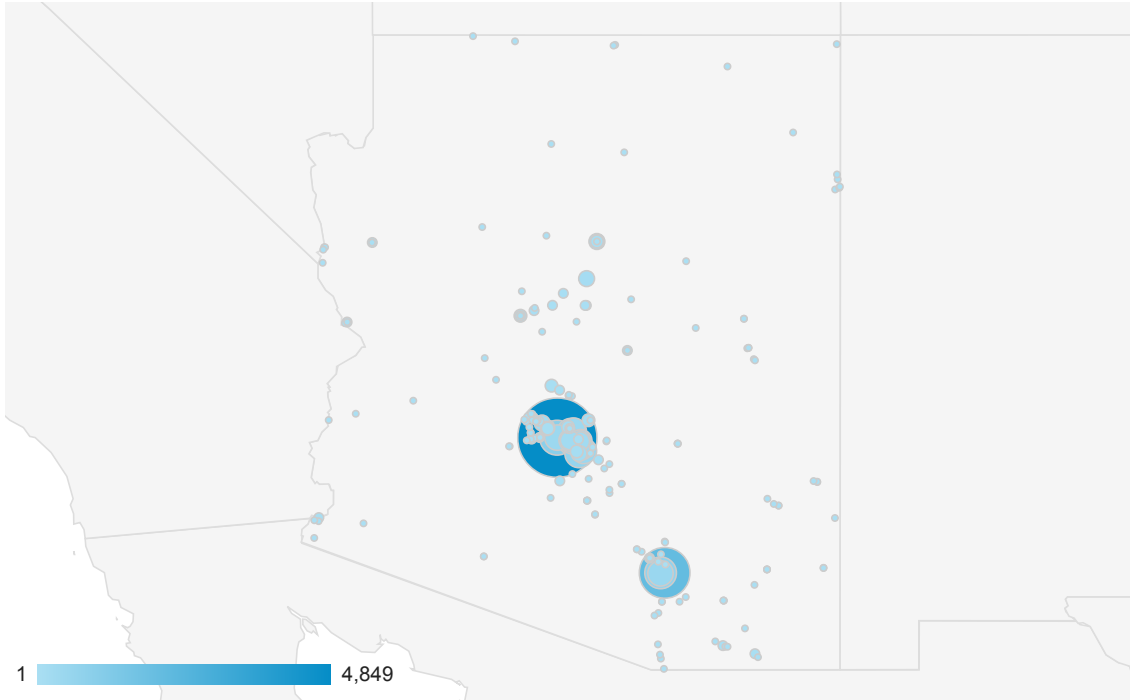

Jul 5, 2007 - Dec 31, 2013

Location

ALL » COUNTRY / TERRITORY: United States » REGION: Arizona

All Visits
0.82%

Map Overlay

Summary

City	Acquisition			Behavior			Conversions		
	Visits	% New Visits	New Visits	Bounce Rate	Pages / Visit	Avg. Visit Duration	Goal Conversion Rate	Goal Completions	Goal Value
	18,290 % of Total: 0.82% (2,217,907)	42.87% Site Avg: 45.07% (-4.89%)	7,841 % of Total: 0.78% (999,663)	43.50% Site Avg: 50.76% (-14.31%)	4.76 Site Avg: 5.20 (-8.36%)	00:05:23 Site Avg: 00:06:07 (-12.15%)	0.00% Site Avg: 0.00% (0.00%)	0 % of Total: 0.00% (0)	\$0.00 % of Total: 0.00% (\$0.00)
1. Phoenix	6,216	39.29%	2,442	43.74%	4.89	00:06:04	0.00%	0	\$0.00
2. Tucson	3,200	42.78%	1,369	39.59%	5.34	00:05:00	0.00%	0	\$0.00
3. Tempe	1,651	39.98%	660	43.00%	4.54	00:05:13	0.00%	0	\$0.00
4. Scottsdale	1,508	37.00%	558	40.32%	4.64	00:07:00	0.00%	0	\$0.00
5. Gilbert	1,030	21.36%	220	25.05%	4.94	00:04:03	0.00%	0	\$0.00
6. Mesa	1,013	50.25%	509	50.25%	4.31	00:06:07	0.00%	0	\$0.00
7. Chandler	953	42.71%	407	39.56%	3.54	00:02:09	0.00%	0	\$0.00
8. Flagstaff	391	39.13%	153	38.62%	5.02	00:06:51	0.00%	0	\$0.00
9. Glendale	353	45.33%	160	43.91%	9.22	00:06:22	0.00%	0	\$0.00
10. Sedona	160	68.75%	110	71.88%	1.91	00:02:21	0.00%	0	\$0.00
11. Peoria	159	79.87%	127	67.92%	2.79	00:03:15	0.00%	0	\$0.00
12. Paradise Valley	136	69.12%	94	47.79%	5.61	00:07:58	0.00%	0	\$0.00
13. Fountain Hills	126	14.29%	18	12.70%	7.31	00:06:09	0.00%	0	\$0.00